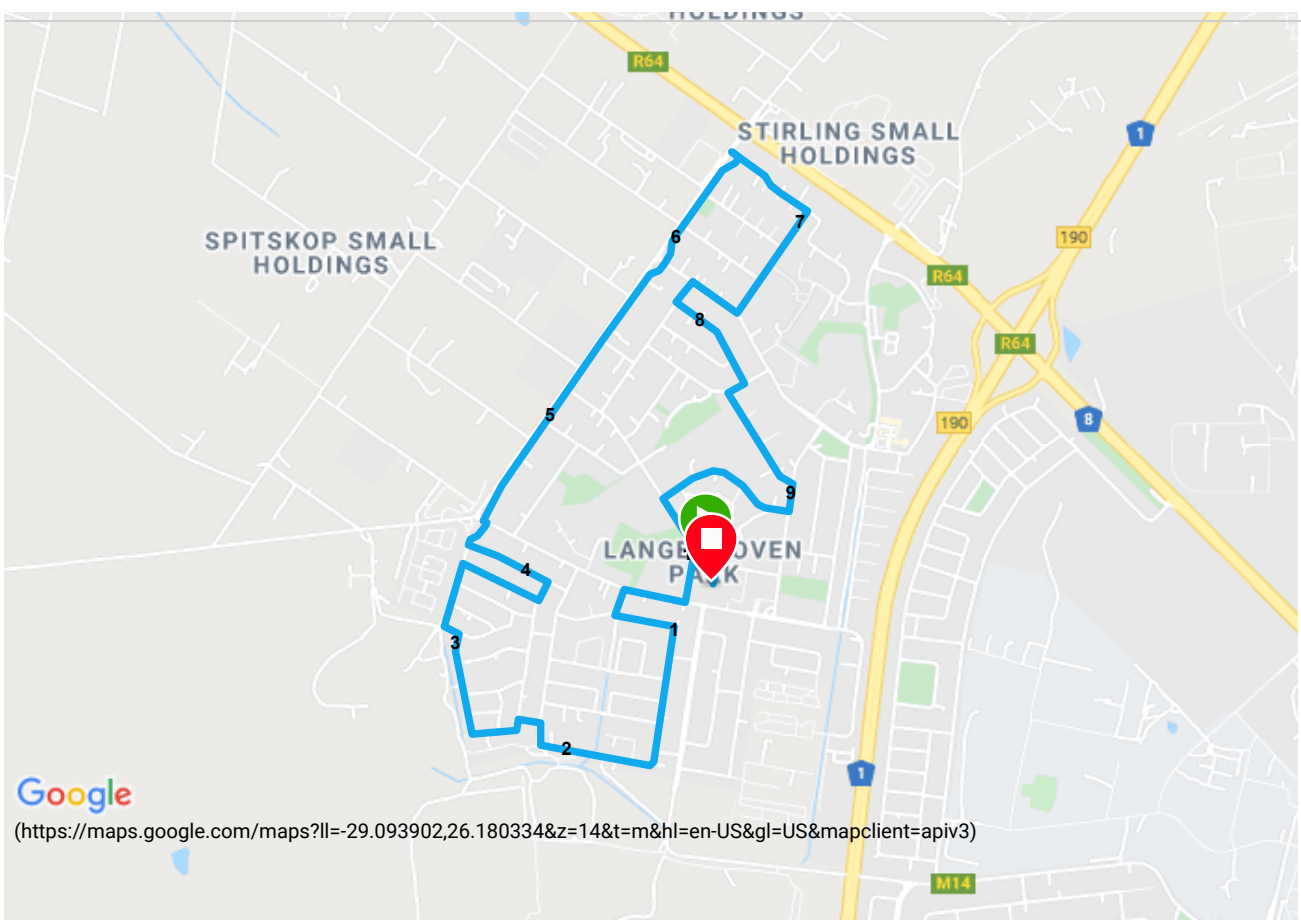

Night race 10km

10.29 km

Running

Distance

Course Type

Private: Available only to you. Make Public • Learn More

Send to Device

Create PacePro Strategy

(<https://maps.google.com/maps?ll=-29.093902,26.180334&z=14&t=m&hl=en-US&gl=US&mapclient=apiv3>)