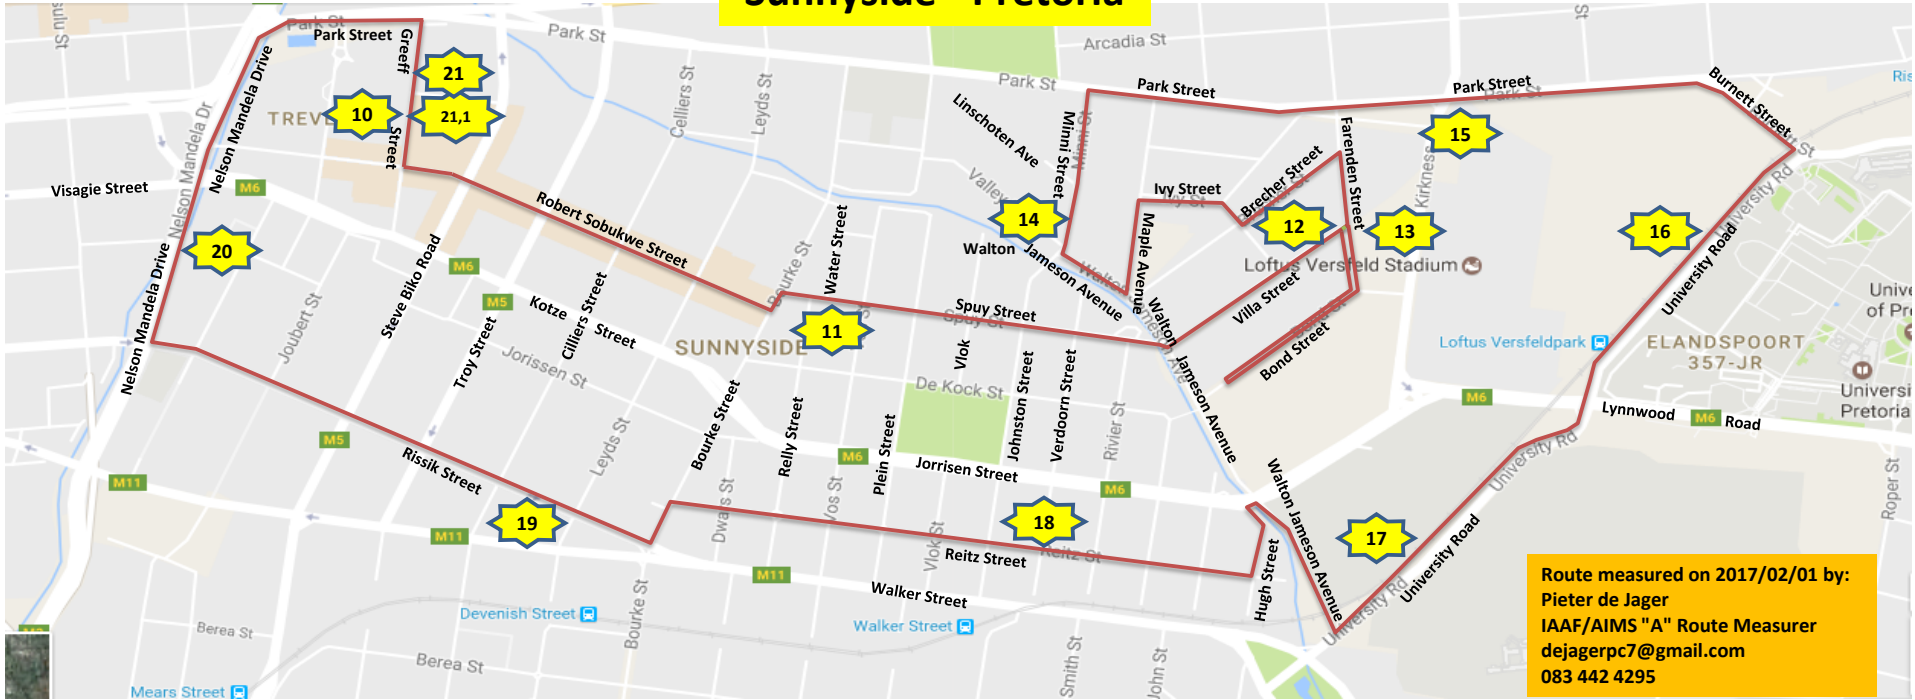

**Right to Run/Walk
Half Marathon Route
First Lap
Sunnyside - Pretoria**

Route measured on 2017/02/01 by:
Pieter de Jager
IAAF/AIMS "A" Route Measurer
dejagerpc7@gmail.com
083 442 4295

**Right to Run/Walk
Half Marathon Route
Second Lap
Sunnyside - Pretoria**

Route measured on 2017/02/01 by:
Pieter de Jager
IAAF/AIMS "A" Route Measurer
dejagerpc7@gmail.com
083 442 4295

Right to Run/Walk Layout of Start/Finish Area