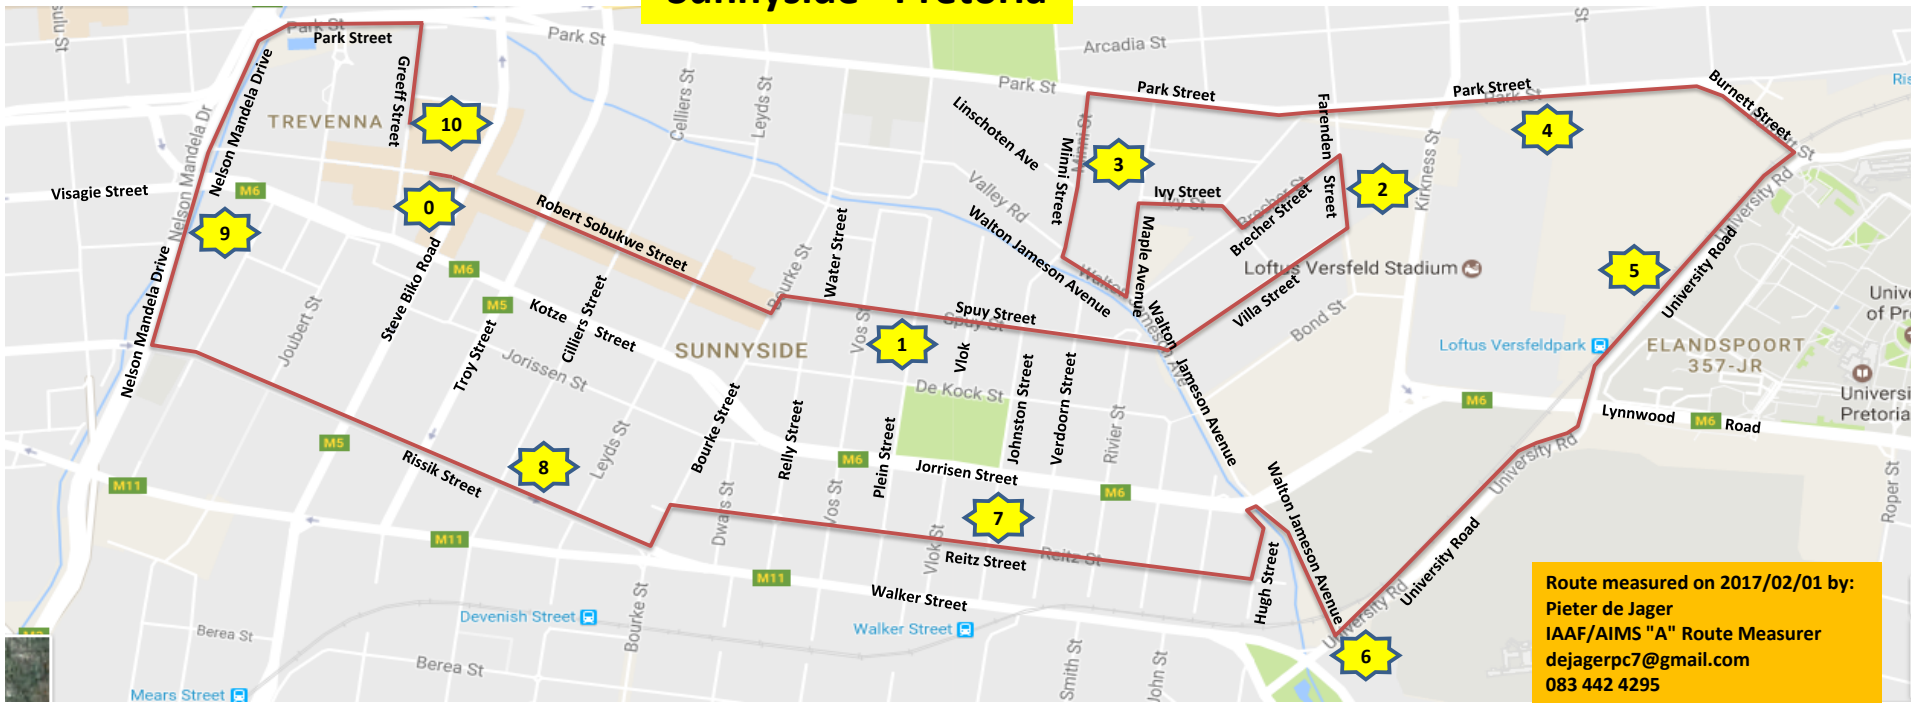

**Right to Run/Walk
Half Marathon Route
First Lap
Sunnyside - Pretoria**

Route measured on 2017/02/01 by:
Pieter de Jager
IAAF/AIMS "A" Route Measurer
dejagerpc7@gmail.com
083 442 4295

**Right to Run/Walk
Half Marathon Route
Second Lap
Sunnyside - Pretoria**

Route measured on 2017/02/01 by:
Pieter de Jager
IAAF/AIMS "A" Route Measurer
dejagerpc7@gmail.com
083 442 4295

Right to Run/Walk Layout of Start/Finish Area