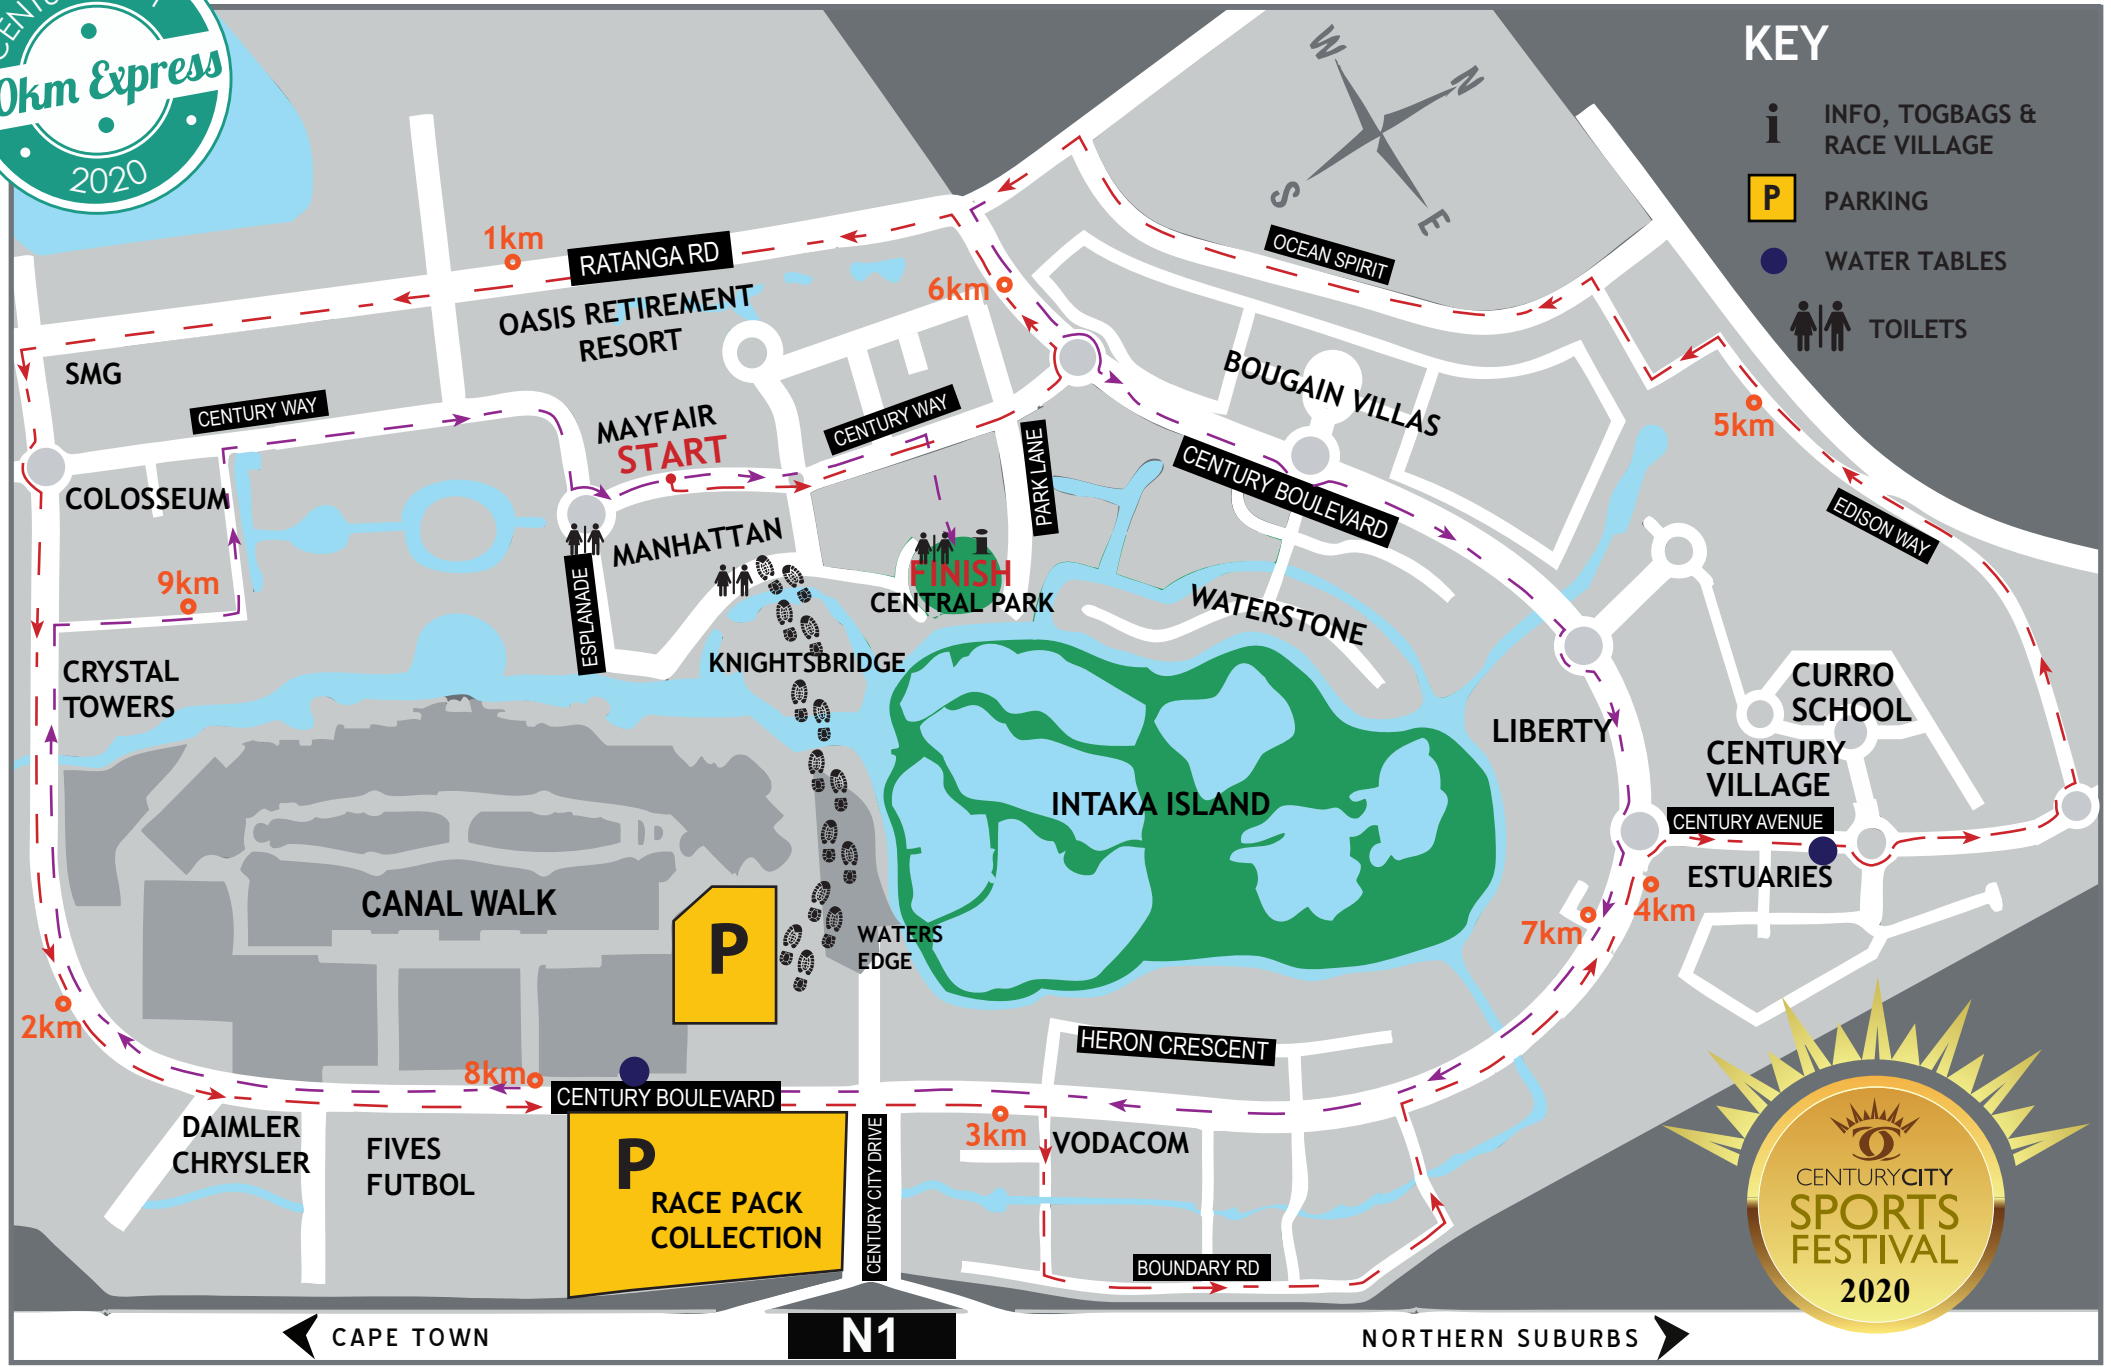

# CENTURY CITY 10KM EXPRESS WITH DISCOVERY VITALITY ROUTE MAP

- ### KEY
- INFO, TOGBAGS & RACE VILLAGE
  - PARKING
  - WATER TABLES
  - TOILETS