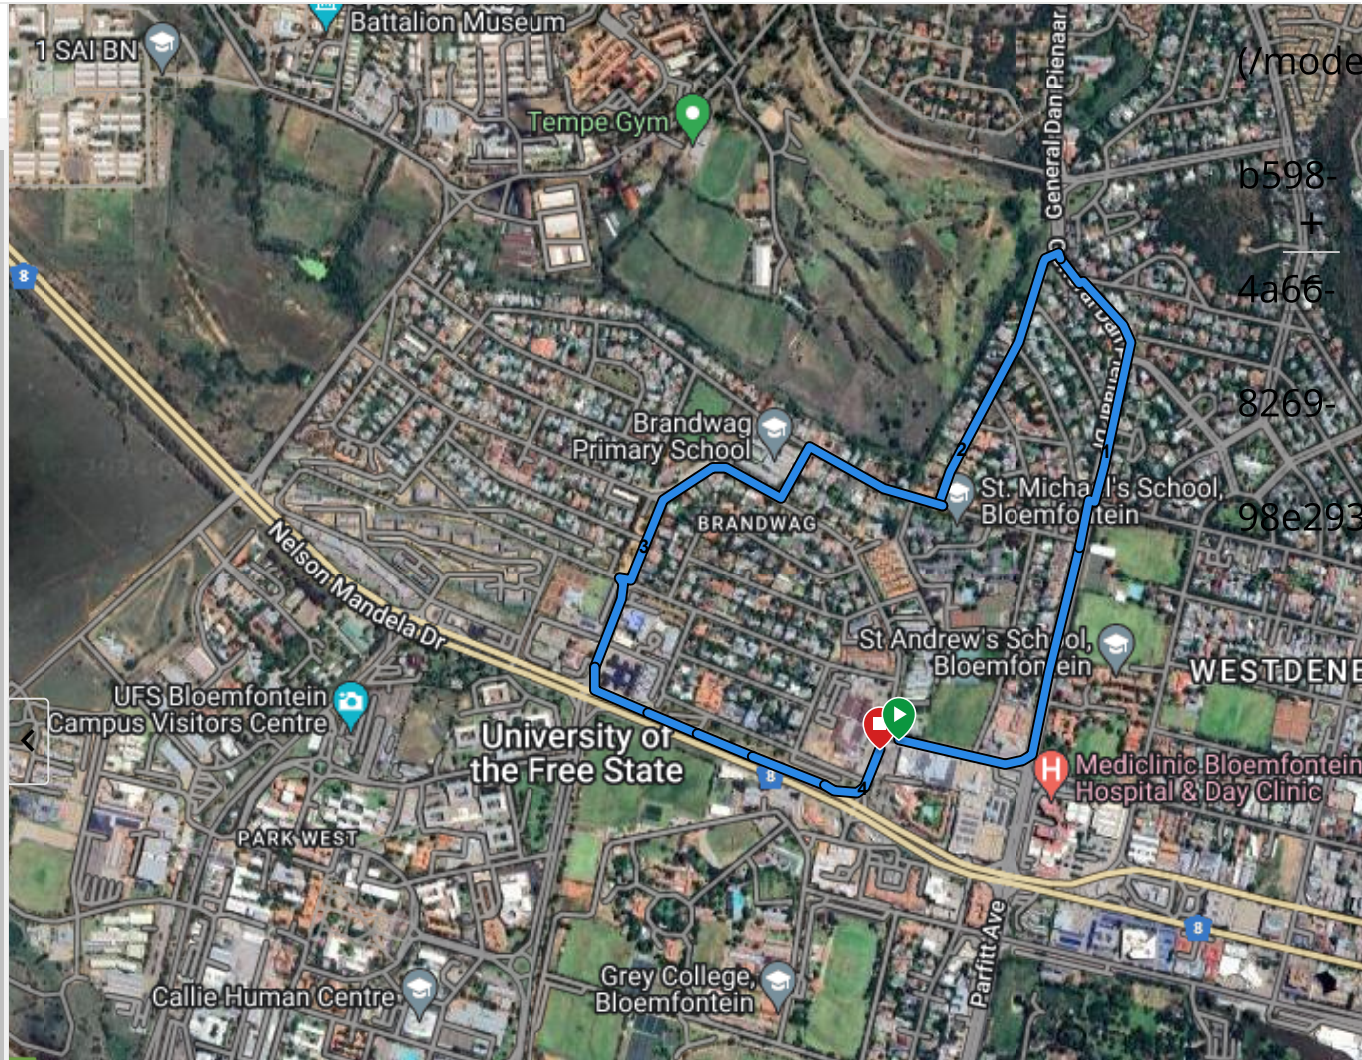

# Mimosa Family run Fun Run

Running

Driving Directions (<http://maps.google.com?q=-29.10744127817452,26.19973056949675>)

Private: Available only to you.

4.10 km	20 m	21 m
Distance	Total Ascent	Total Descent

--	--
Avg Pace	Goal Time

Elevation Expand

TURN NOTIFICATIONS

This enables notifications for upcoming turns on your wearable device

Send to Device

Create PacePro Strategy

300 m