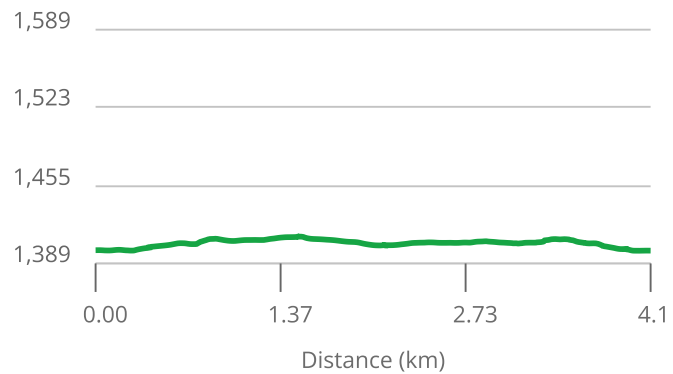

COURSE DETAILS

Mimosa Family run Fun Run

Running

Driving Directions (<http://maps.google.com?q=-29.10744127817452,26.19973056949675>)

Private: Available only to you.

4.10 km	20 m	21 m
Distance	Total Ascent	Total Descent

--	--
Avg Pace	Goal Time

Elevation Expand

TURN NOTIFICATIONS

This enables notifications for upcoming turns on your wearable device

Send to Device

Create PacePro Strategy