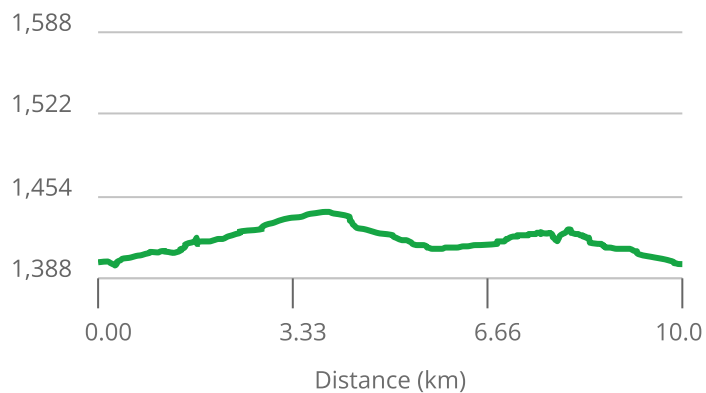

# Mimosa Mall Family run 10km

Running

Private: Available only to you.

10.00 km	71 m	72 m
Distance	Total Ascent	Total Descent

--	--
Avg Pace	Goal Time

Elevation Expand