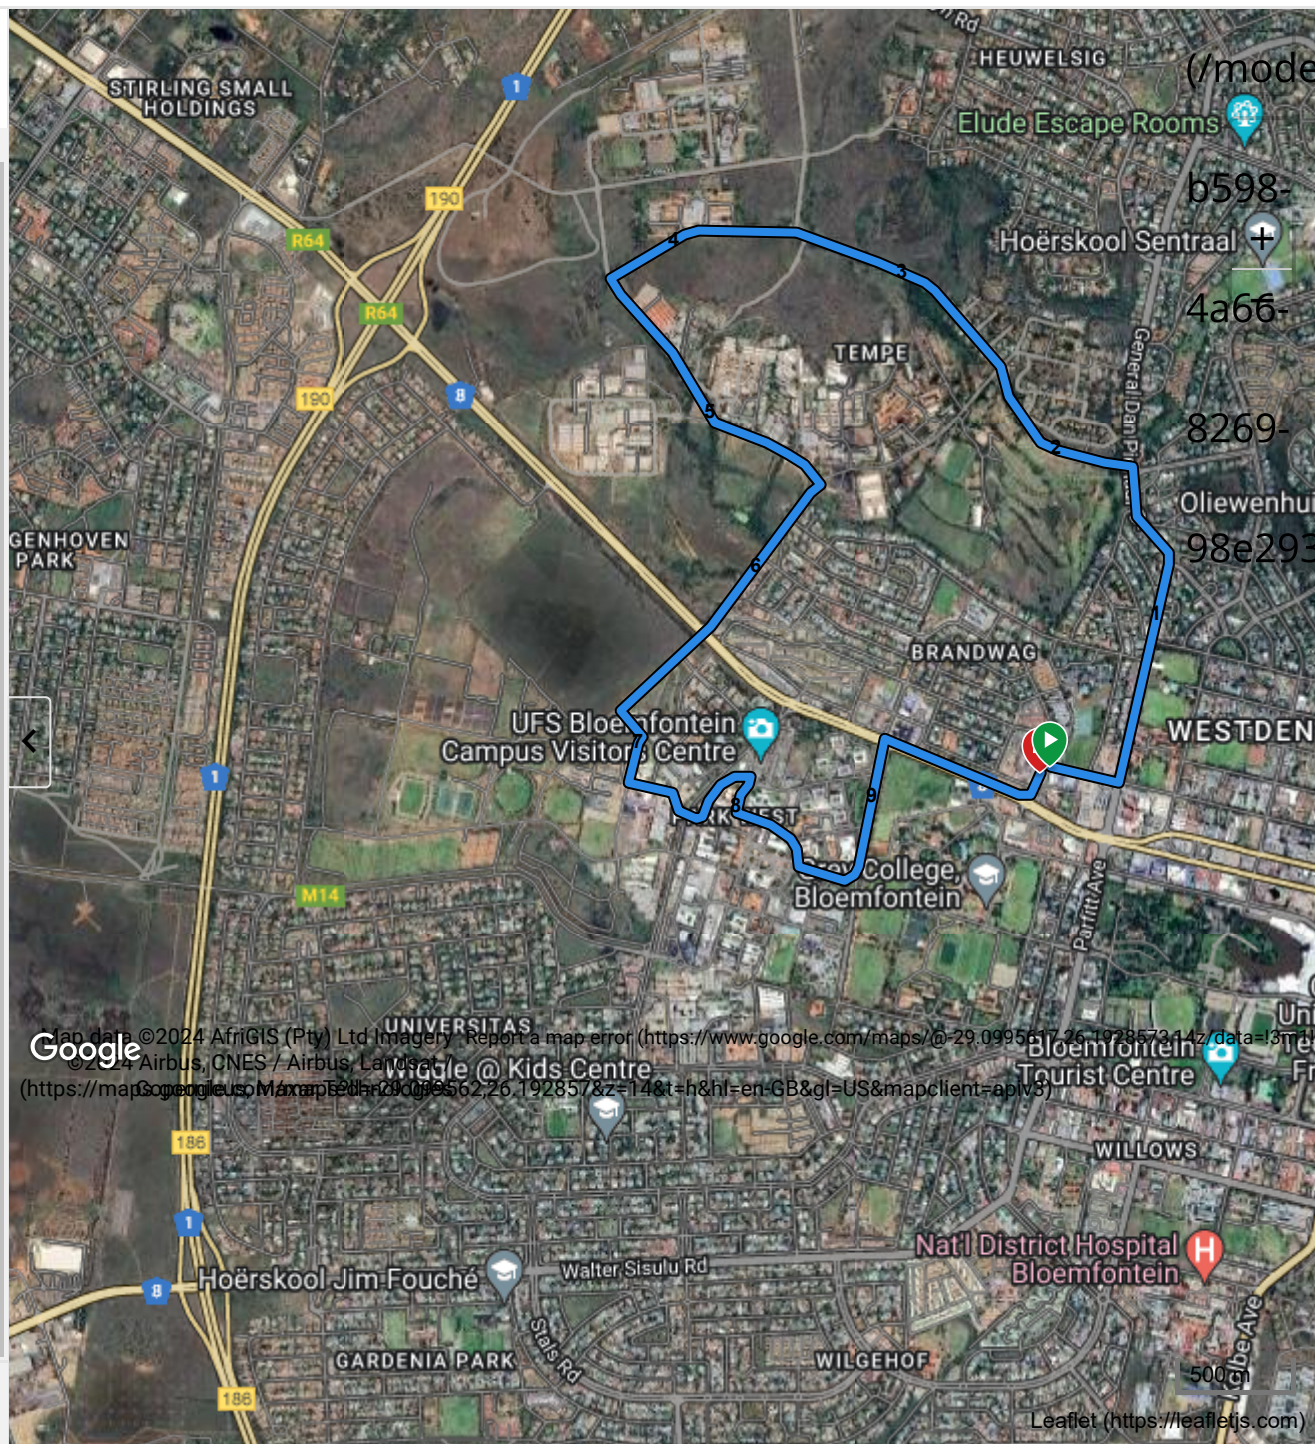

# Mimosa Mall Family run 10km

Running

Private: Available only to you.

10.00 km	71 m	72 m
Distance	Total Ascent	Total Descent

--	--
Avg Pace	Goal Time

Elevation Expand

### TURN NOTIFICATIONS

This enables notifications for upcoming turns on your wearable device.

Send to Device

Create PacePro Strategy

Map data ©2024 AfriGIS (Pty) Ltd Imagery Report a map error (https://www.google.com/maps/@-29.0995617,26.1928573,14z/data=!3m1!1e3!4m2!3m1!1s0x300905622619285726:192857&z=14&t=h&hl=en-GB&gl=US&mapclient=apiV3)