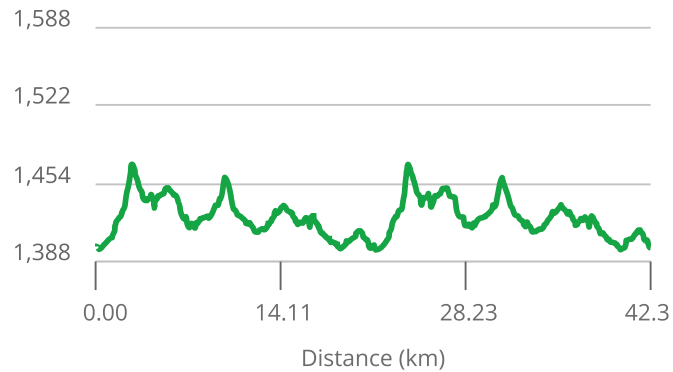

COURSE DETAILS

Mimosa Family run Marathon

Running

Private: Available only to you.

42.34 km	395 m	396 m
Distance	Total Ascent	Total Descent

--	--
Avg Pace	Goal Time

Elevation Expand

TURN NOTIFICATIONS

This enables notifications for upcoming turns on your wearable device.