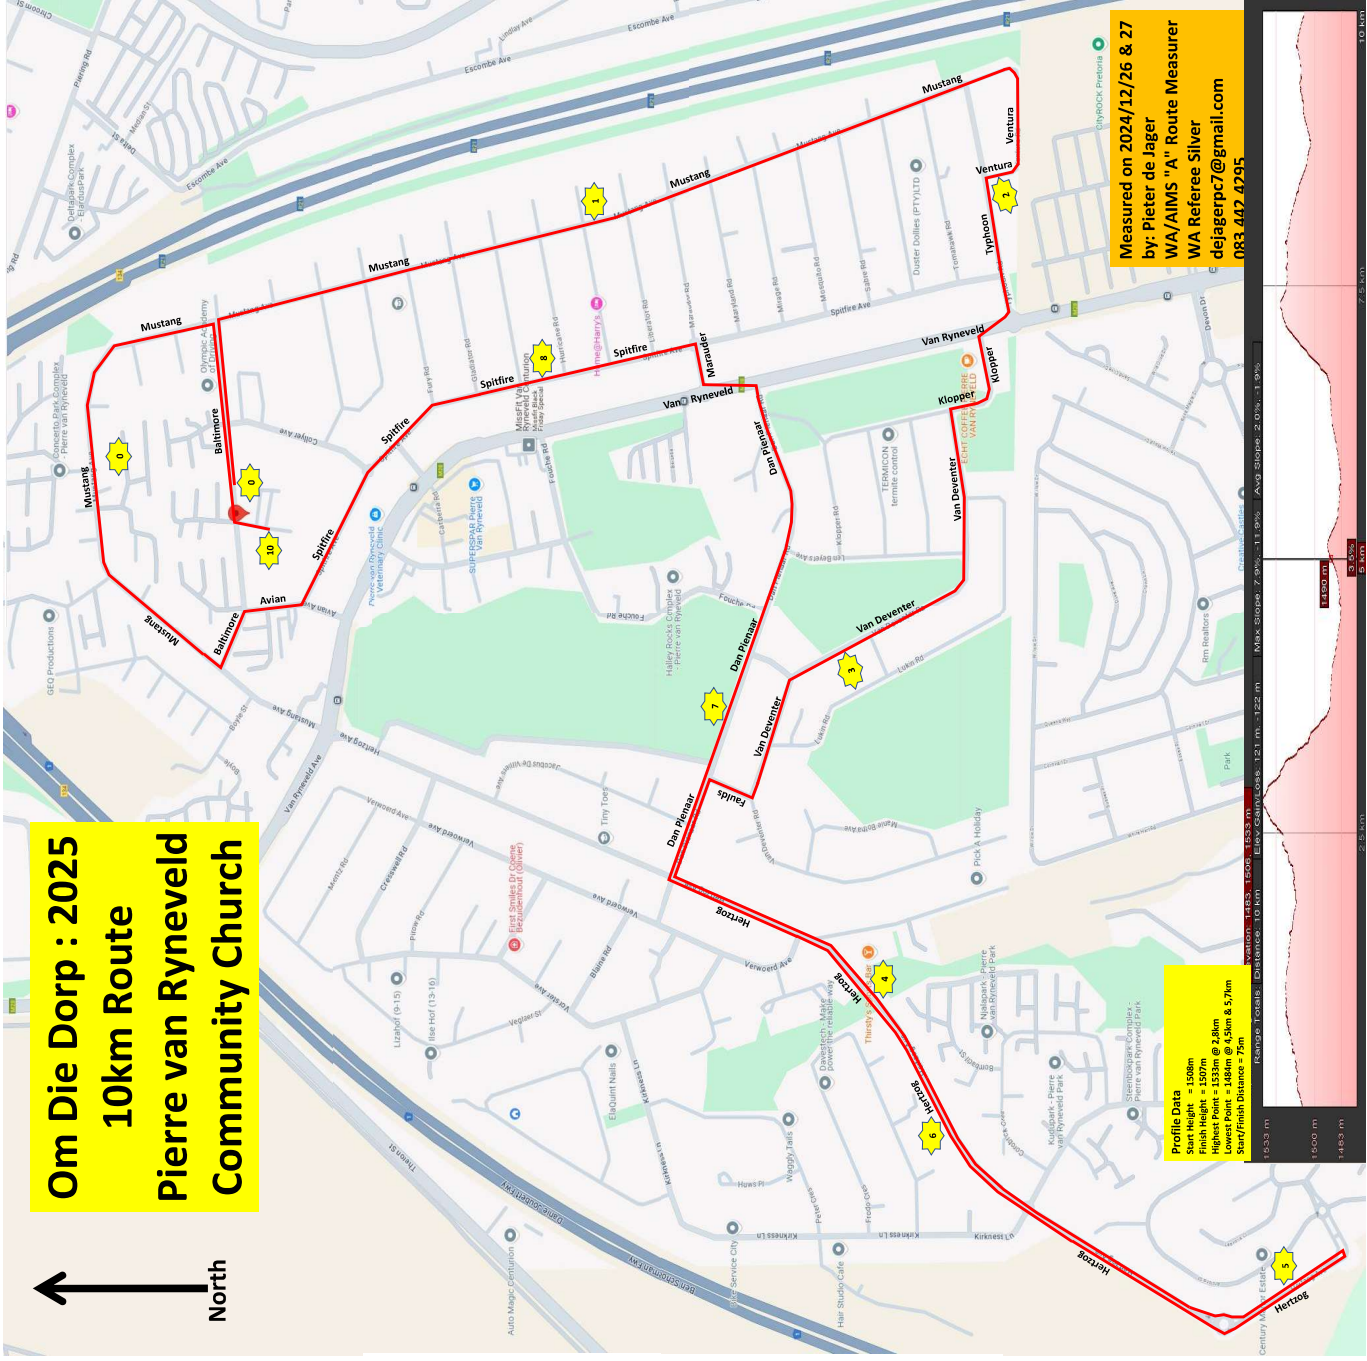

Om Die Dorp : 2025 10km Route Pierre van Ryneveld Community Church

Measured on 2024/12/26 & 27
by: Pieter de Jager
WA/AIMS "A" Route Measurer
WA Referee Silver
dejagerpc7@gmail.com
083 447 4795

Profile Data
Start Height = 1500m
Finish Height = 1497m @ 2.8km
Lowest Point = 1488m @ 4.5km & 5.7km
Start/Finish Distance = 75m