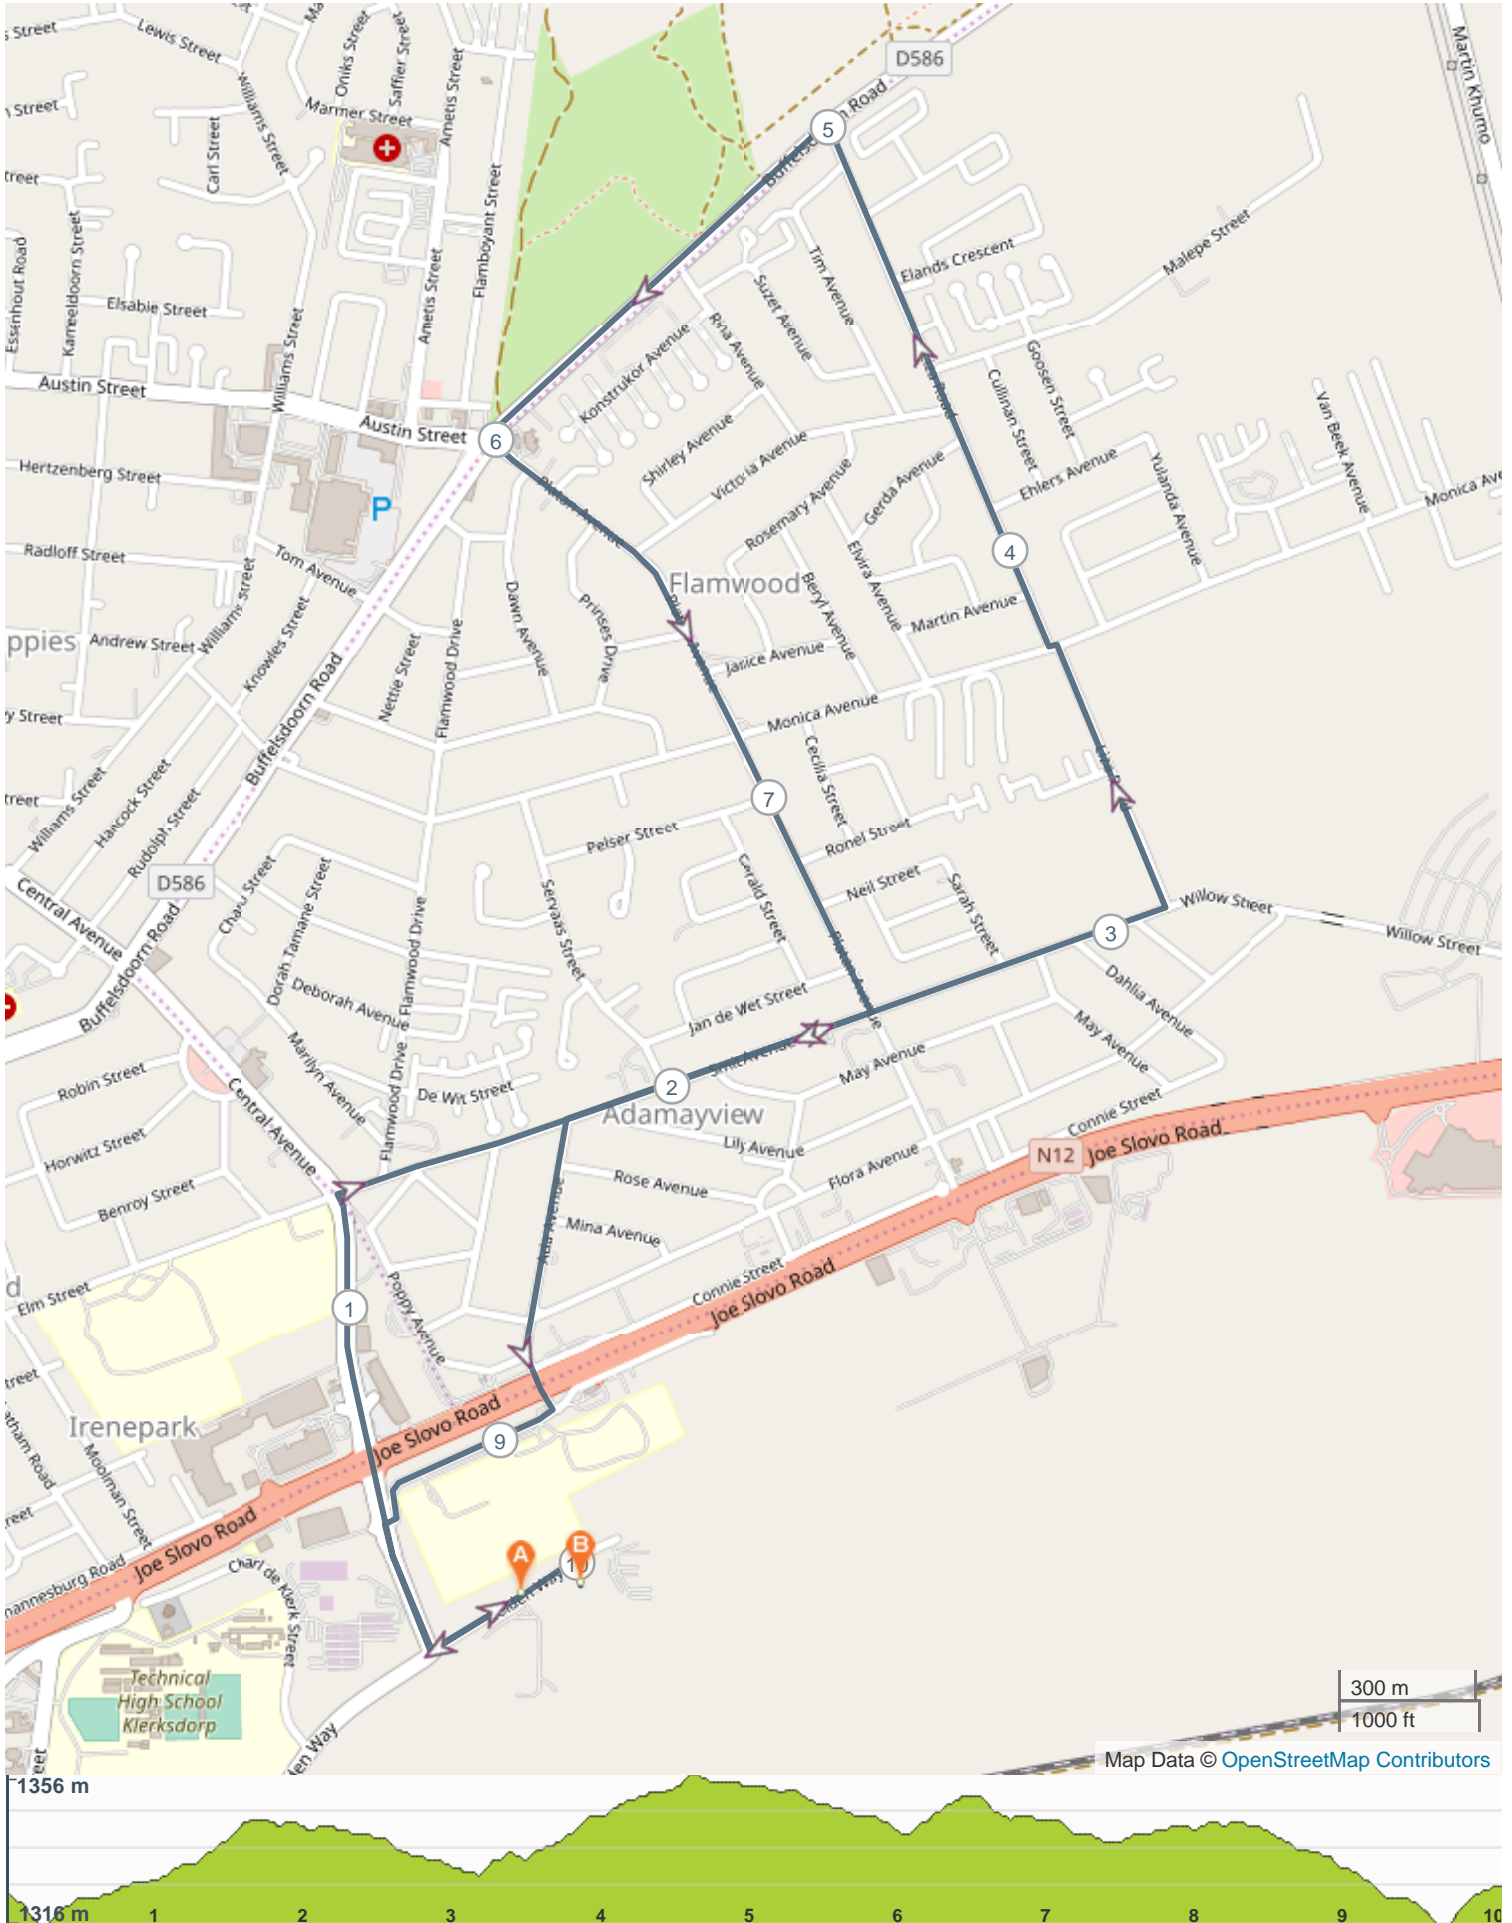

2025 NW N12 10Km Challenge Route

ROUTE INFORMATION

ROUTE LENGTH 10.058 km
ASCENT 79 m
DESCENT 77 m
HILLS **↑** 37.8% | **↓** 40.5% | **→** 21.6%
TERRAIN Road **A**
START **LAT: -26.858544, LNG: 26.680933**

NOTES

2025 NW N12 10Km Challenge Route

ROUTE DIRECTIONS

No	Km	Turn	Directions
1	0.000		Start on Golden Way
2	0.227	→	Turn right onto Central Avenue
3	0.448		Keep right onto Central Avenue
4	1.244	→	Turn right onto Smit Avenue
5	3.139	→	Turn right onto Liza Road
6	3.753	←	Turn left onto Monica Avenue
7	3.770	→	Turn right onto Liza Road
8	4.996	↙	Turn sharp left onto Buffelsdoorn Road
9	5.968	←	Keep right onto Buffelsdoorn Road
10	5.983	↘	Turn sharp right onto Buffelsdoorn Road
11	6.010	←	Turn left onto Platan Avenue
12	6.764		Keep left onto Platan Avenue
13	7.520	→	Turn right onto Smit Avenue
14	8.218	←	Turn left onto Ada Avenue
15	8.867	→	Turn right
16	9.343	←	Turn left onto Central Avenue
17	9.635	←	Turn left onto Golden Way
18	10.001	→	Turn right
19	10.058		FINISH