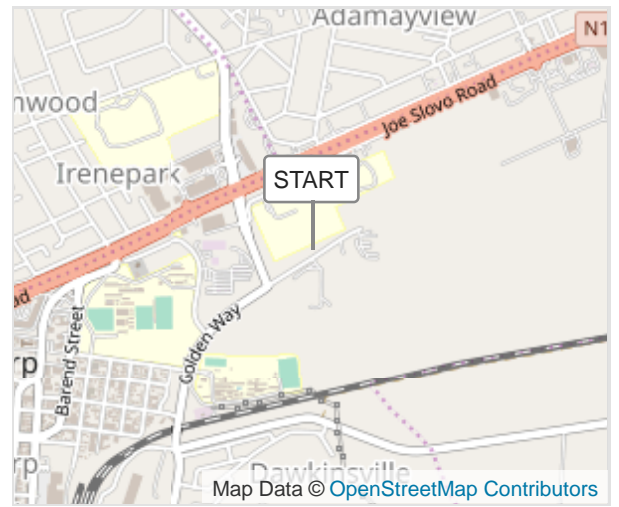

2025 NW N12 10Km Challenge Route

ROUTE INFORMATION

ROUTE LENGTH 10.058 km
ASCENT 79 m
DESCENT 77 m
HILLS **↑** 37.8% | **↓** 40.5% | **→** 21.6%
TERRAIN Road **A**
START **LAT: -26.858544, LNG: 26.680933**

NOTES

2025 NW N12 10Km Challenge Route

ROUTE DIRECTIONS

No	Km	Turn	Directions
1	0.000		Start on Golden Way
2	0.227	→	Turn right onto Central Avenue
3	0.448		Keep right onto Central Avenue
4	1.244	→	Turn right onto Smit Avenue
5	3.139	→	Turn right onto Liza Road
6	3.753	←	Turn left onto Monica Avenue
7	3.770	→	Turn right onto Liza Road
8	4.996	↙	Turn sharp left onto Buffelsdoorn Road
9	5.968	←	Keep right onto Buffelsdoorn Road
10	5.983	↘	Turn sharp right onto Buffelsdoorn Road
11	6.010	←	Turn left onto Platan Avenue
12	6.764		Keep left onto Platan Avenue
13	7.520	→	Turn right onto Smit Avenue
14	8.218	←	Turn left onto Ada Avenue
15	8.867	→	Turn right
16	9.343	←	Turn left onto Central Avenue
17	9.635	←	Turn left onto Golden Way
18	10.001	→	Turn right
19	10.058		FINISH