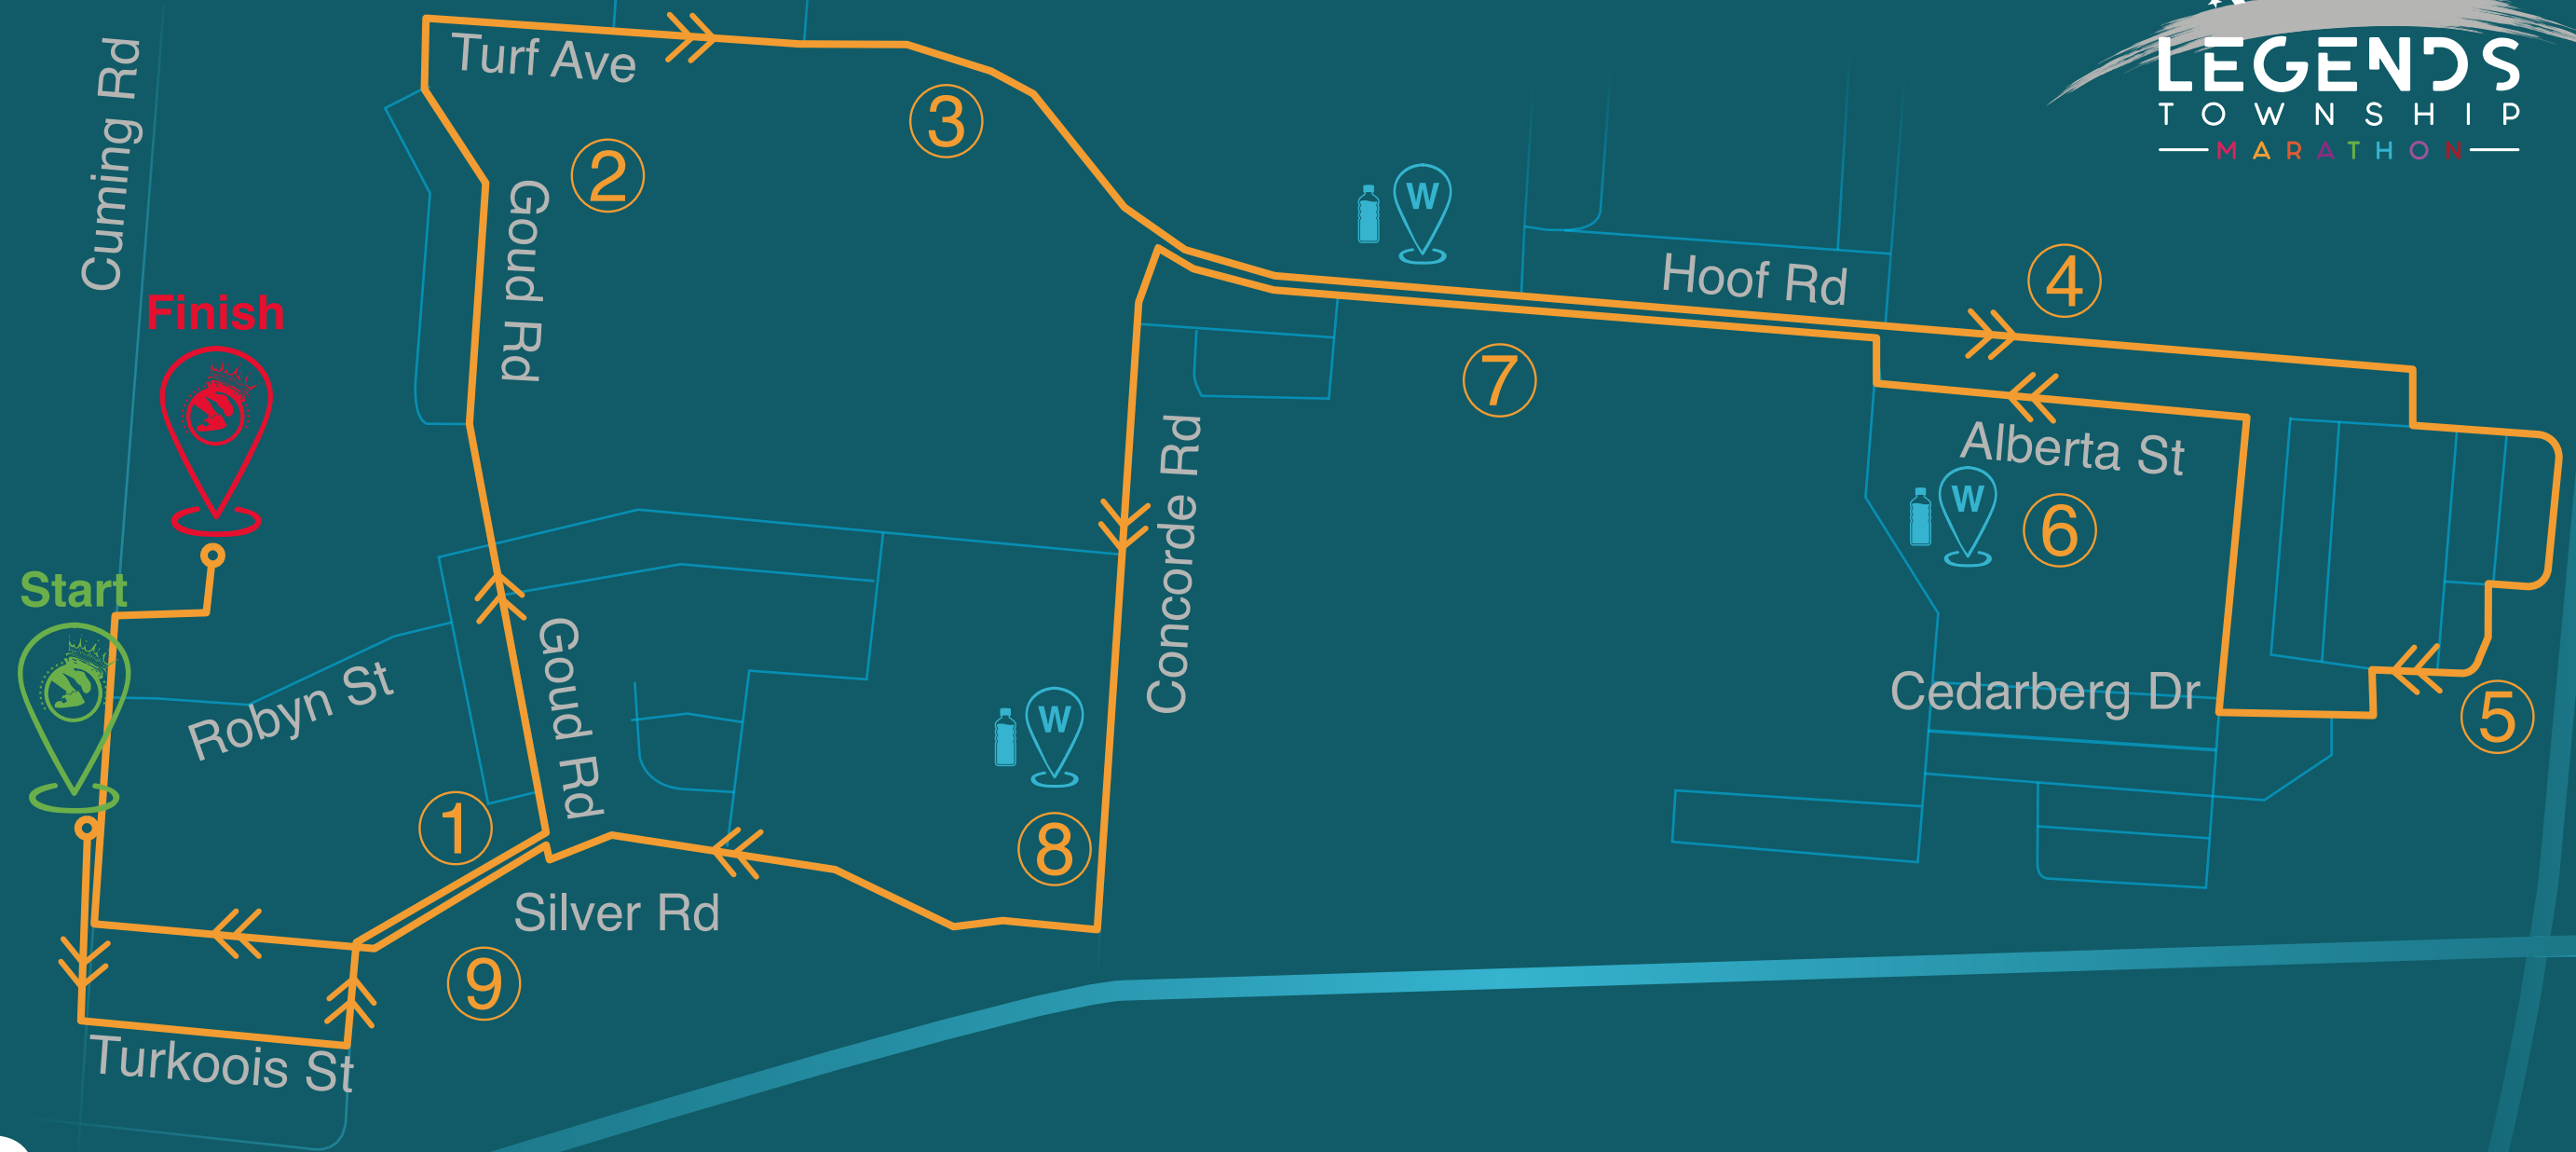

**LEGENDS**  
TOWNSHIP  
— MARATHON —

**10**  
**KM**

**LEGENDS TOWNSHIP MARATHON**  
**ROUTE MAP**

 = WATER POINT