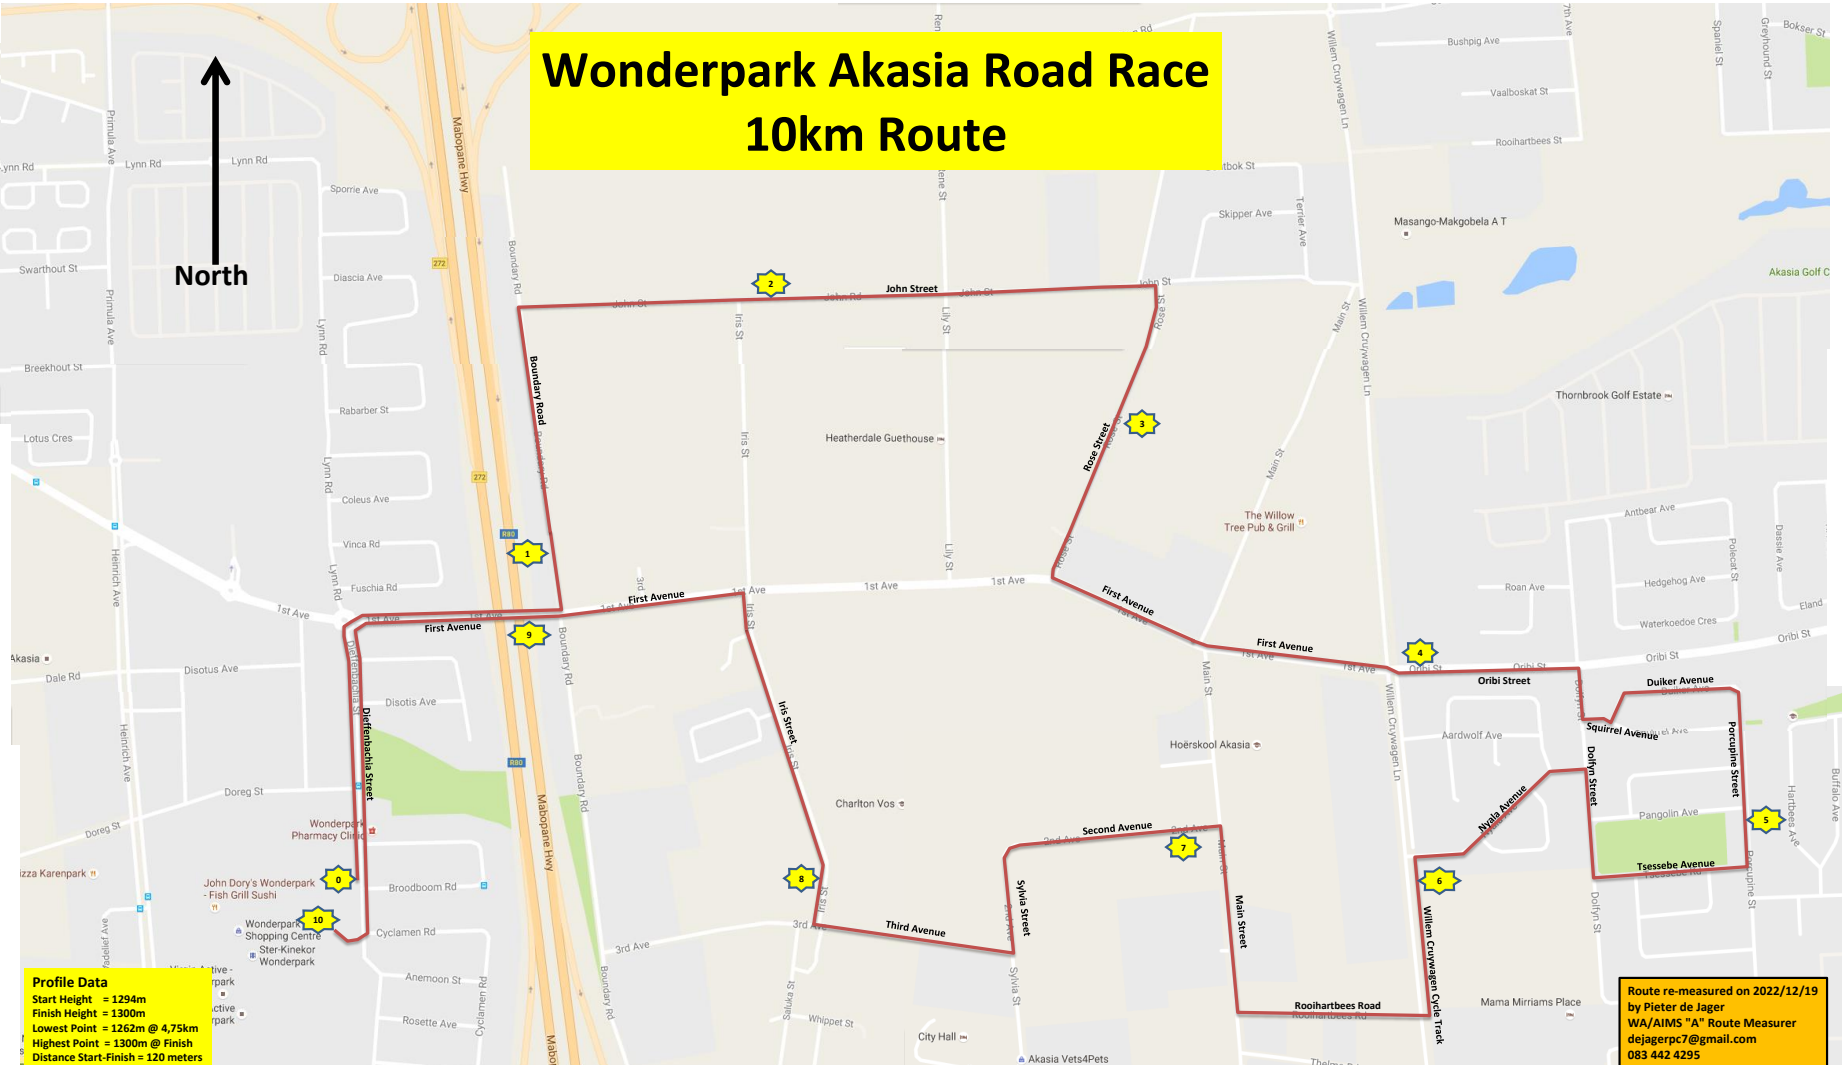

Wonderpark Akasia Road Race 10km Route

Profile Data
 Start Height = 1294m
 Finish Height = 1300m
 Lowest Point = 1262m @ 4,75km
 Highest Point = 1300m @ Finish
 Distance Start-Finish = 120 meters

Route re-measured on 2022/12/19
 by Pieter de Jager
 WA/AIMS "A" Route Measurer
 dejagerpc7@gmail.com
 083 442 4295