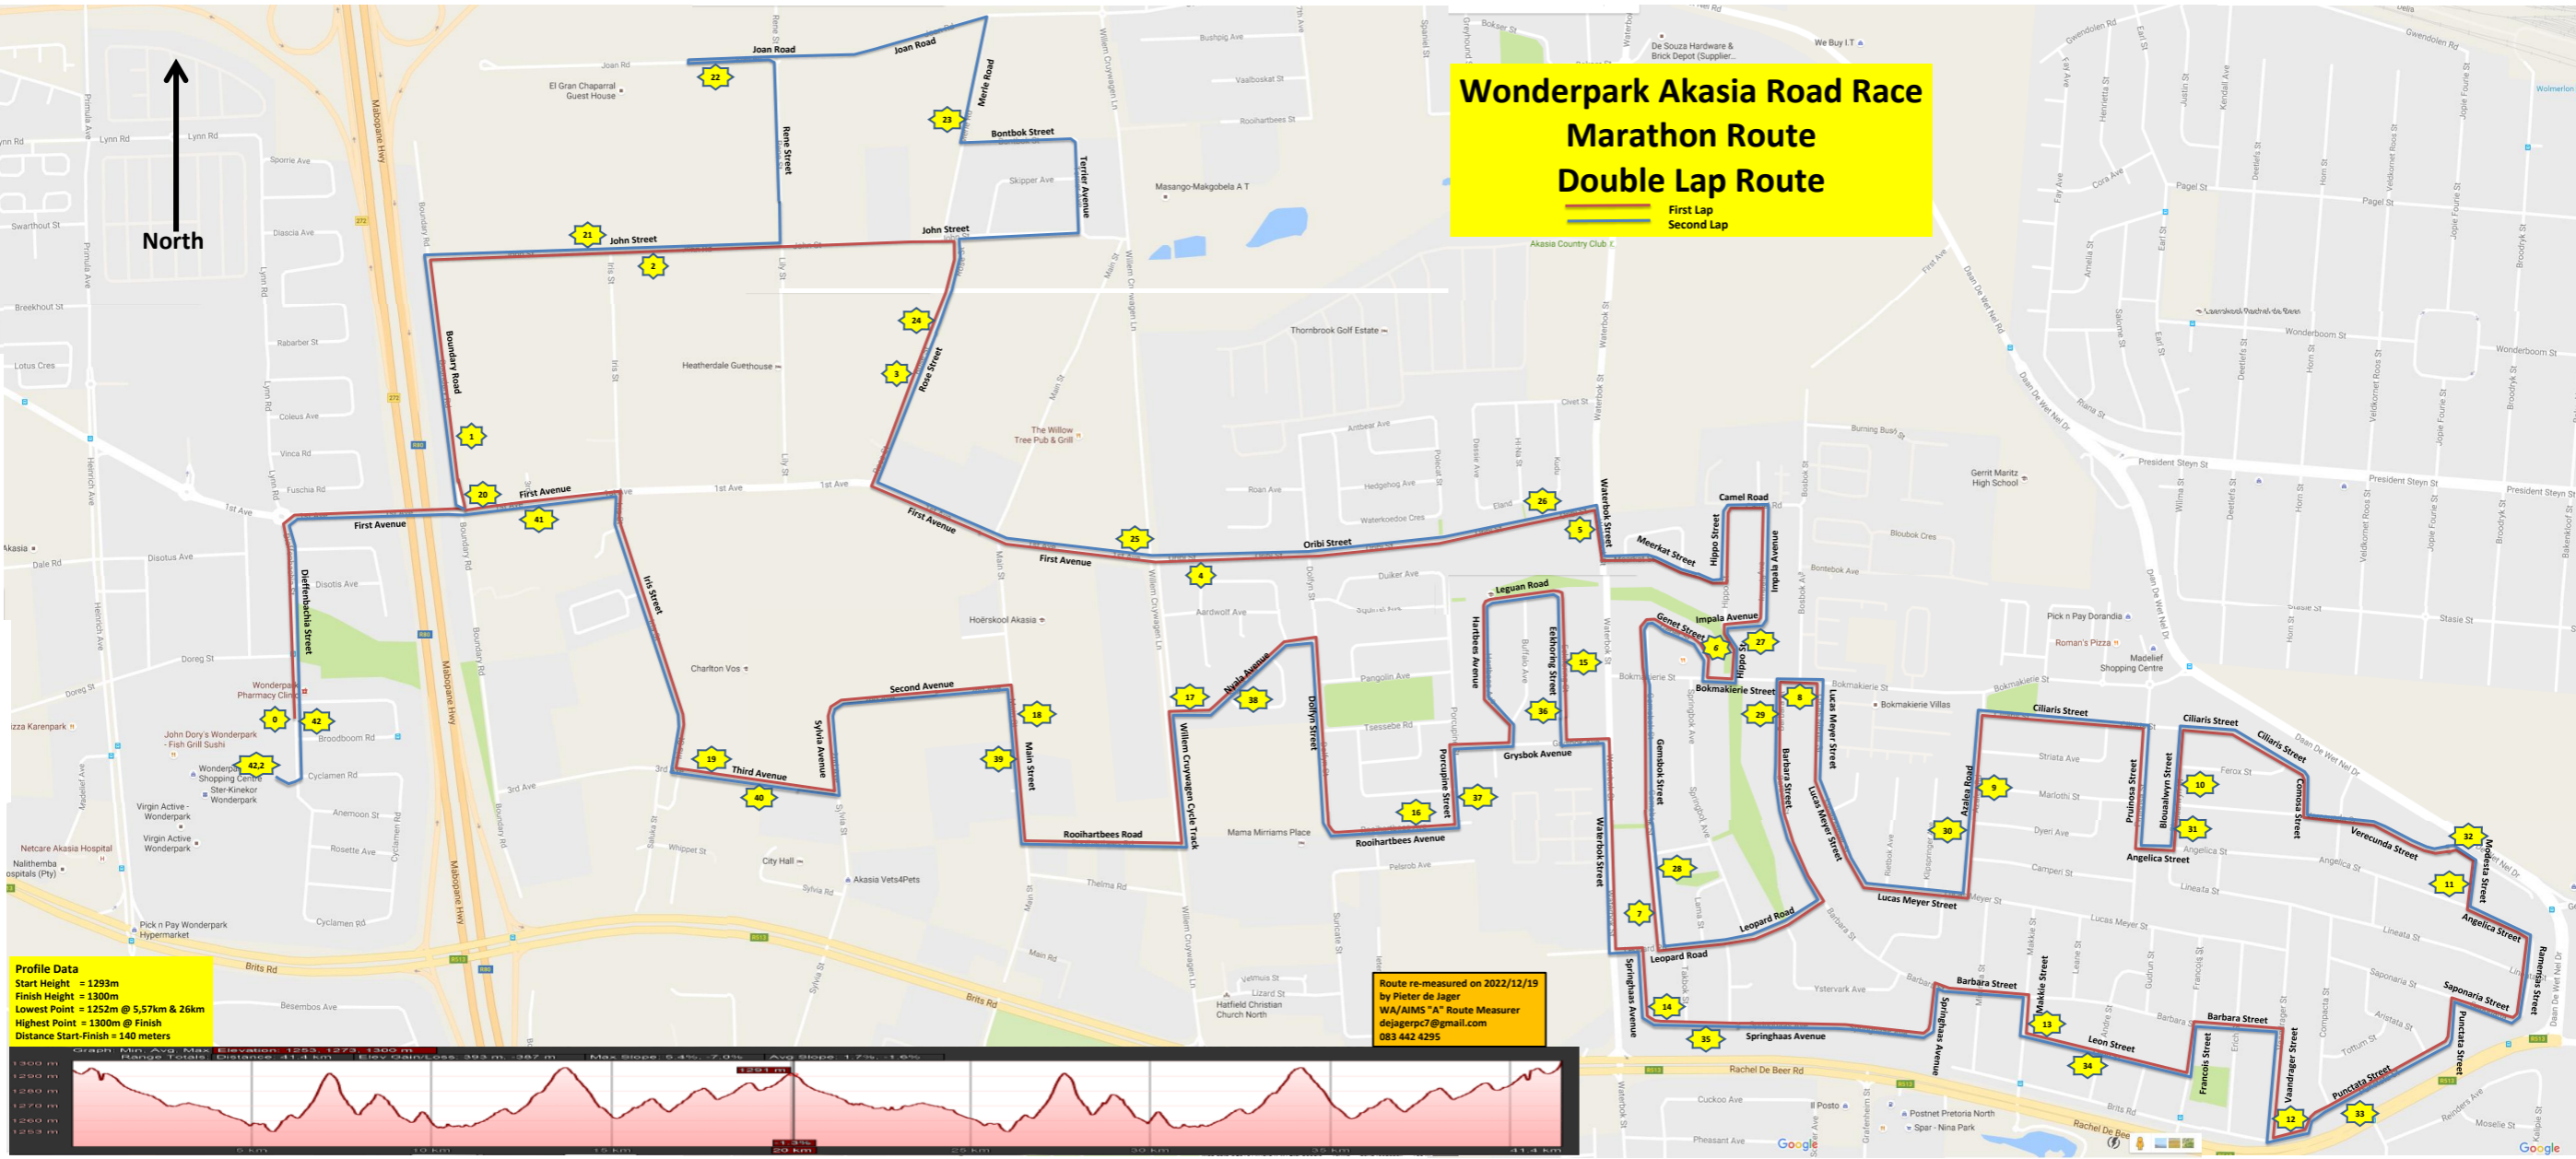

Wonderpark Akasia Road Race Marathon Route Double Lap Route

— First Lap
— Second Lap

Profile Data
 Start Height = 1295m
 Finish Height = 1300m
 Lowest Point = 1252m @ 5.57km & 26km
 Highest Point = 1300m @ Finish
 Distance Start-Finish = 140 meters

Route re-measured on 2022/12/19
 by Pieter de Jaager
 WA/AIMS "A" Route Measurer
 dejagerpc7@gmail.com
 083 442 4295