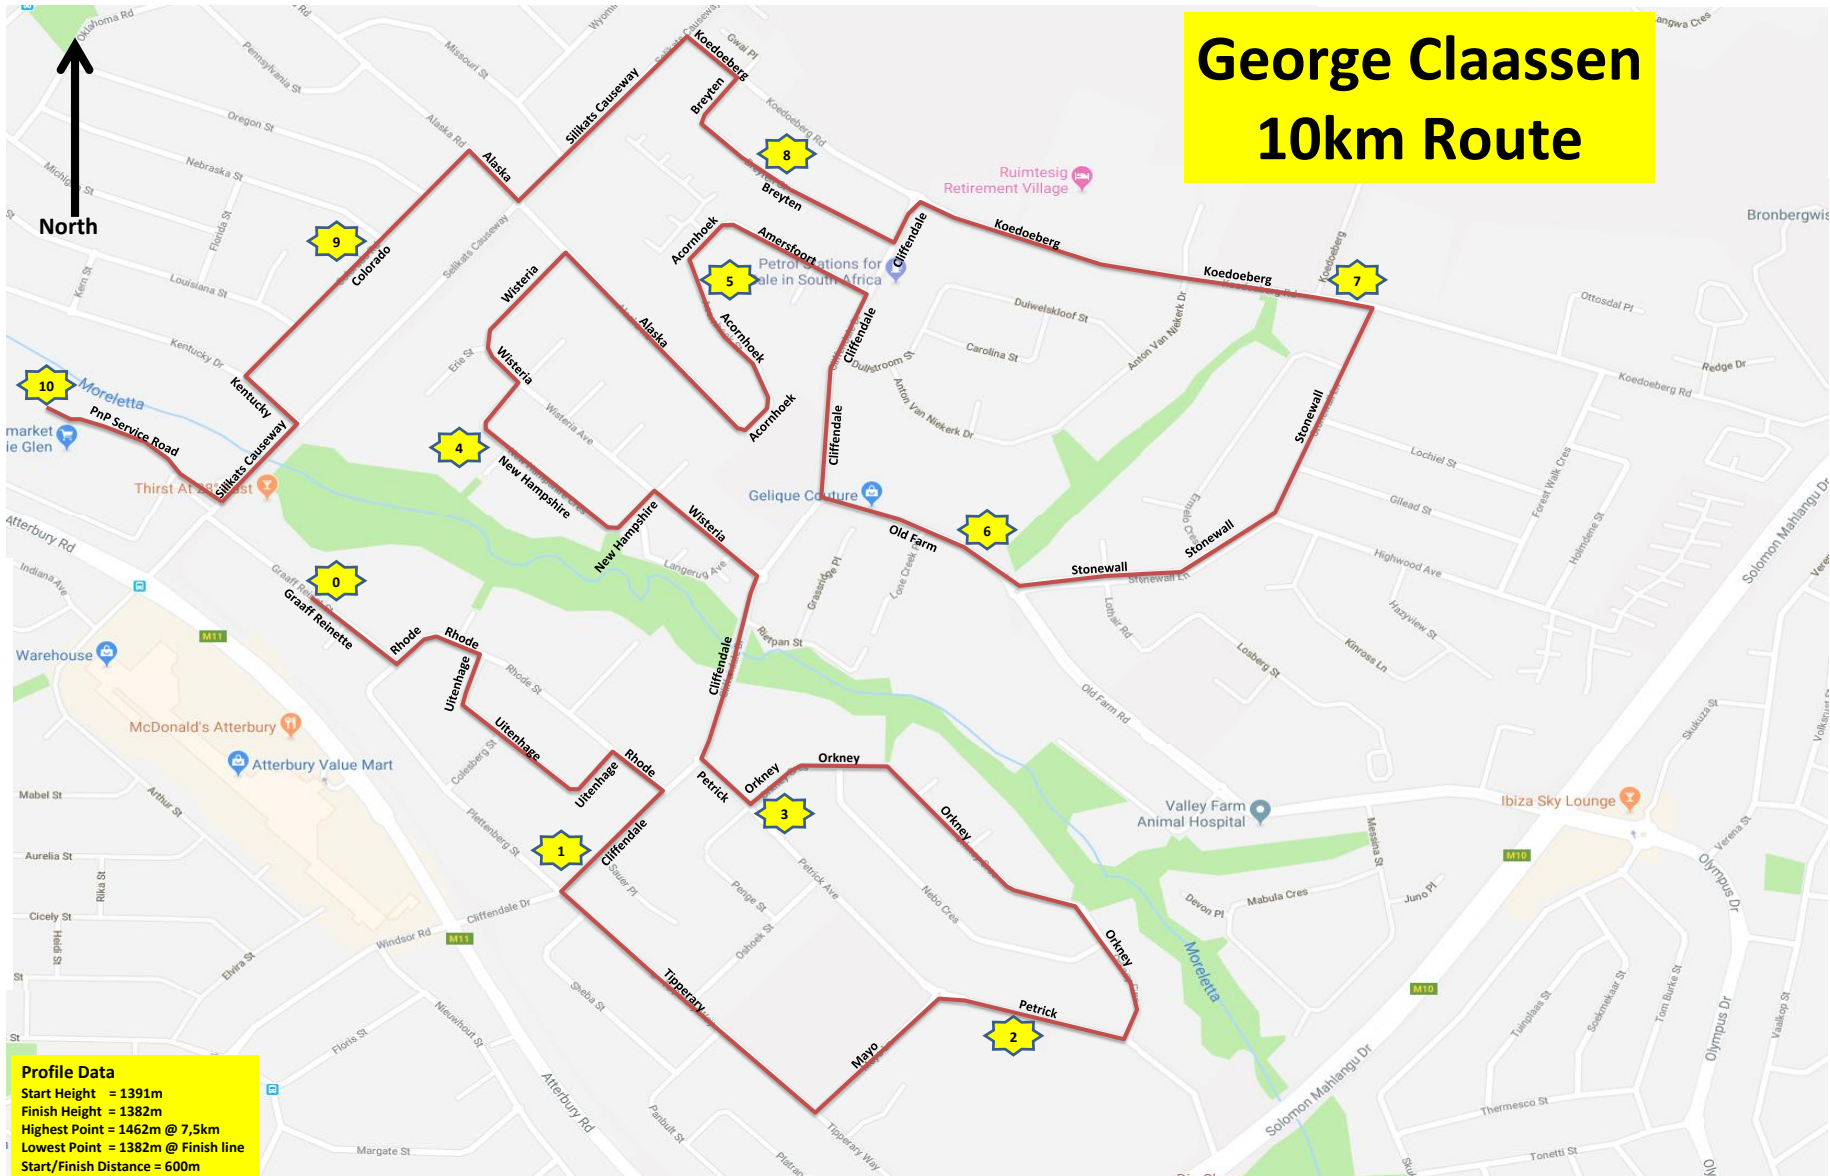

George Claassen 10km Route

Profile Data
 Start Height = 1391m
 Finish Height = 1382m
 Highest Point = 1462m @ 7,5km
 Lowest Point = 1382m @ Finish line
 Start/Finish Distance = 600m

Route measured in November 2018
 and re-measured in January 2024 by:
 Pieter de Jager
 IAAF/AIMS "A" Route Measurer
 dejagerpc7@gmail.com
 083 442 4295