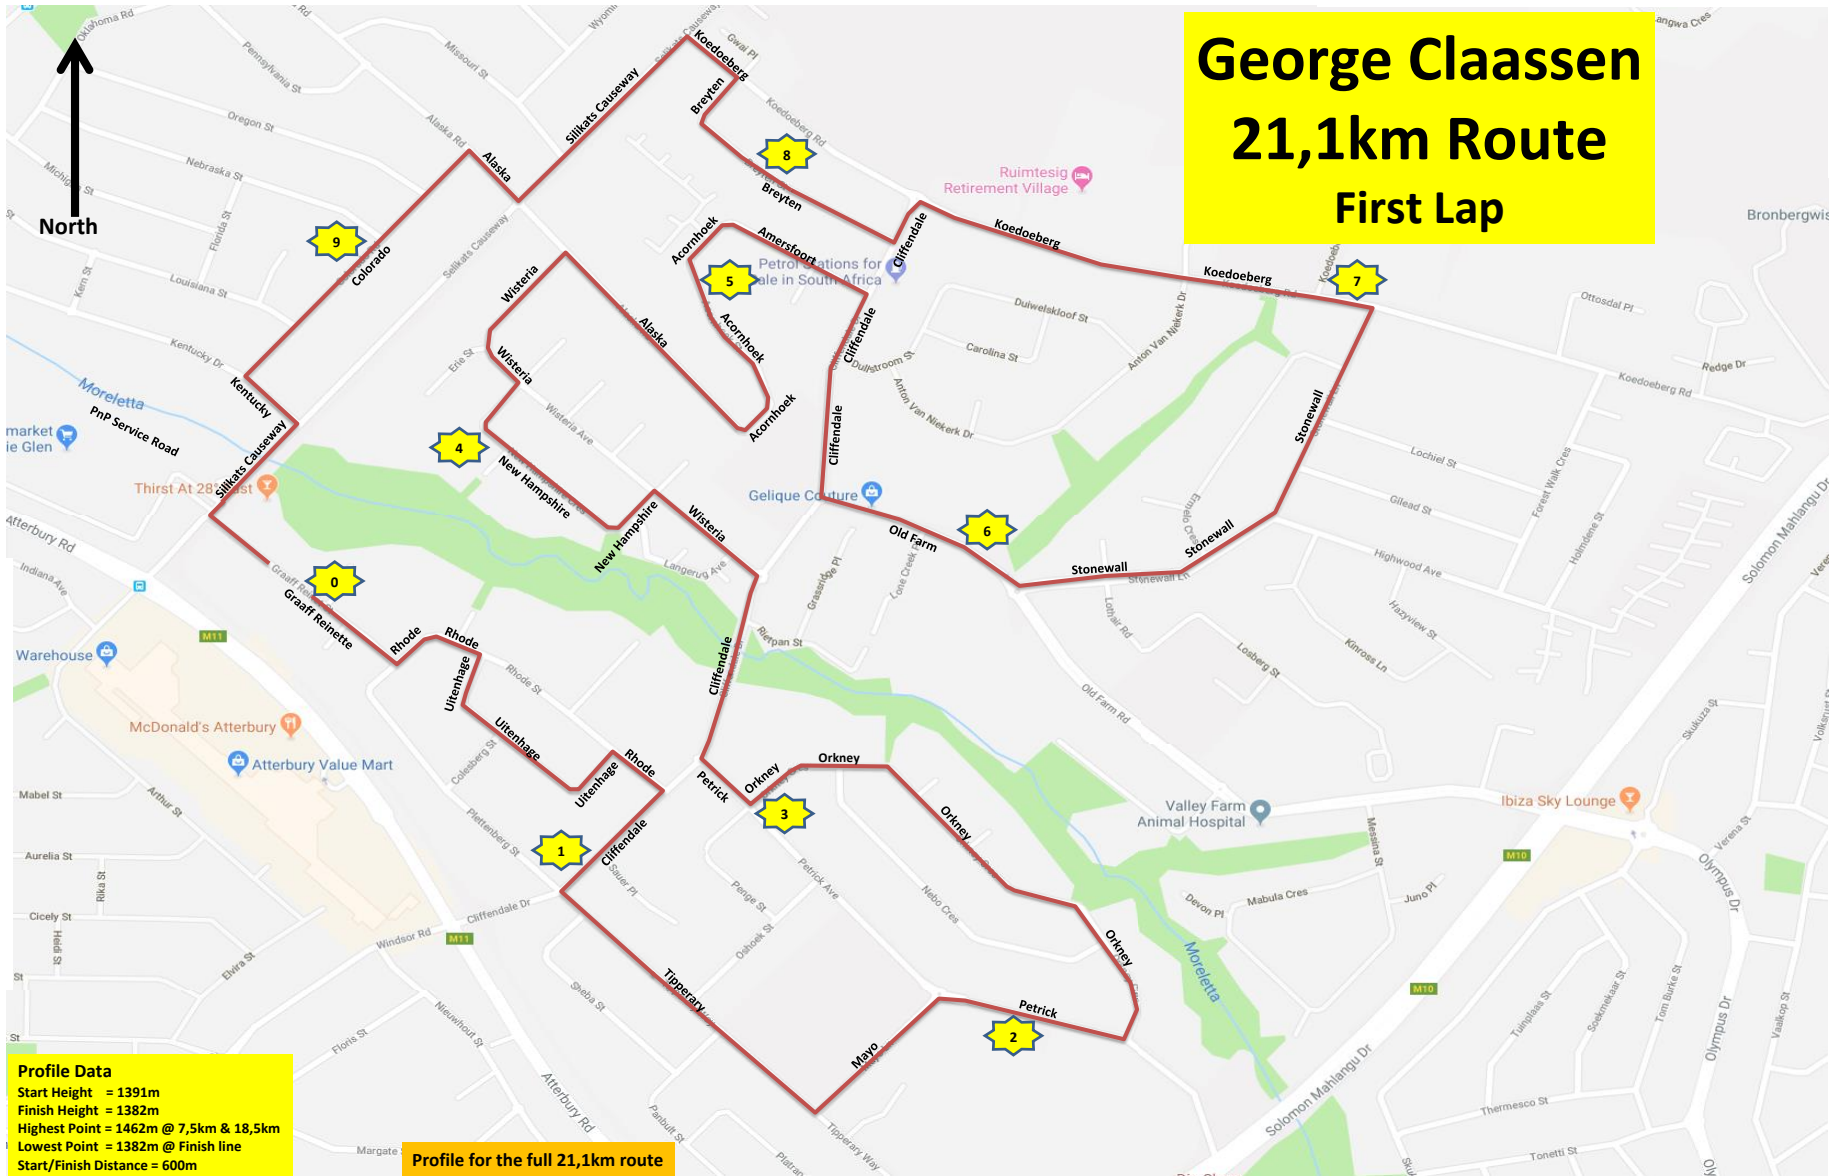

# George Claassen 21,1km Route First Lap

**Profile Data**  
 Start Height = 1391m  
 Finish Height = 1382m  
 Highest Point = 1462m @ 7,5km & 18,5km  
 Lowest Point = 1382m @ Finish line  
 Start/Finish Distance = 600m

Profile for the full 21,1km route

Route measured in November 2018  
 and re-measured in January 2024 by:  
 Pieter de Jager  
 IAAF/AIMS "A" Route Measurer  
 dejagerpc7@gmail.com  
 083 442 4295

# George Claassen 21,1km Route Second Lap

**Profile Data**  
 Start Height = 1391m  
 Finish Height = 1382m  
 Highest Point = 1462m @ 7,5km & 18,5km  
 Lowest Point = 1382m @ Finish line  
 Start/Finish Distance = 600m