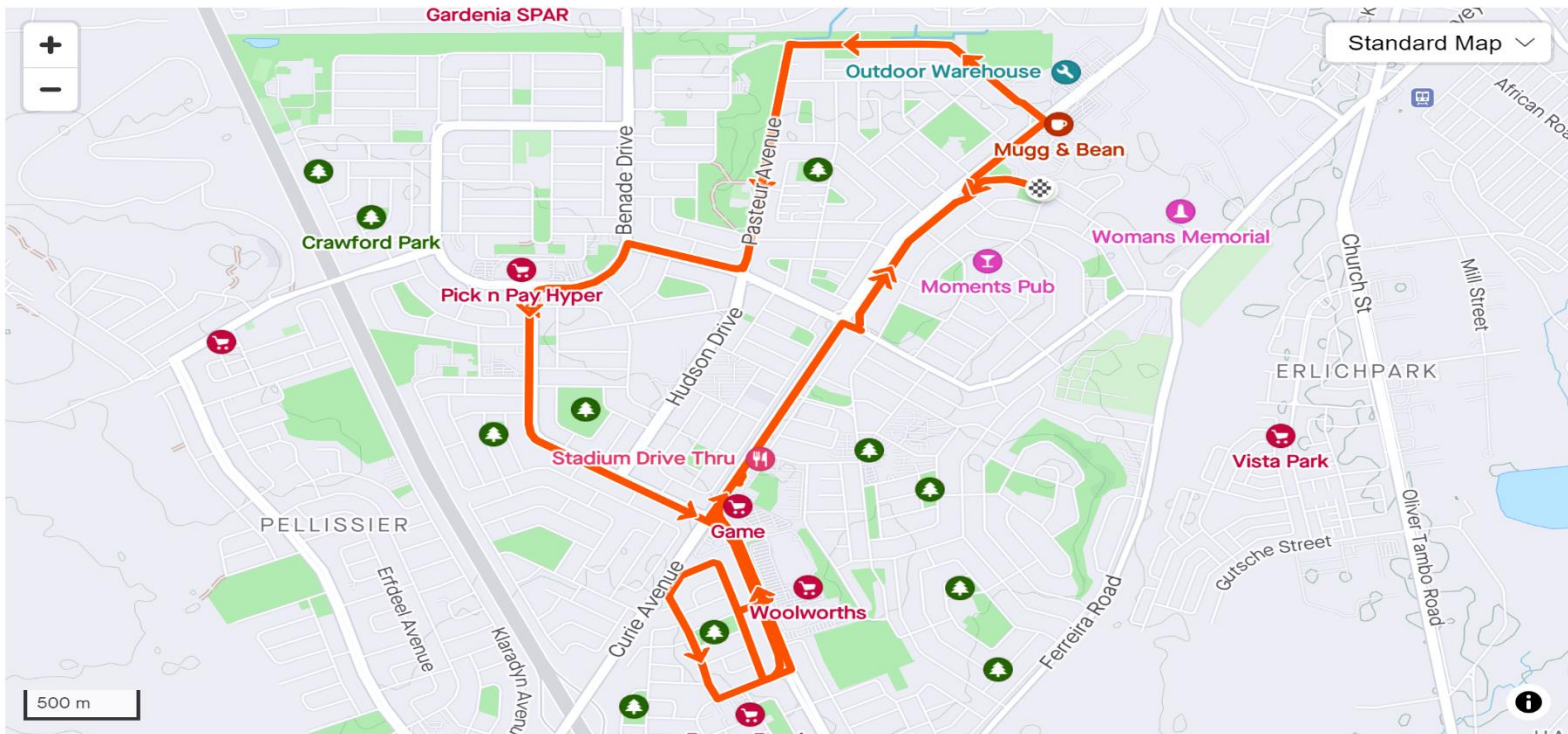

## 2024 21.1KM HERITAGE DAY ROUTE DESCRIPTION.

### Route and Elevation

### FIRST LAP

- **Start at 3 Services Club, Gideon Scheepers Avenue.**
- **Turn Right into Sannaspos Road toward Currie Avenue.**
- **Turn Right into Currie Avenue,**
- **Turn Left into Pasteur Avenue**
- **Turn Left into Pasteur Avenue towards Olive Grinter Drive.**
- **Turn right into Olive Grinter Drive.**
- **Turn left into Benade Drive towards Castley Drive**
- **Turn left into Castley Drive towards Currie Avenue**
- **Cross over Currie Avenue towards and continue to Vereeniging Drive**
- **Turn Right into Crysbok Street, from Vereeniging Drive**
  
- **TURN right into Eland Crescent and continue straight to Lechwe Avenue**
  
- **Turn left into Lechwe avenue towards Vereeniging Drive**

### **SECOND LAP**

- **Turn Right into Currie Avenue,**
- **Turn Left into Pasteur Avenue**
- **Turn Left into Pasteur Avenue towards Olive Grinter Drive.**
- **Turn right into Olive Grinter Drive.**
- **Turn left into Benade Drive towards Castlely Drive**
- **Turn left into Castlely Drive towards Currie Avenue**
- **Cross over Currie Avenue towards and continue to Vereeni toging Drive**
- **Turn Right into Crysbok Street, from Vereeniging Drive**
- **Turn left into Eland Crescent towards Lechwe Avenue**
- **Turn left into Lechwe Avenue towards Vereeniging Drive**
- **Turn left into Vereeniging Drive and Continue Straight towards Currie Avenue**
- **Turn right into Currie Avenue into General De LaRey Avenue**
- **Turn right in General De LaRey Avenue towards Currie Avenue Service Road**
- **Turn left into Currie Avenue Service Road, continue straight towards Sannaspos Road**
- **Cross-over Sannaspos Road towards Gideon Scheepers Avenue**
- **Turn Left into 3 Services Club Entrance**
  
- **Finish.**