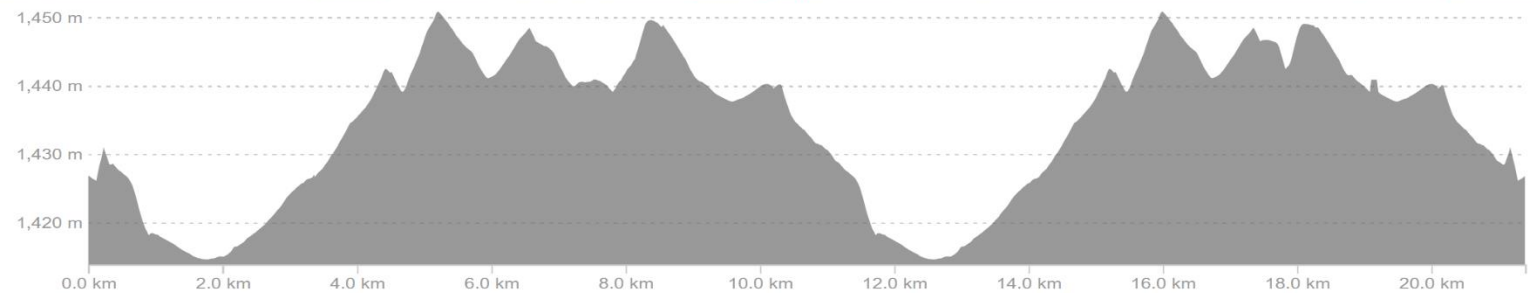

## 2024 21.1KM HERITAGE DAY ROUTE DESCRIPTION.

### Route and Elevation

### FIRST LAP

- **Start at 3 Services Club, Gideon Scheepers Avenue.**
- **Turn Right into Sannaspos Road toward Currie Avenue.**
- **Turn Right into Currie Avenue,**
- **Turn Left into Pasteur Avenue**
- **Turn Left into Pasteur Avenue towards Olive Grinter Drive.**
- **Turn right into Olive Grinter Drive.**
- **Turn left into Benade Drive towards Castley Drive**
- **Turn left into Castley Drive towards Currie Avenue**
- **Cross over Currie Avenue towards and continue to Vereeniging Drive**
- **Turn Right into Crysbok Street, from Vereeniging Drive**
  
- **TURN right into Eland Crescent and continue straight to Lechwe Avenue**
  
- **Turn left into Lechwe avenue towards Vereeniging Drive**

• CELEBRATING A DECADE OF VIBRANCY - UNITY - SPORTSMANSHIP •

- **Turn left into Vereeniging Drive, towards Currie Avenue**
- **Turn right into Currie Avenue, towards Currie Avenue and Olive Grinter Intersection**
- **Turn right in General De LaRey Avenue towards Currie Avenue Service Road**
- **Turn left into Currie Avenue Service Road, continue straight towards Sannaspos Road**
- **Turn left into Sannaspos Road towards Currie Avenue**