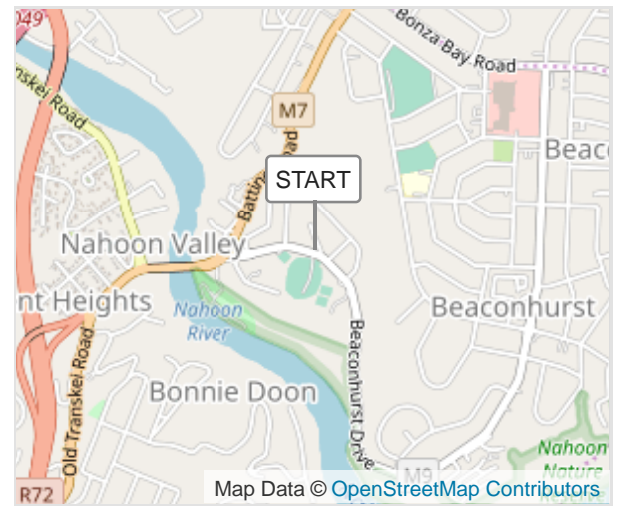

Overtakers Women's Day Race 5km Fun Run

ROUTE INFORMATION

ROUTE LENGTH	5.013 km
ASCENT	88 m
DESCENT	85 m
HILLS	⬆ 50.9% ⬇ 34.6% ➡ 14.6%
TERRAIN	Road A
START	LAT: -32.973368, LNG: 27.931419

NOTES

ROUTE DIRECTIONS

No	Km	Turn	Directions
1	0.000		Start on Beaconhurst Drive, M9
2	0.009	↘	Turn sharp right onto Beaconhurst Drive, M9
3	1.912	→	Turn right
4	1.973	→	Turn right onto Beaconhurst Drive, M9
5	1.980	↗	Keep left onto M9
6	2.009	←	At roundabout, take exit 1
7	3.432	↖	Keep left onto Hillcrest Drive
8	3.655	←	Turn left onto Batting Road, M7
9	4.648	↖	Keep left onto Batting Road, M7
10	4.678	←	Turn left onto Beaconhurst Drive, M9
11	5.013		FINISH