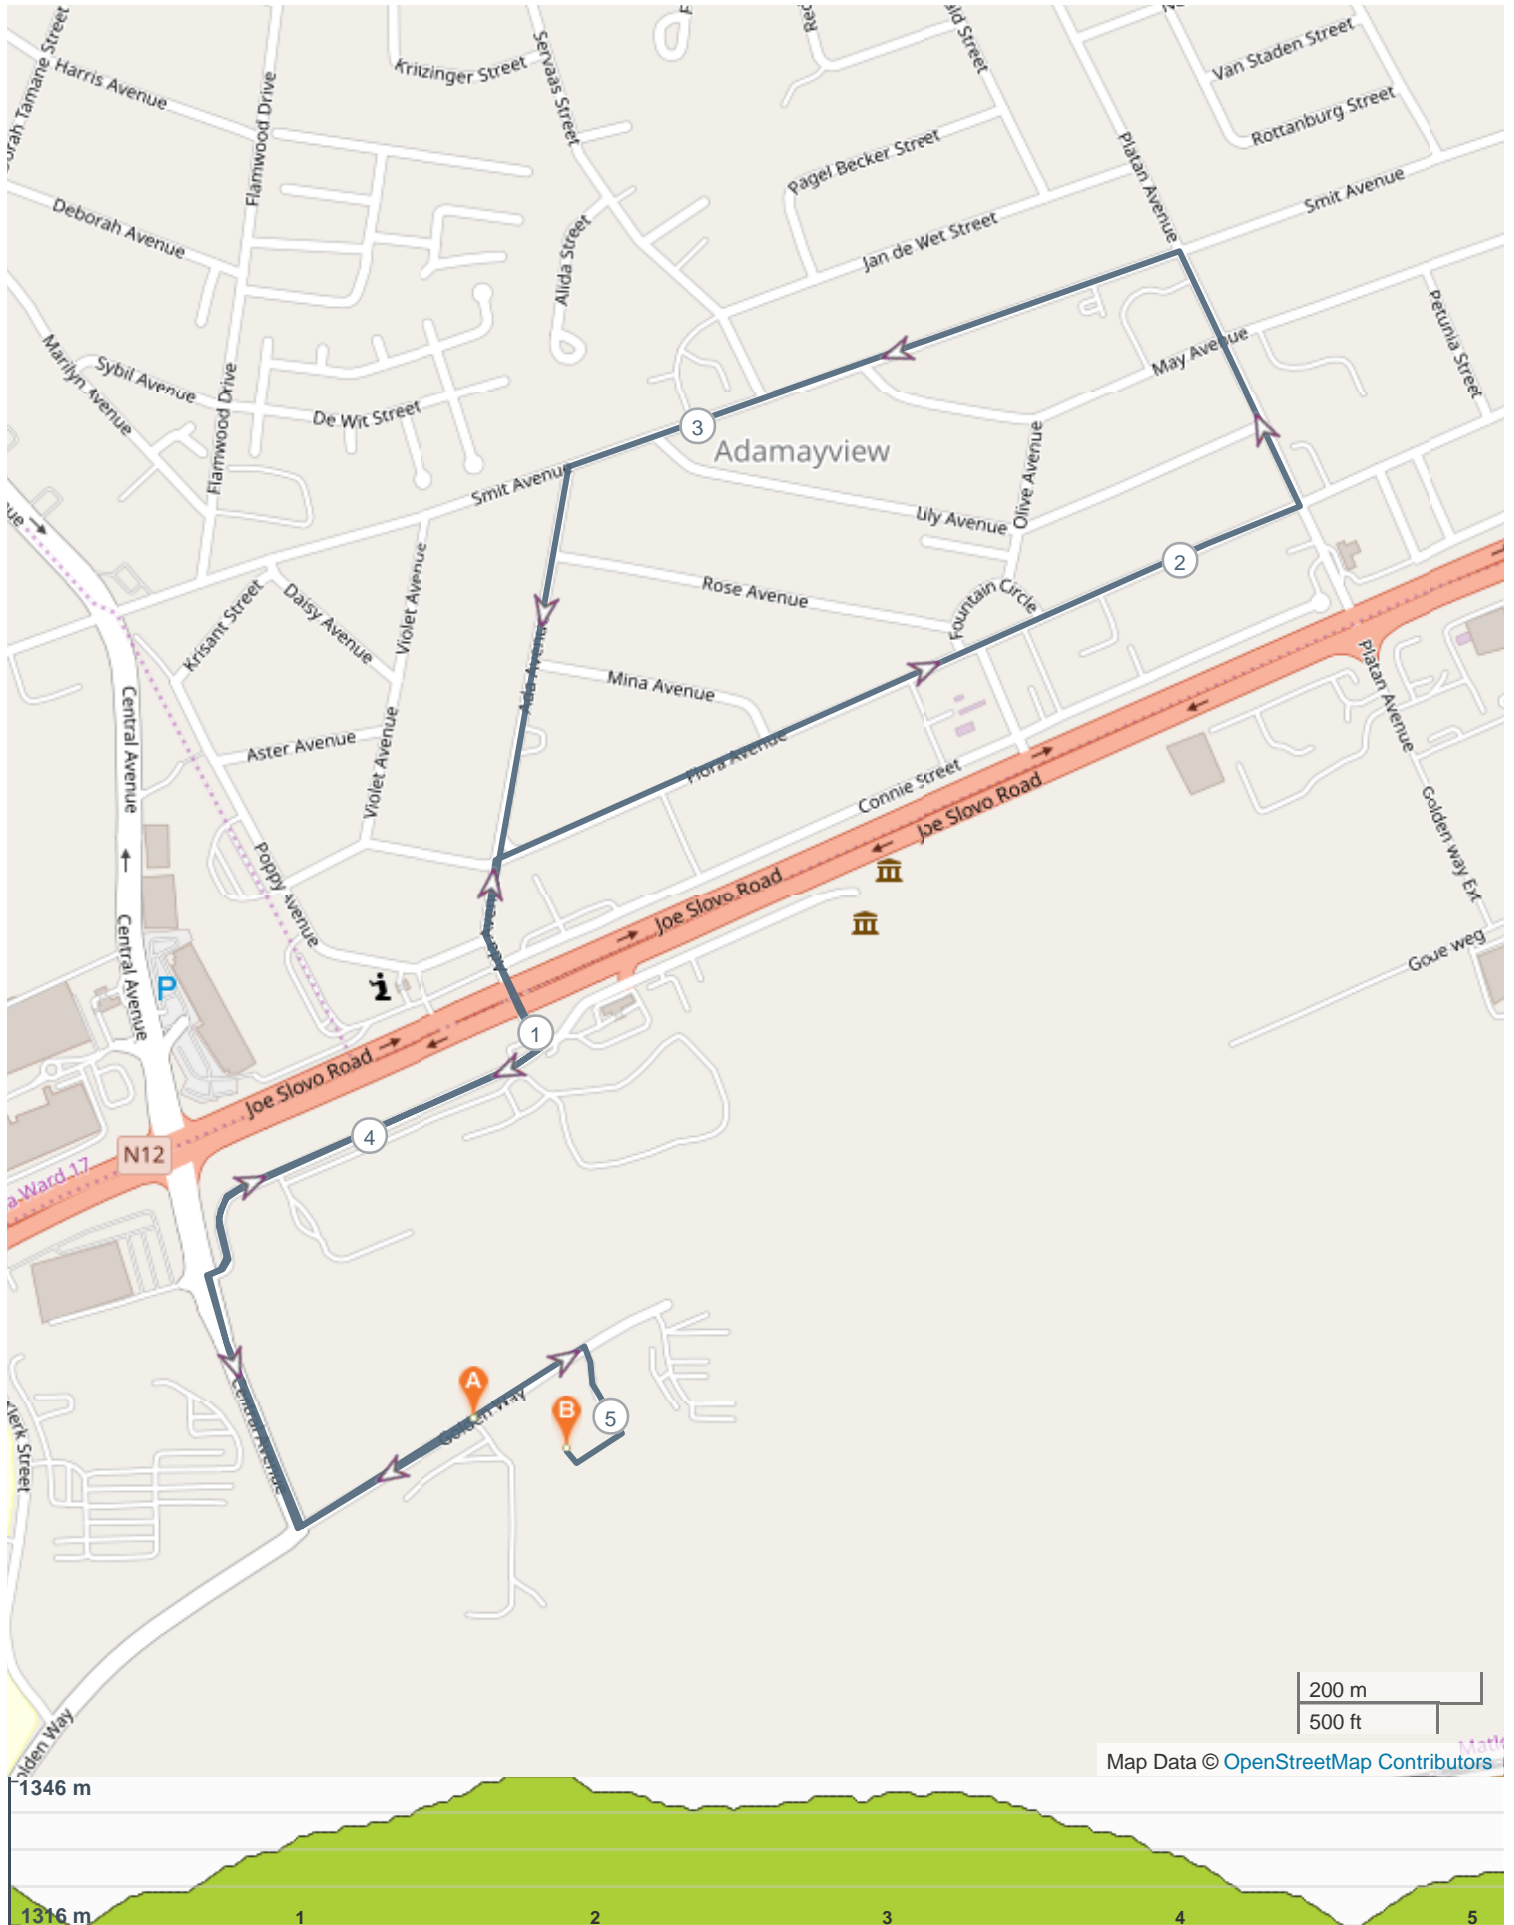

# 2024 NW N12 05Km Run Route

## ROUTE INFORMATION

ROUTE LENGTH	5.098 km
ASCENT	43 m
DESCENT	41 m
HILLS	⬆️ 42.9%   ⬇️ 32.1%   ➡️ 25.0%
TERRAIN	Mixed 🌲🌳
START	<b>LAT: -26.858572, LNG: 26.680899</b>

## ROUTE DIRECTIONS

No	Km	Turn	Directions
1	5.098		FINISH