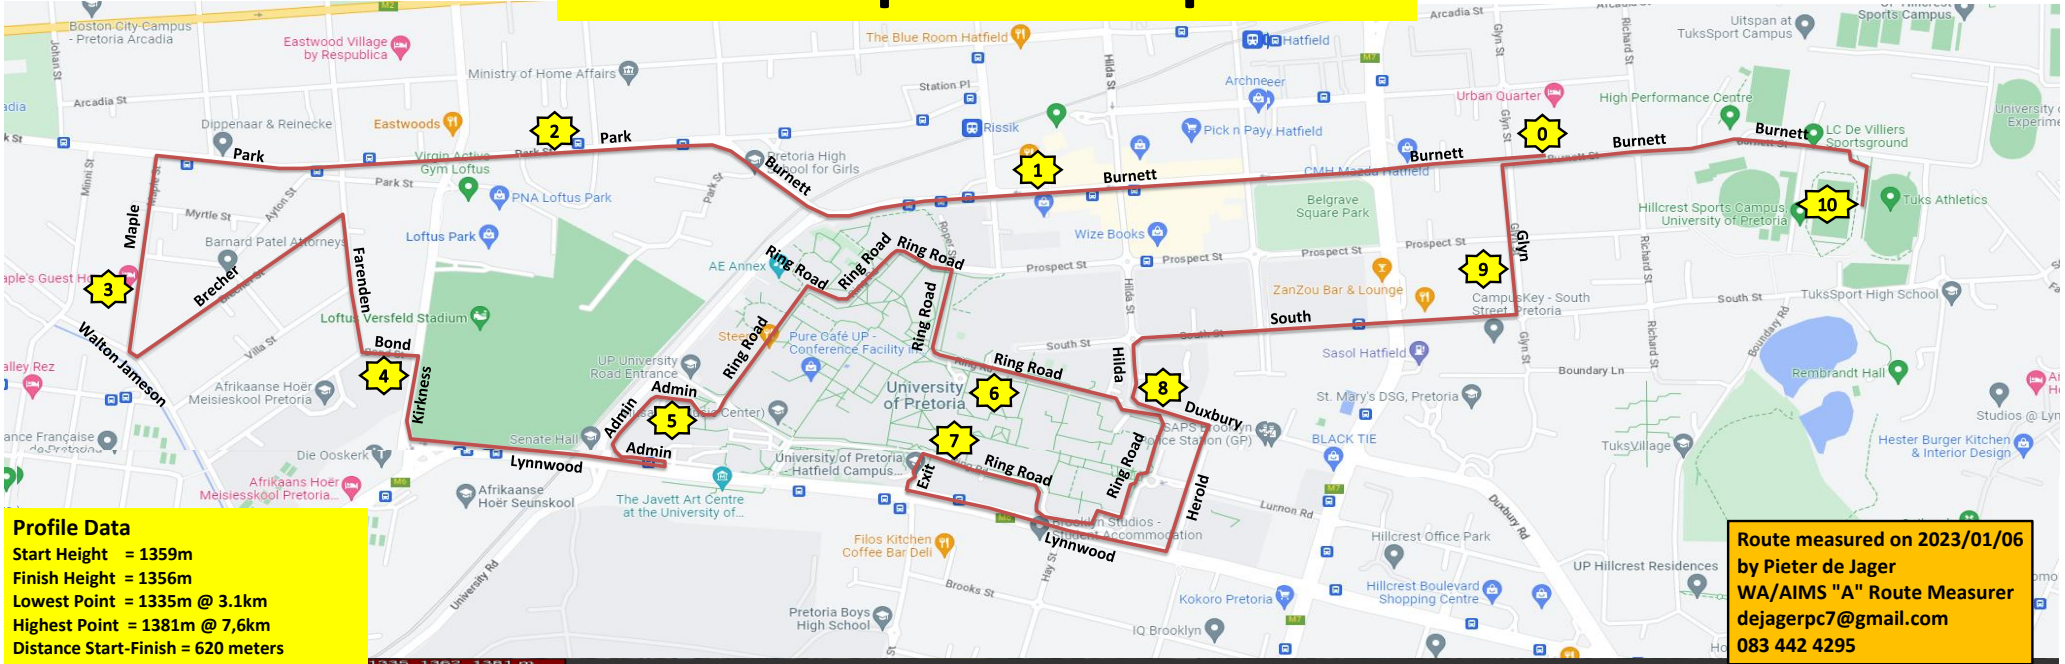

Bestmed Tuks - 10km Route Tuks Sports Campus

Profile Data
 Start Height = 1359m
 Finish Height = 1356m
 Lowest Point = 1335m @ 3.1km
 Highest Point = 1381m @ 7,6km
 Distance Start-Finish = 620 meters

Route measured on 2023/01/06
 by Pieter de Jager
 WA/AIMS "A" Route Measurer
 dejagerpc7@gmail.com
 083 442 4295