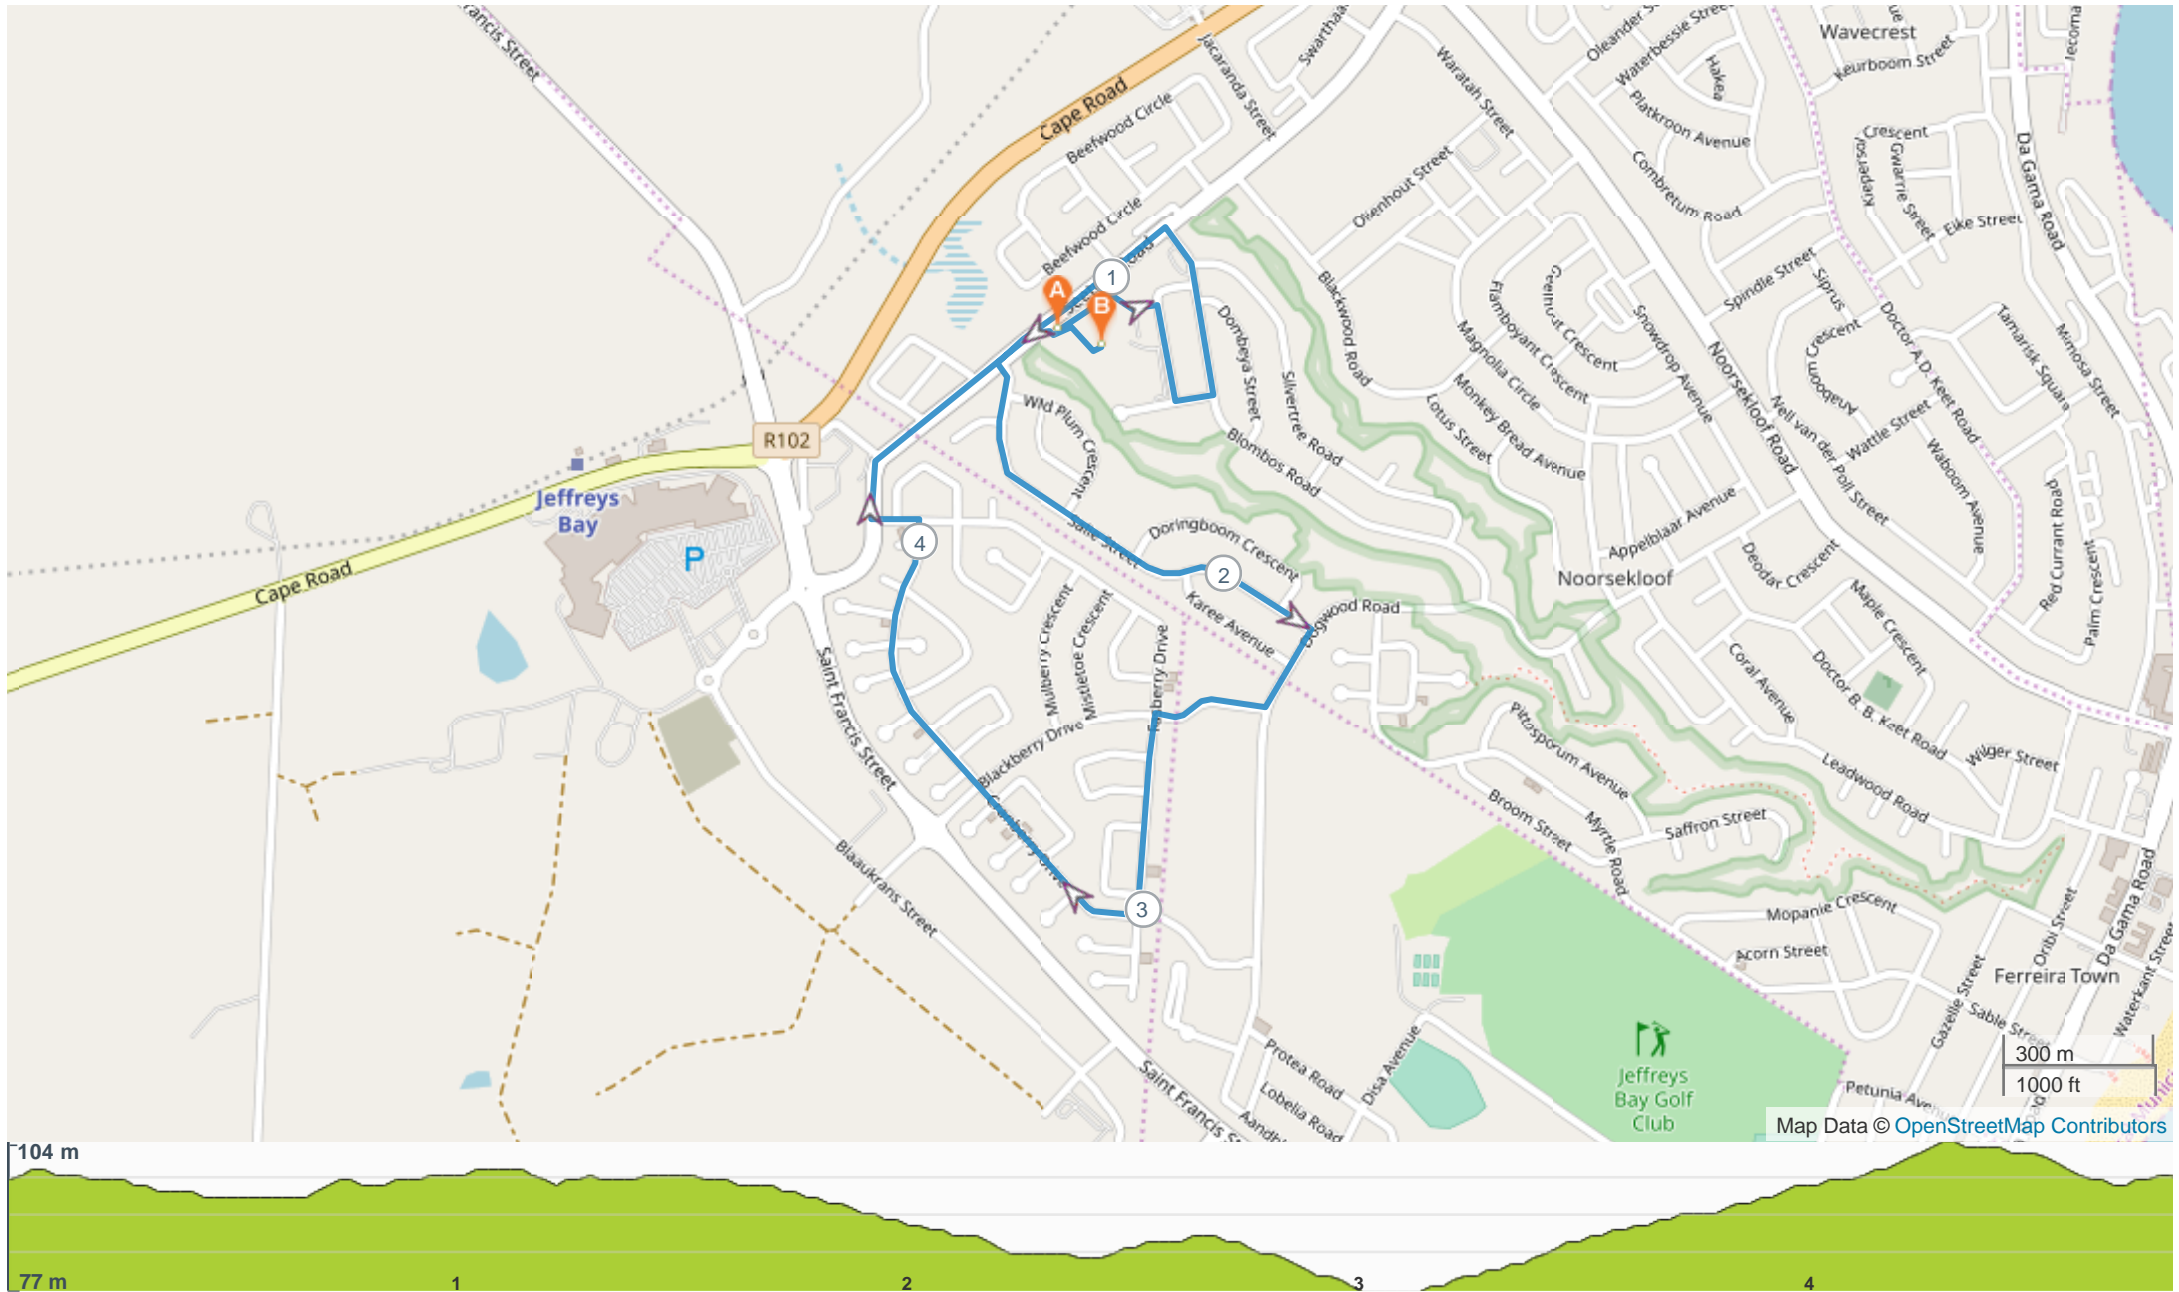

JBAC First Choice Race 5km

ROUTE DIRECTIONS

No	Km	Turn	Directions
1	0.232	→	Turn right onto Red Heart Crescent
2	0.427	←	Turn left onto Boegoe Avenue
3	0.503	←	Turn left onto Blombos Road
4	0.854	←	Turn left onto Seetuin Road
5	1.283	←	Turn left onto Salie Street
6	2.209	→	Turn right onto Dogwood Road
7	2.388	→	Turn right onto Blackberry Drive
8	2.618	←	Turn left onto Raspberry Drive
9	3.021	→	Turn right onto Cranberry Drive
10	4.040	←	Turn left onto Raspberry Drive
11	4.134	→	Turn right onto Seetuin Road
12	4.817		FINISH