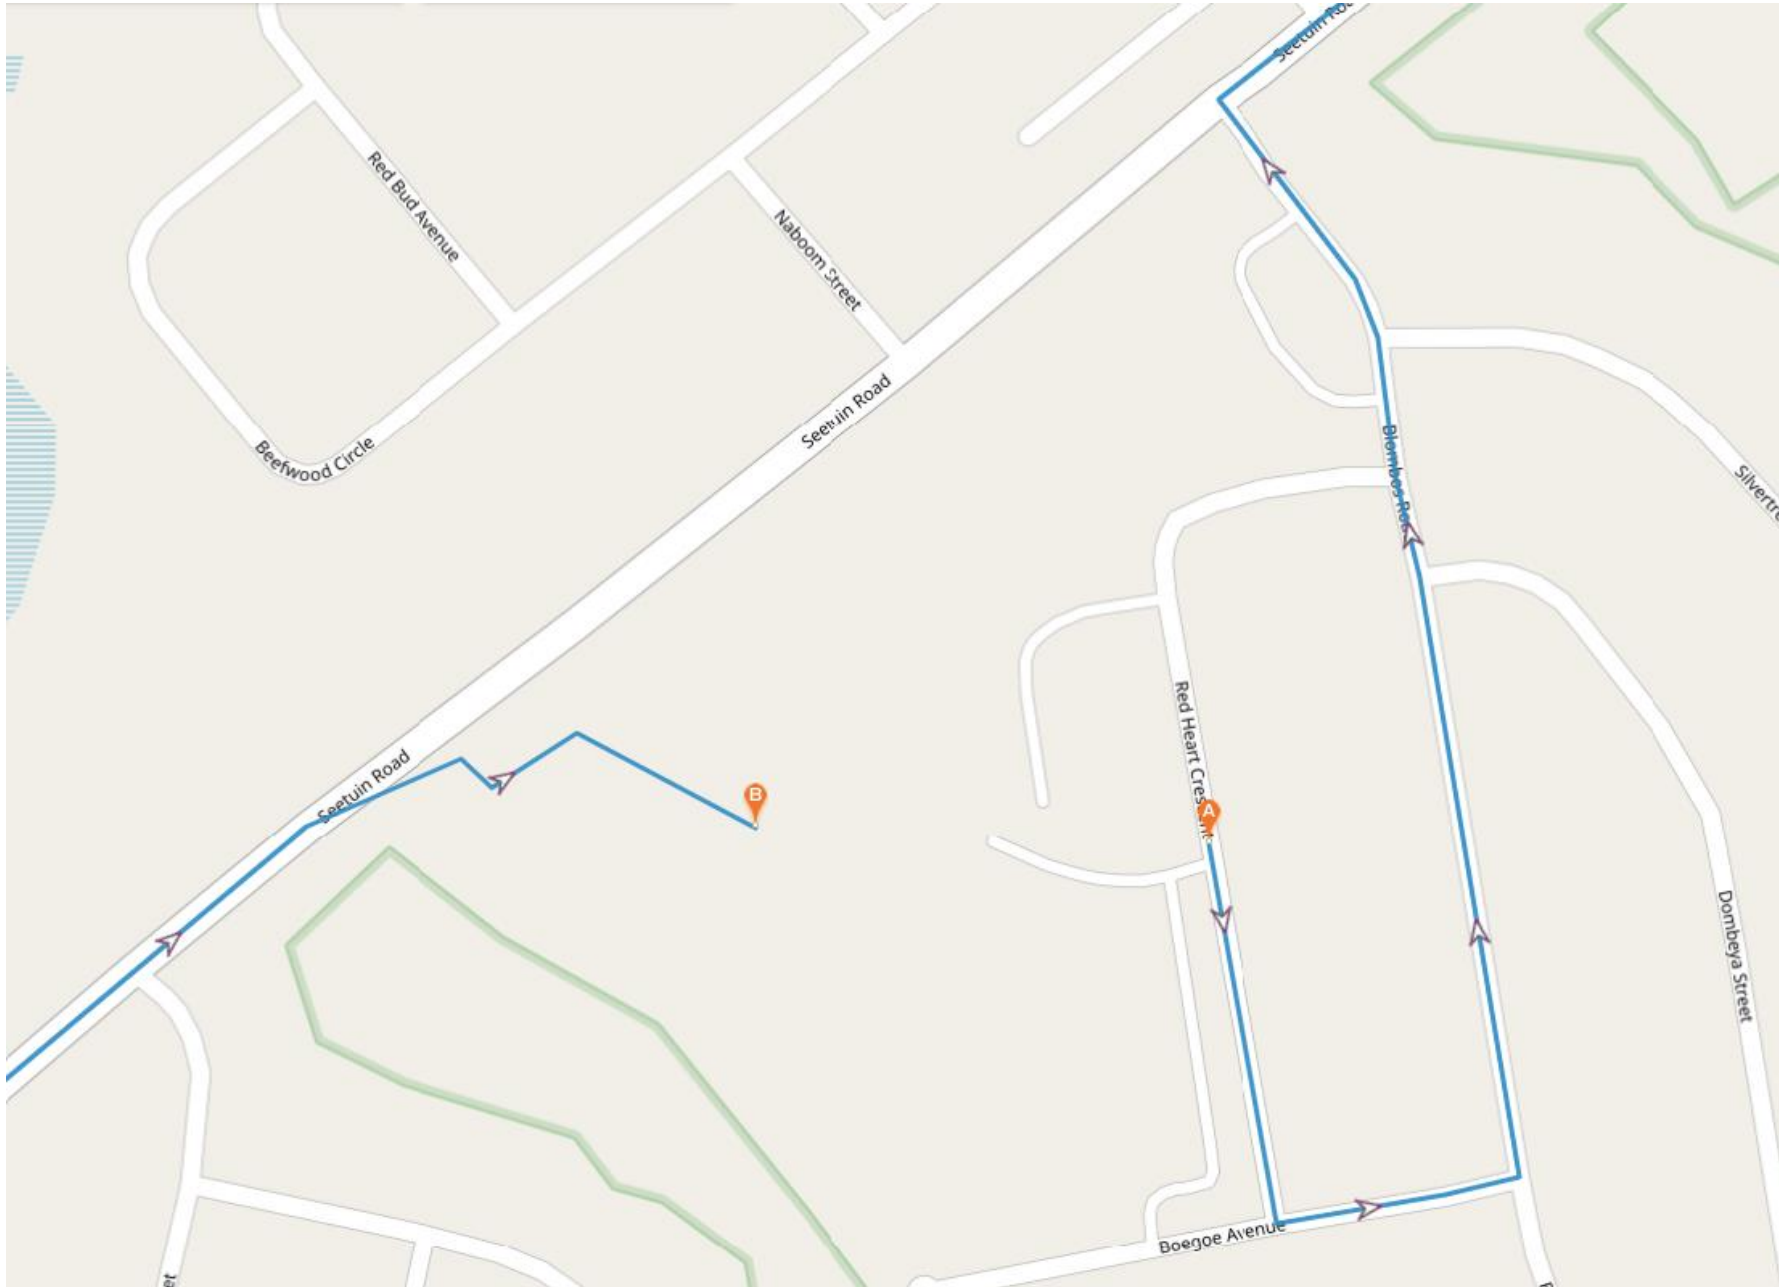

# 1. 15km start / finish

## 2. 15km Pride of India, Wonderboom, Poplar, Da Gama