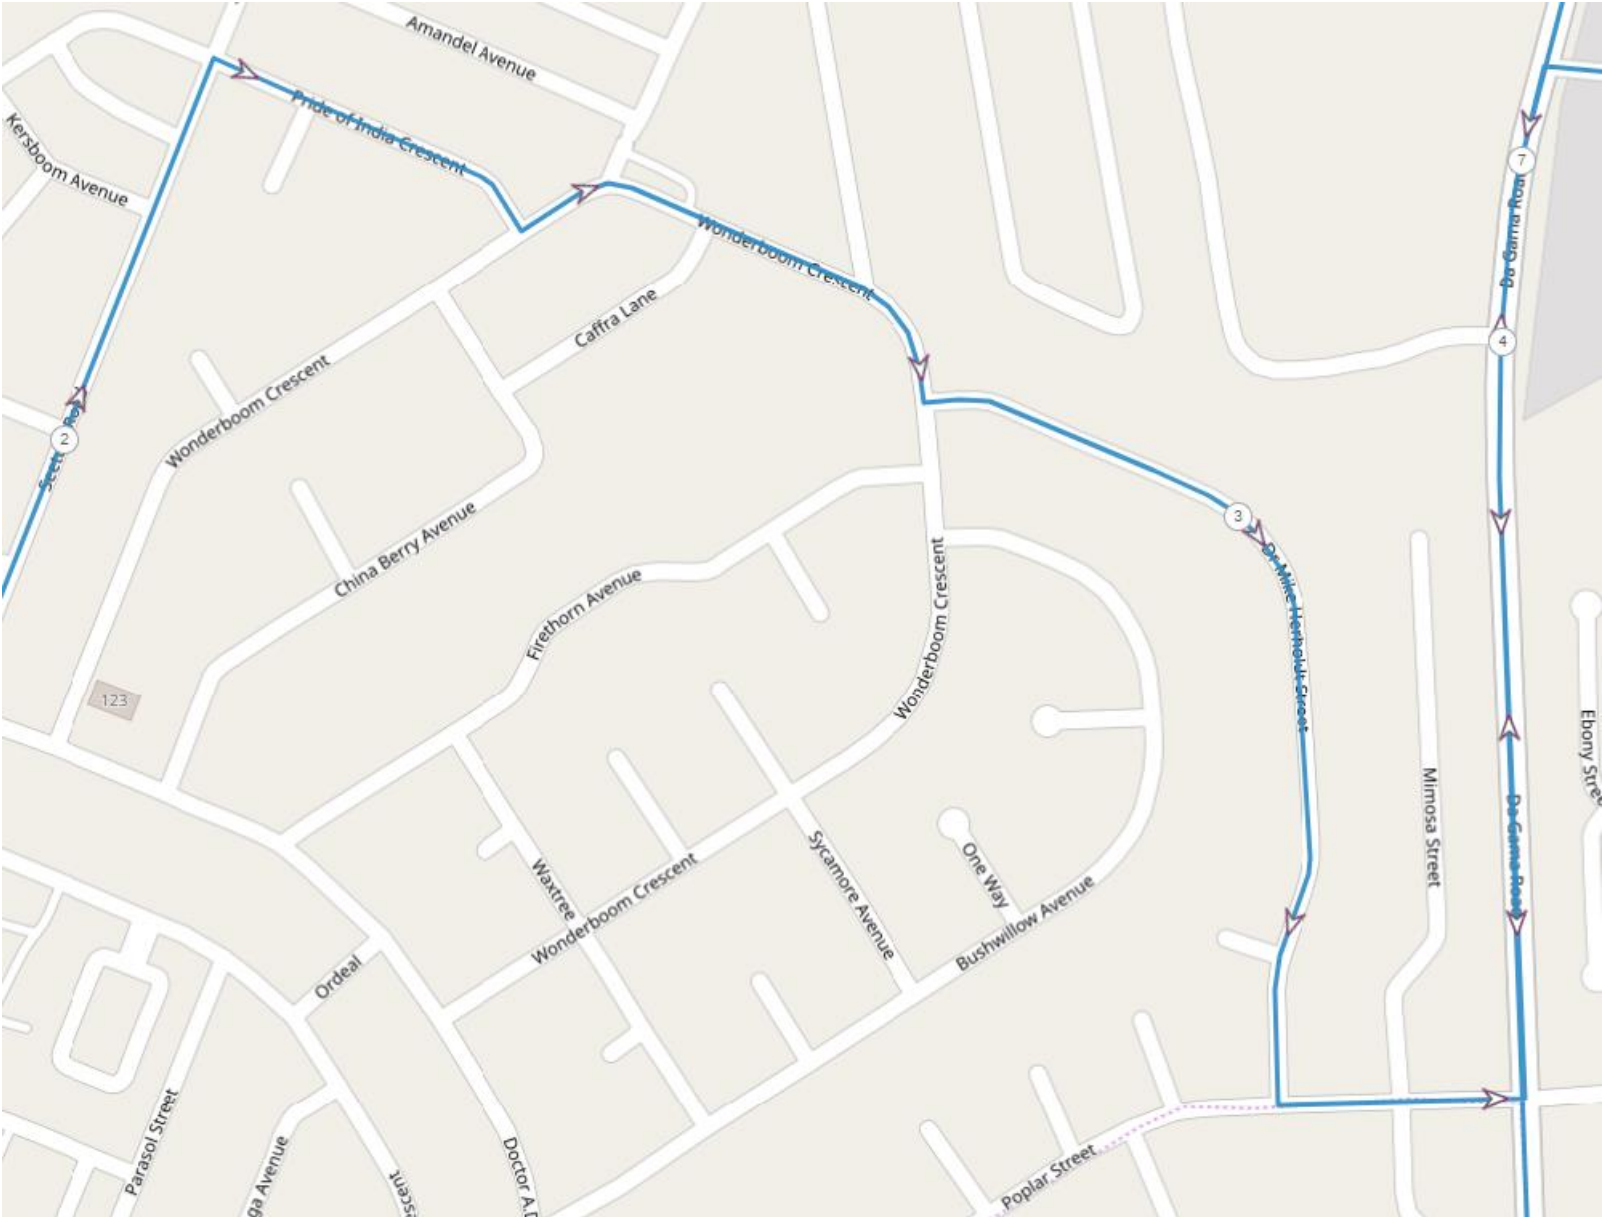

# 1. 15km start / finish

## 2. 15km Pride of India, Wonderboom, Poplar, Da Gama