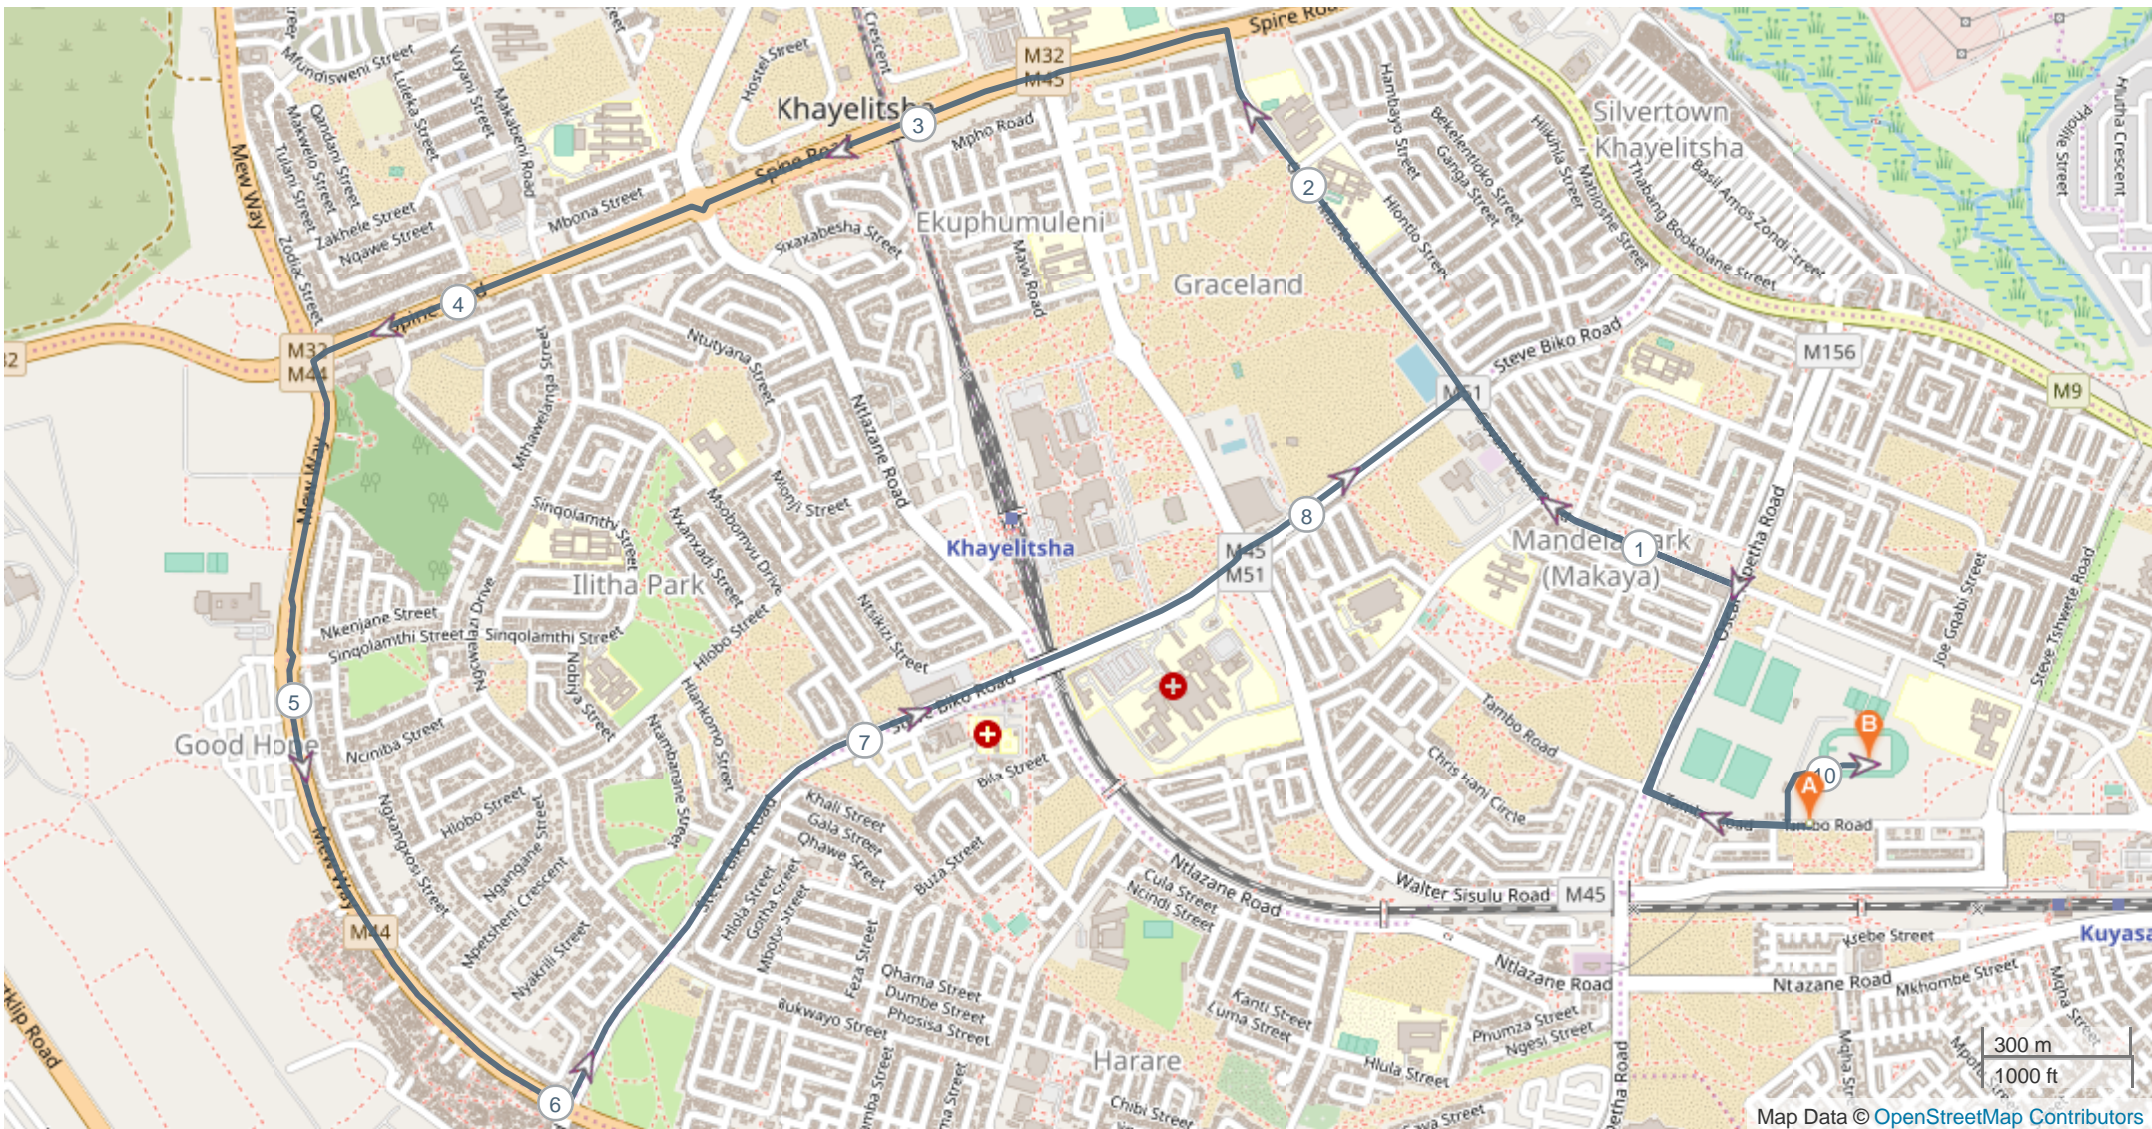

Khayelitsha AC 10km Road Race Route 2023

ROUTE INFORMATION

ROUTE LENGTH	10.099 km
ASCENT	61 m
DESCENT	63 m
HILLS	↑ 36.6% ↓ 31.3% → 32.1%
TERRAIN	Road A
START	LAT: -34.053495, LNG: 18.688109

NOTES

Khayelitsha AC 10km Road Race Route 2023

ROUTE DIRECTIONS

No	Km	Turn	Directions
1	2.351	←	Turn left onto Spine Road
2	2.714	↑	At roundabout, take exit 2 onto Spine Road
3	3.449	↑	At roundabout, take exit 2 onto Spine Road
4	4.304	←	At roundabout, take exit 1 onto Mew Way
5	4.910	↗	At roundabout, take exit 2 onto Mew Way
6	6.033	←	Turn left onto Steve Biko Road
7	7.836	↑	At roundabout, take exit 2 onto Steve Biko Road
8	8.397	→	Turn right onto Govan Mbeki Road
9	9.102	←	Turn left onto Oscar Mpetha Road
10	9.550	←	Turn left onto Tambo Road
11	9.845	←	Turn left
12	10.099		FINISH