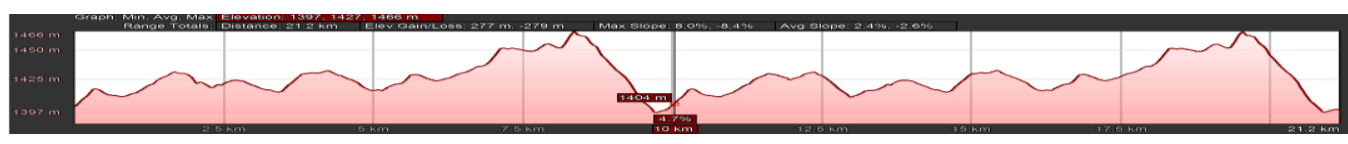

Brooklyn Road Race 21,1km Route First Lap

Profile Data
 Start Height = 1401m
 Finish Height = 1399m
 Highest Point = 1466m @ 8,4km & 19,5km
 Lowest Point = 1397m @ 9,75km & 20,9km
 Start/Finish Distance = ±120m

Measured on 2019/08/13 by:
 Pieter de Jager
 IAAF/AIMS "A" Route Measurer
 dejagerpc7@gmail.com
 083 442 4295