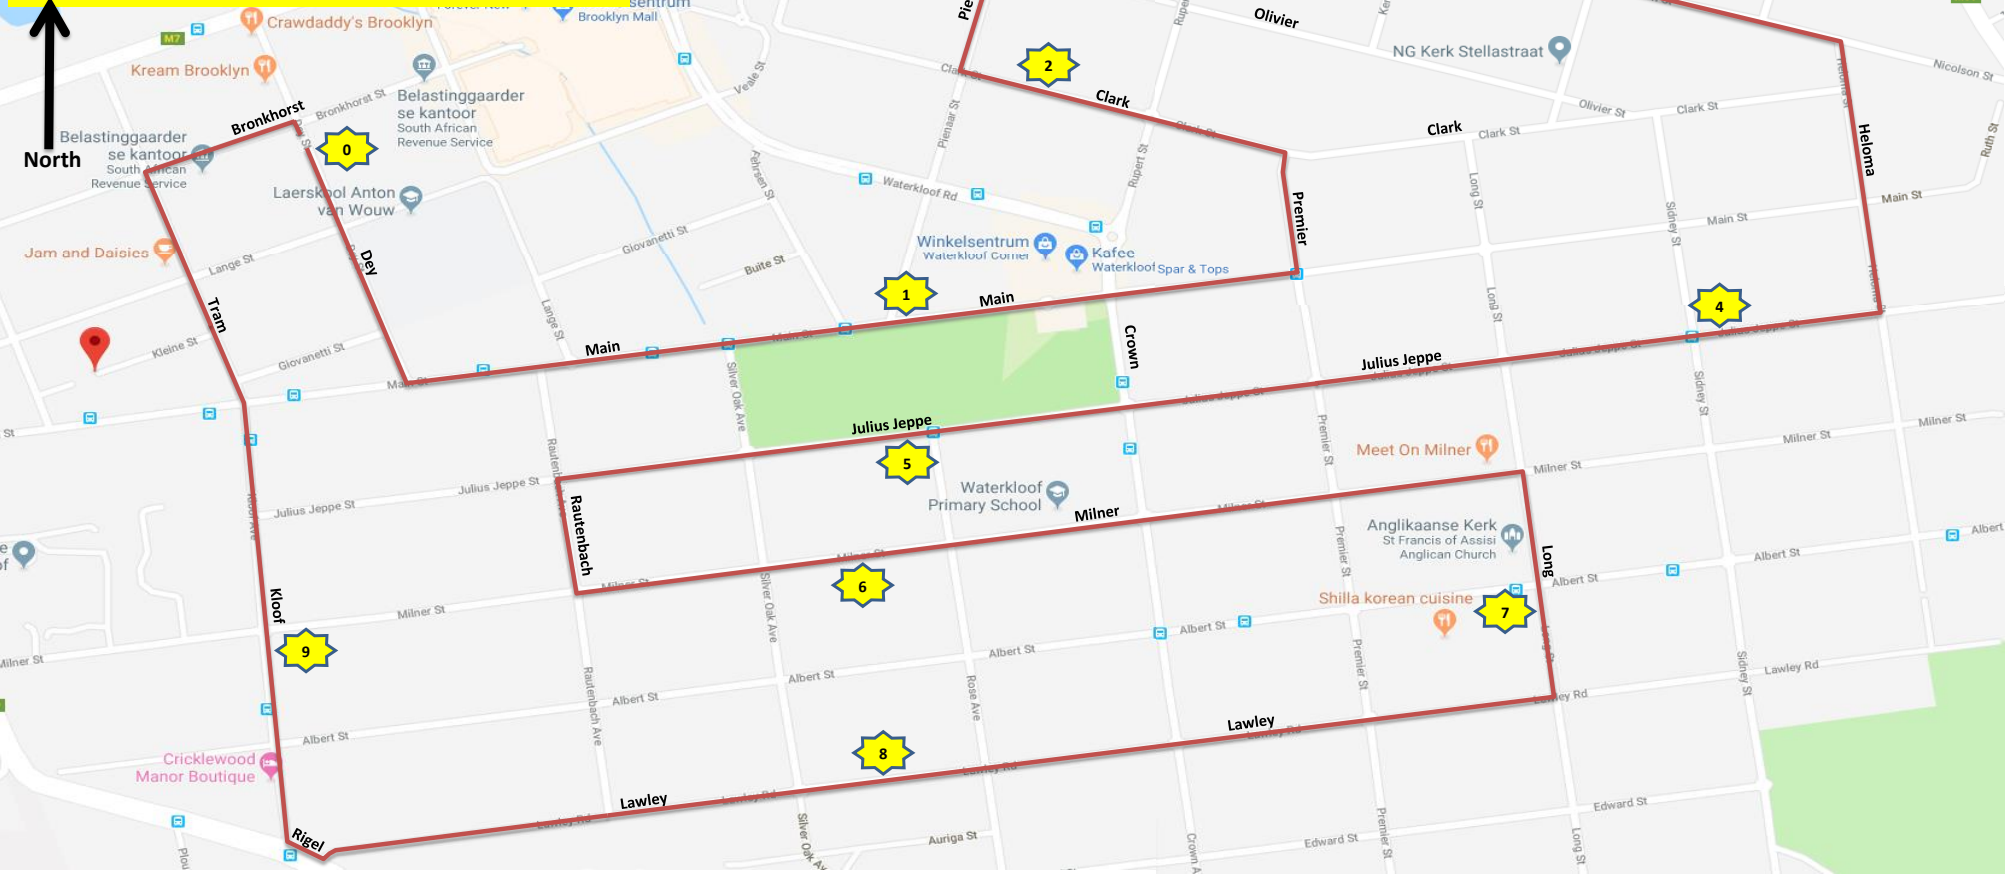

Brooklyn Road Race 21,1km Route First Lap

Profile Data
 Start Height = 1401m
 Finish Height = 1399m
 Highest Point = 1466m @ 8,4km & 19,5km
 Lowest Point = 1397m @ 9,75km & 20,9km
 Start/Finish Distance = ±120m

Measured on 2019/08/13 by:
 Pieter de Jager
 IAAF/AIMS "A" Route Measurer
 dejagerpc7@gmail.com
 083 442 4295