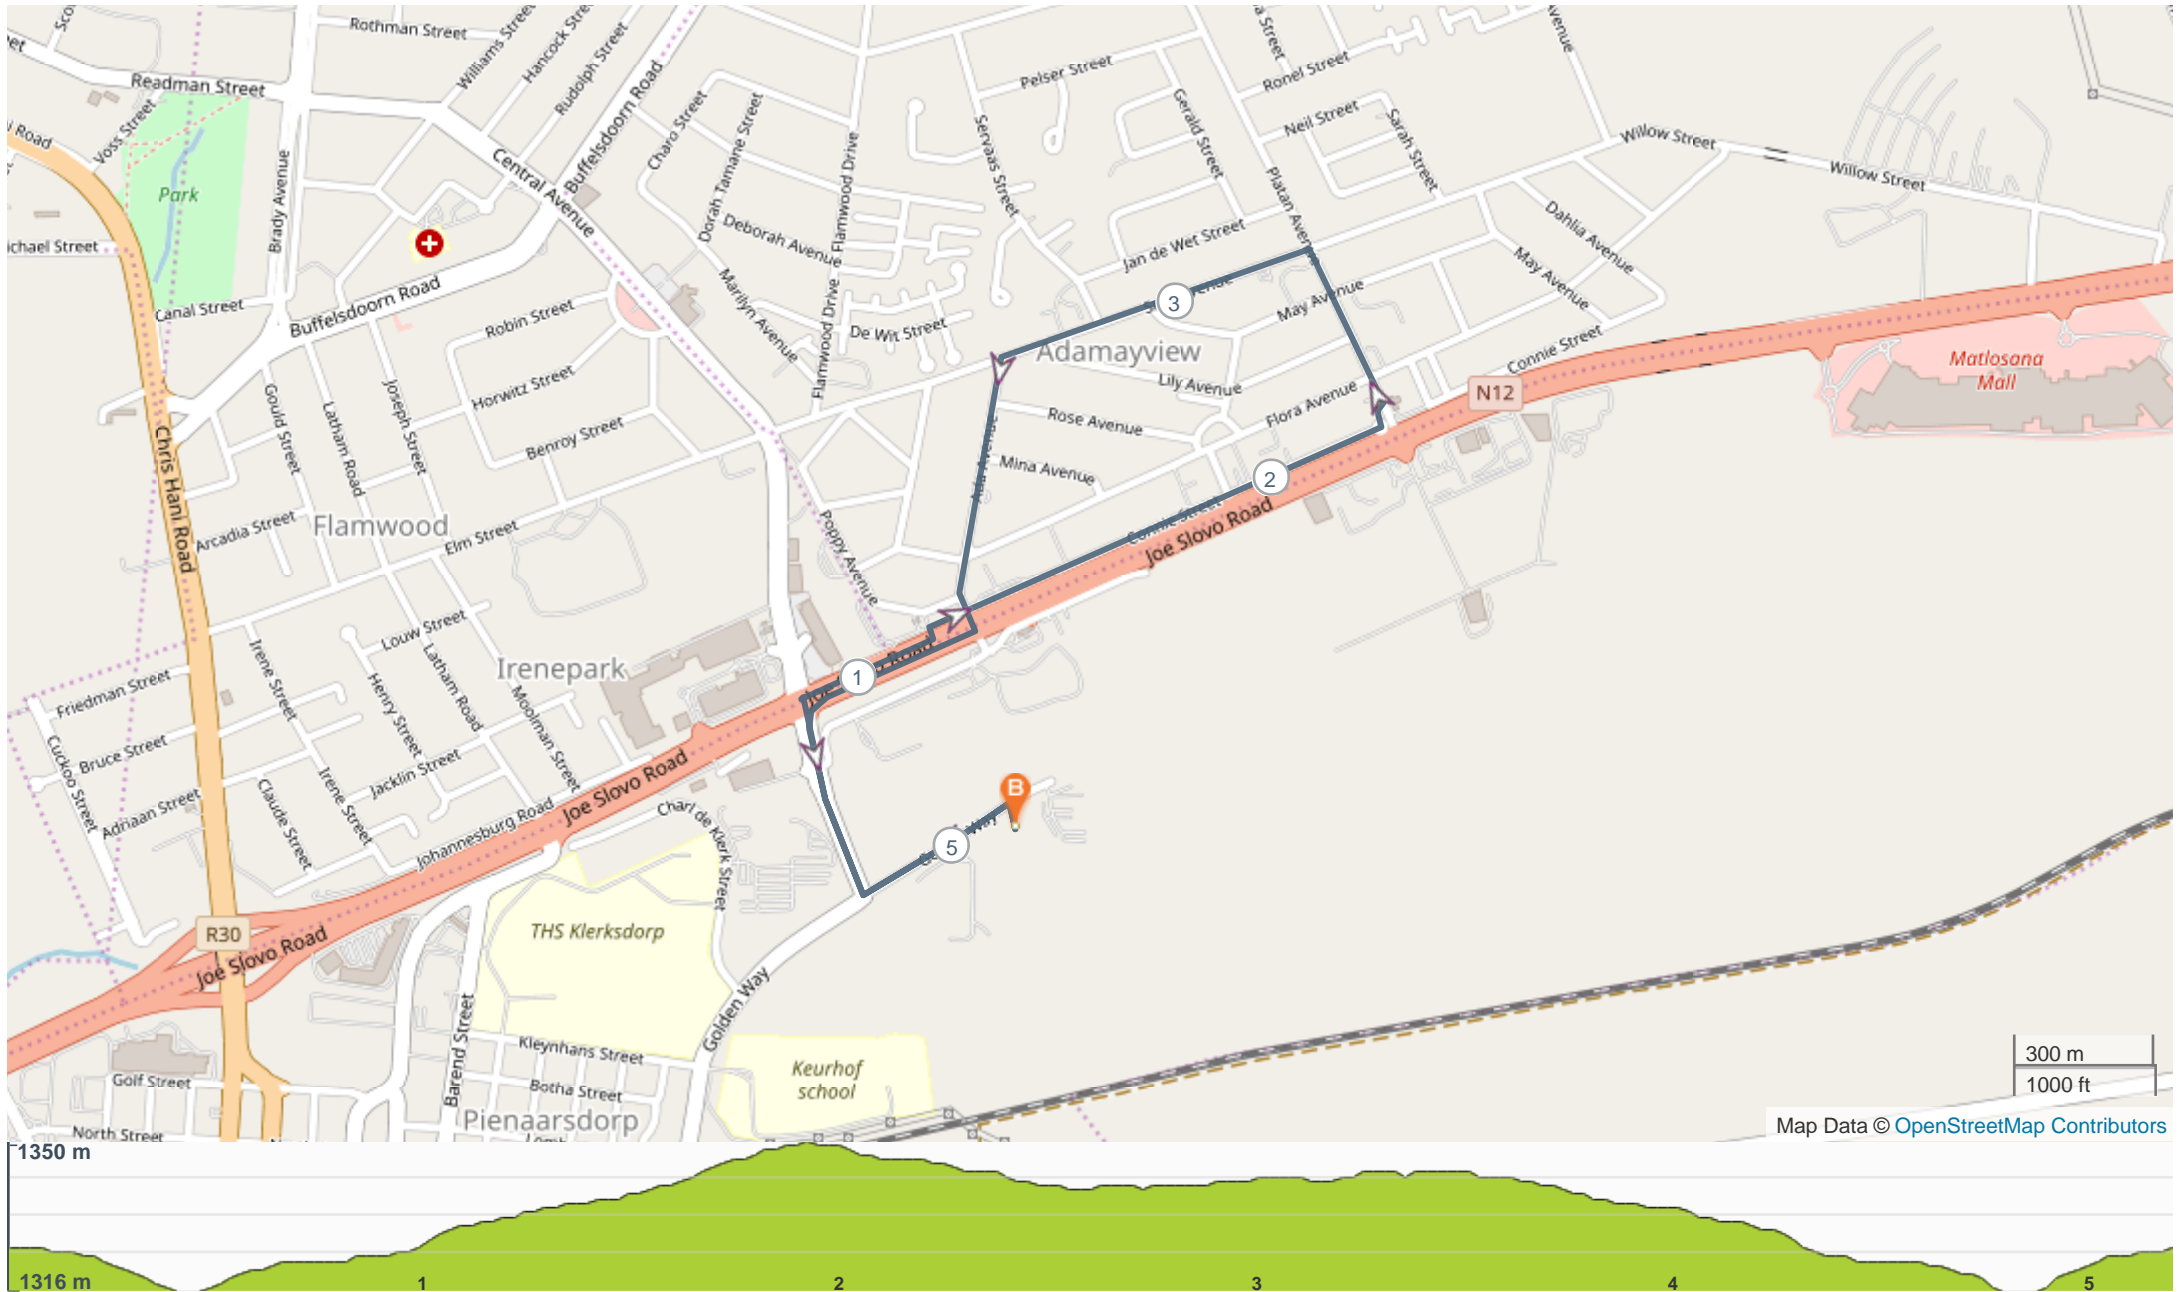

North West N12 Ultra Marathon 5Km Run / Walk Loop

ROUTE DIRECTIONS

No	Km	Turn	Directions
1	0.000		Start on at Klerksdorp Recreation Centre Mark A
2	0.057	←	Turn left onto Golden Way
3	0.423	→	Turn right onto Central Avenue
4	0.644		Keep right onto Central Avenue
5	0.865	←	Turn left onto Joe Slovo Road, N12
6	1.182	←	Turn left
7	1.209	←	Turn left onto Connie Street
8	2.321	←	Turn left onto Platan Avenue
9	2.684	←	Turn left onto Smit Avenue
10	3.382	←	Turn left onto Ada Avenue
11	3.983	←	Turn left onto Joe Slovo Road, N12
12	4.330		Keep left
13	4.788	←	Turn left onto Golden Way
14	5.155	→	Turn right
15	5.212		Finish the loop at Klerksdorp Recreation Centre Mark B