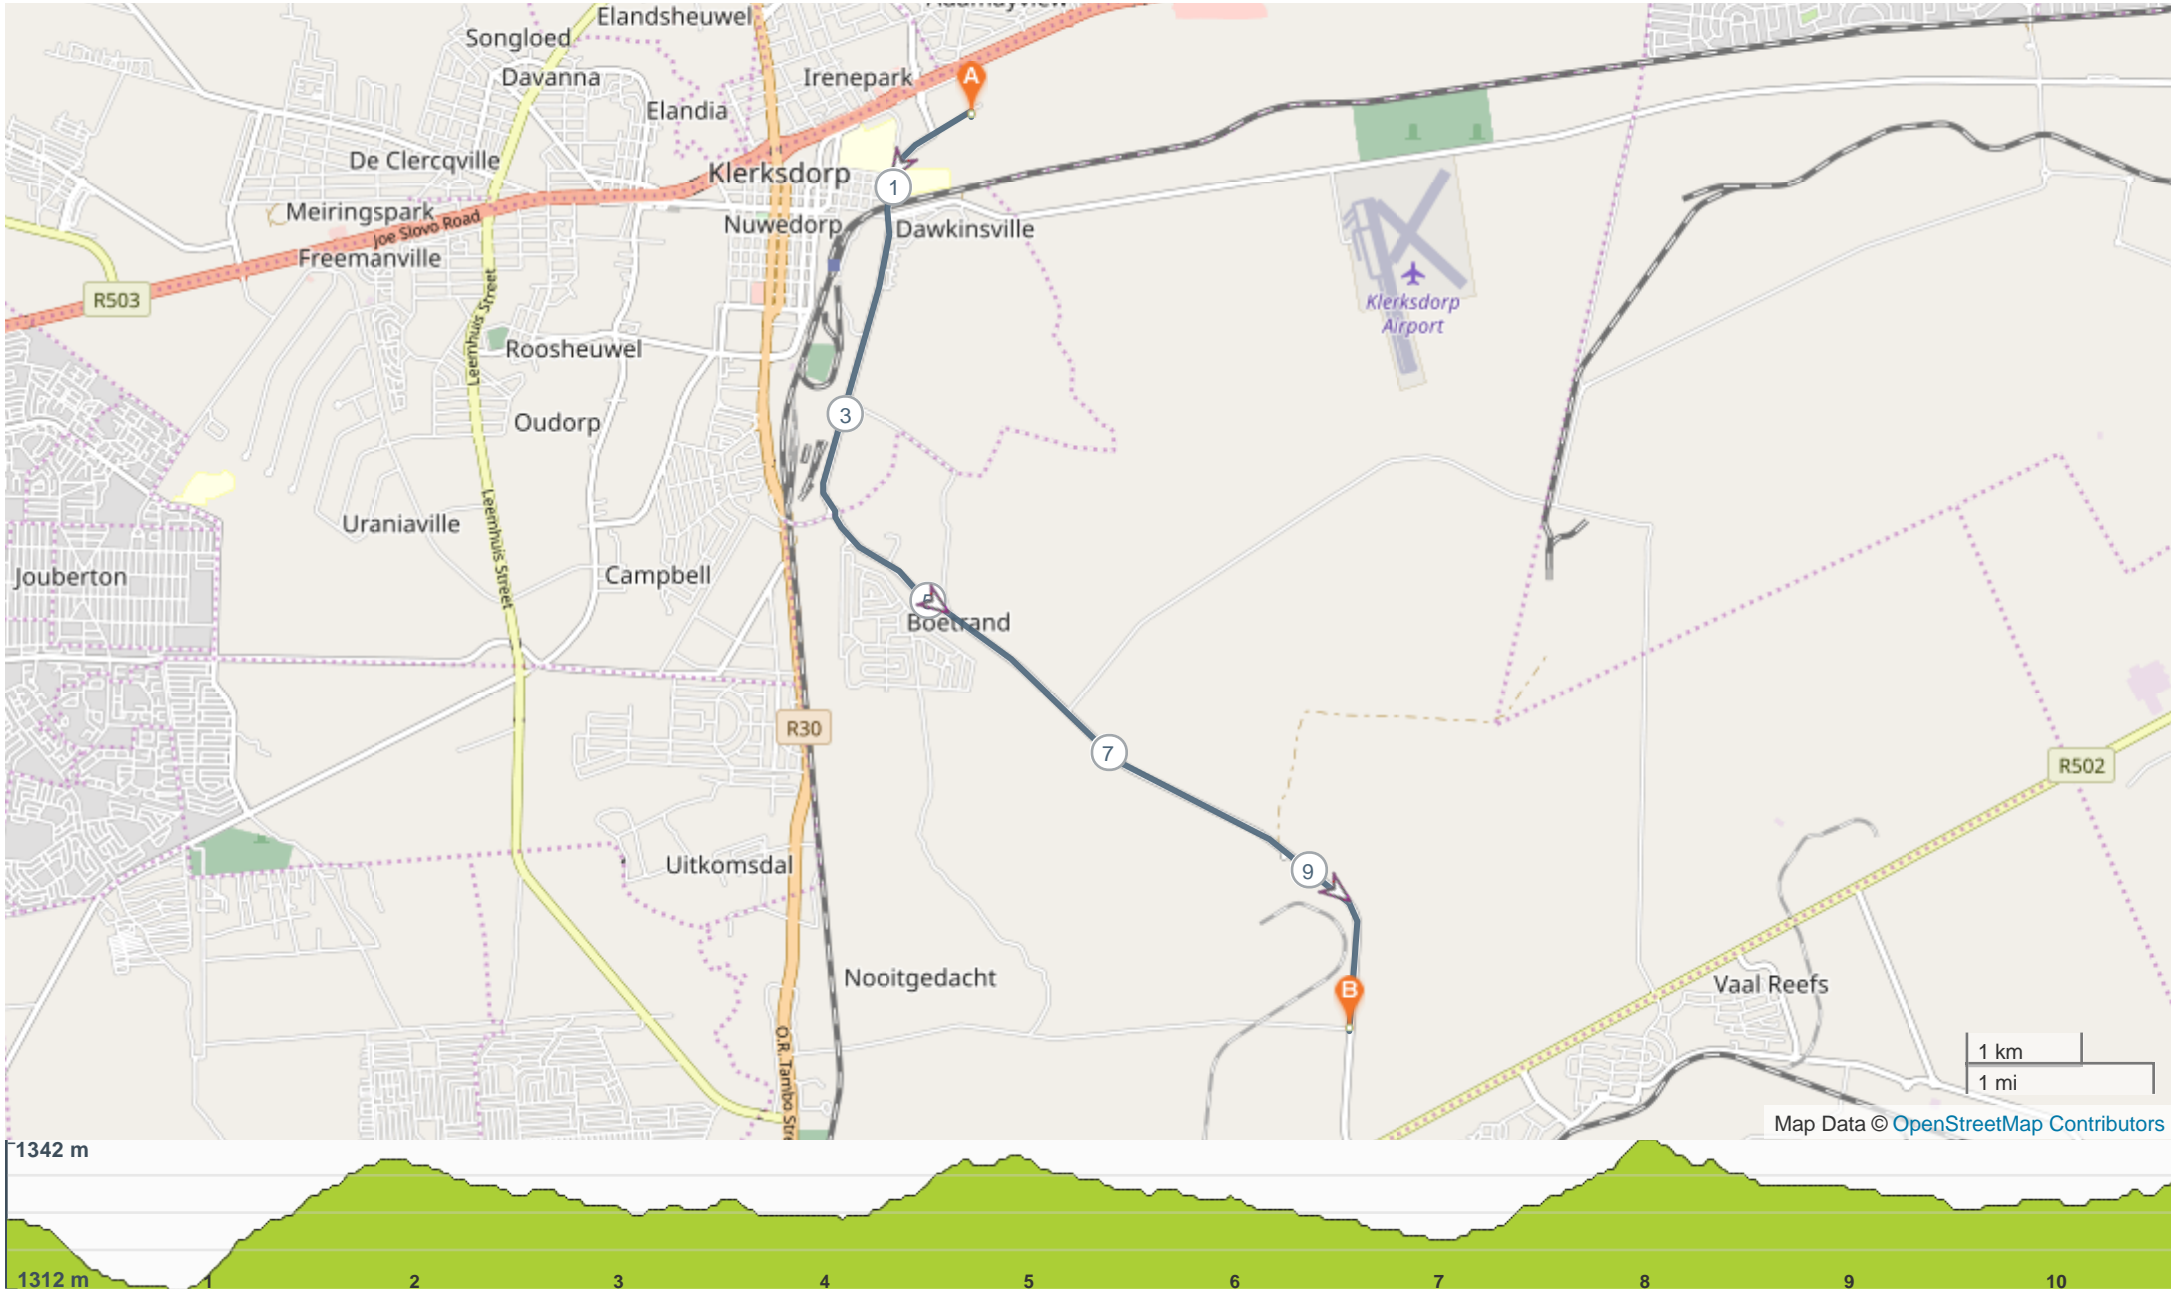

North West N12 Ultra Marathon 21Km Endurance Loop

ROUTE DIRECTIONS

No	Km	Turn	Directions
1	0.057	←	Turn left onto Golden Way
2	0.423		Turn right onto Central Avenue
3	3.884		At roundabout, take exit 1
4	10.588		This will be the Halfway Mark of the route. Make your way back to Klerksdorp Recreation Centre for Finishing.