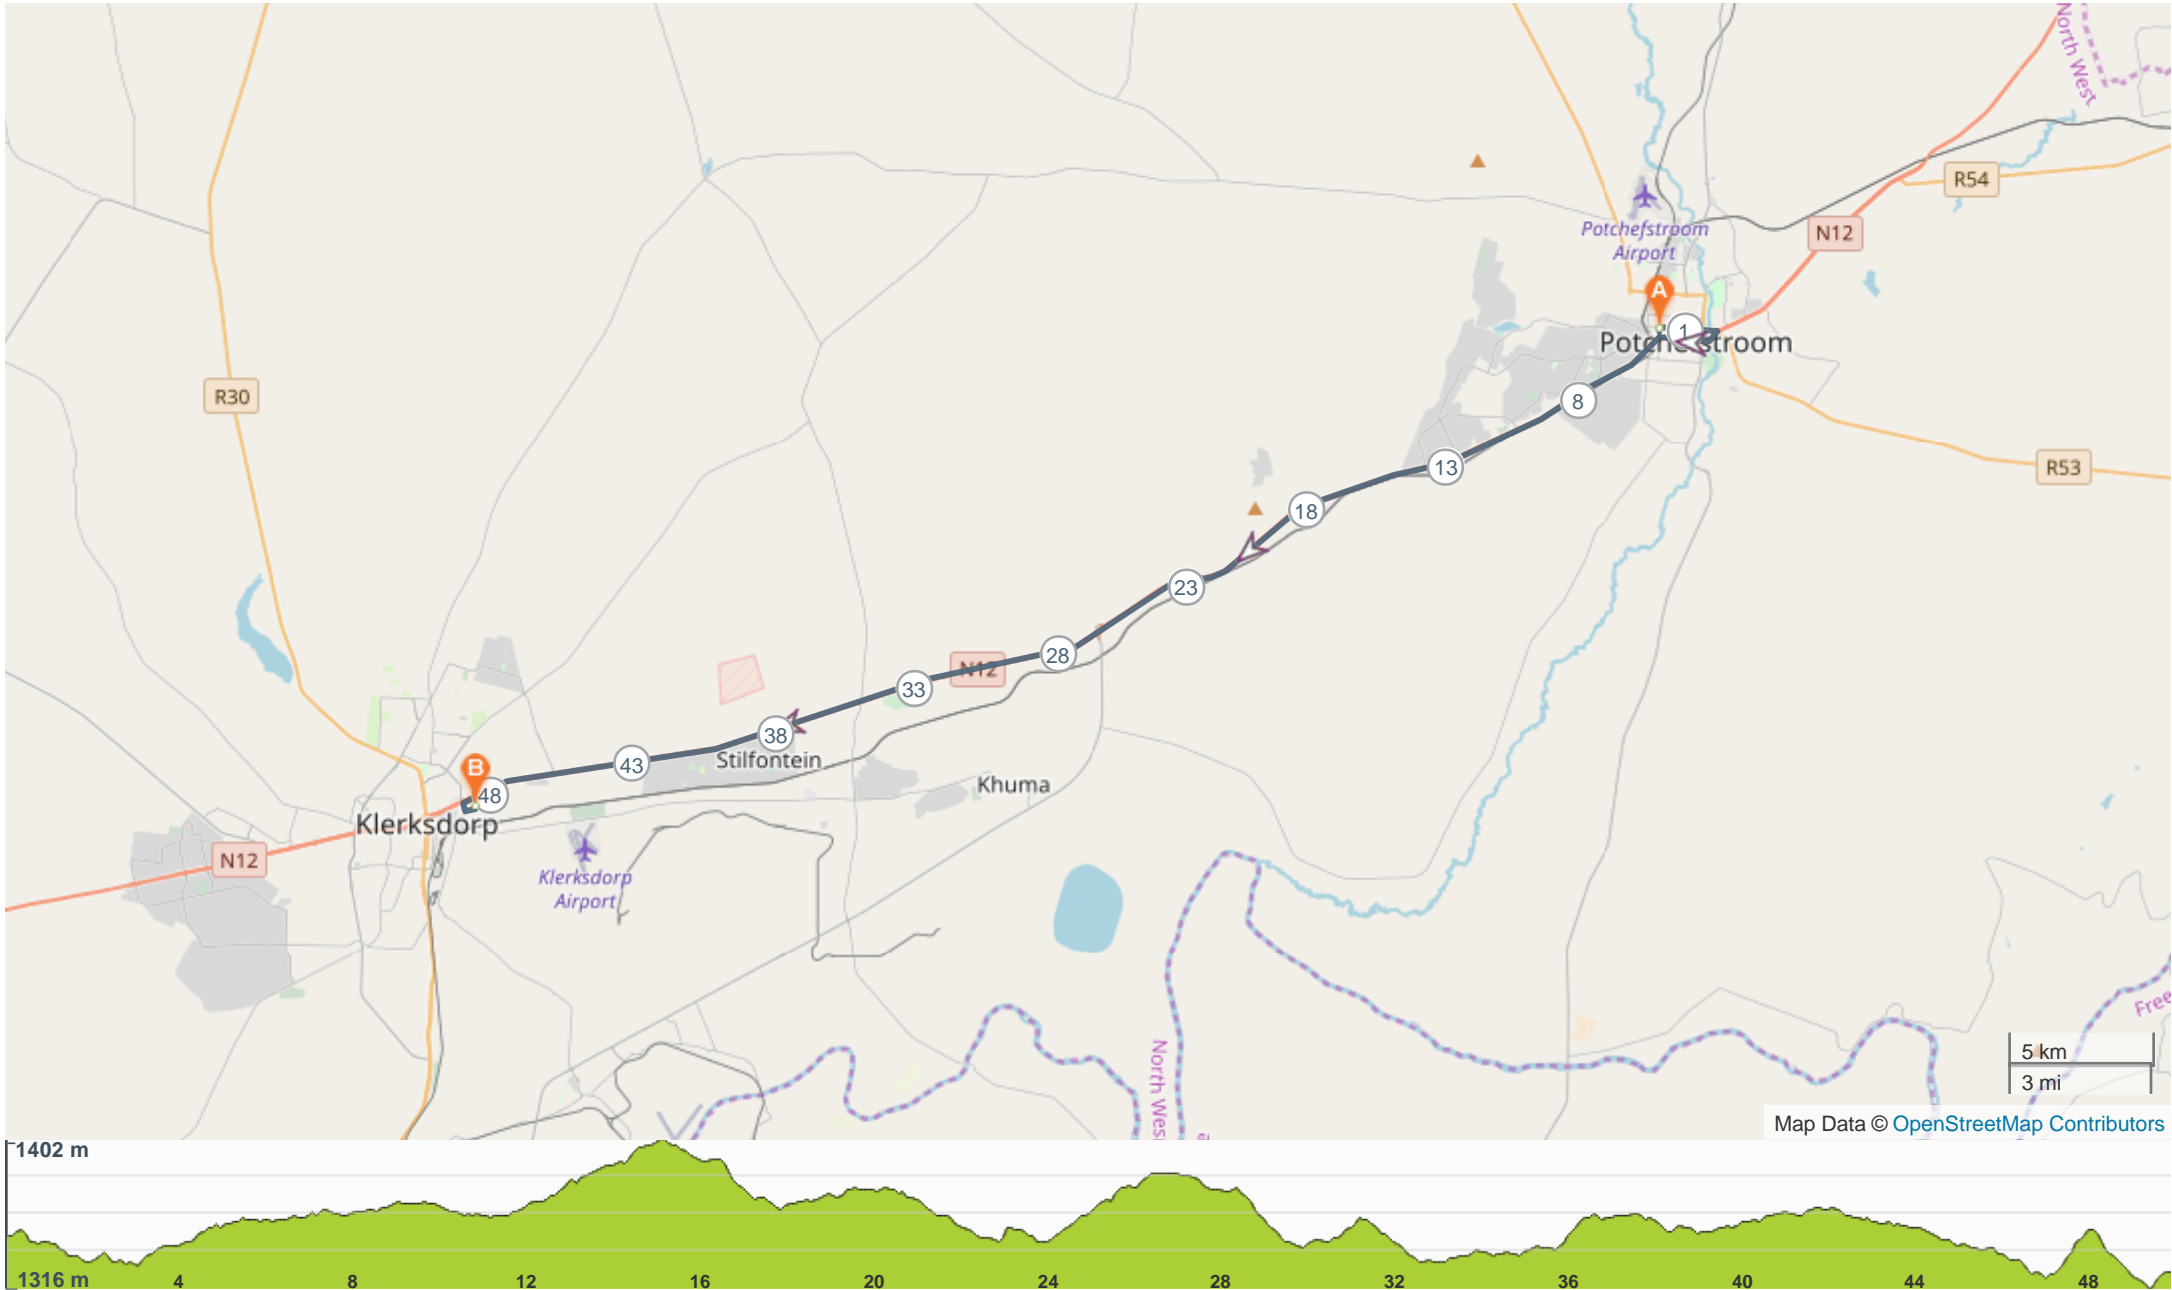

North West N12 Ultra Marathon 50Km Route

ROUTE DIRECTIONS

No	Km	Turn	Directions
1	0.000		Start on
2	0.209	→	Turn right onto James Moroka Avenue
3	2.150		Keep left
4	2.177	↙	Turn sharp left onto James Moroka Avenue, R53
5	2.264	→	Turn right onto Nelson Mandela Drive, N12
6	48.402	↖	Keep left
7	48.435	→	Turn right
8	49.029	←	Turn left onto Central Avenue
9	49.320	←	Turn left onto Golden Way
10	49.687	→	Turn right
11	49.966	←	Turn left onto Golden Way
12	50.023		FINISH