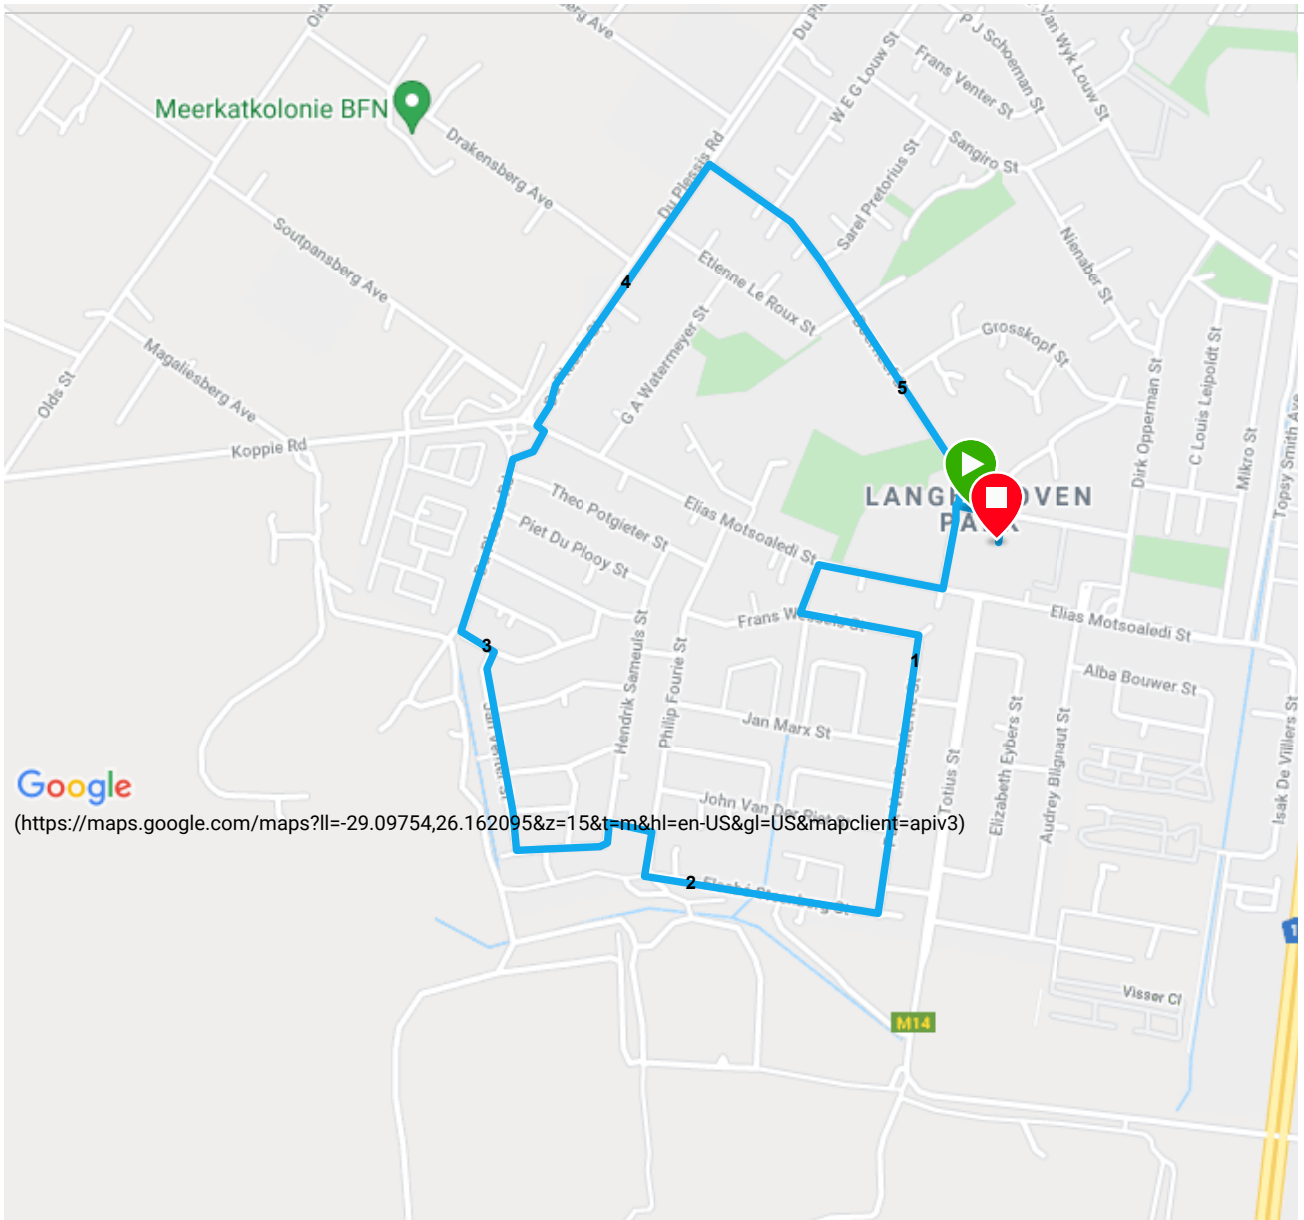

Night Race 5km

5.43 km
Distance

Running
Course Type

Private: Available only to you. Make Public • Learn More

Send to Device

Create PacePro Strategy

Google

(<https://maps.google.com/maps?ll=-29.09754,26.162095&z=15&t=m&hl=en-US&gl=US&mapclient=apiv3>)