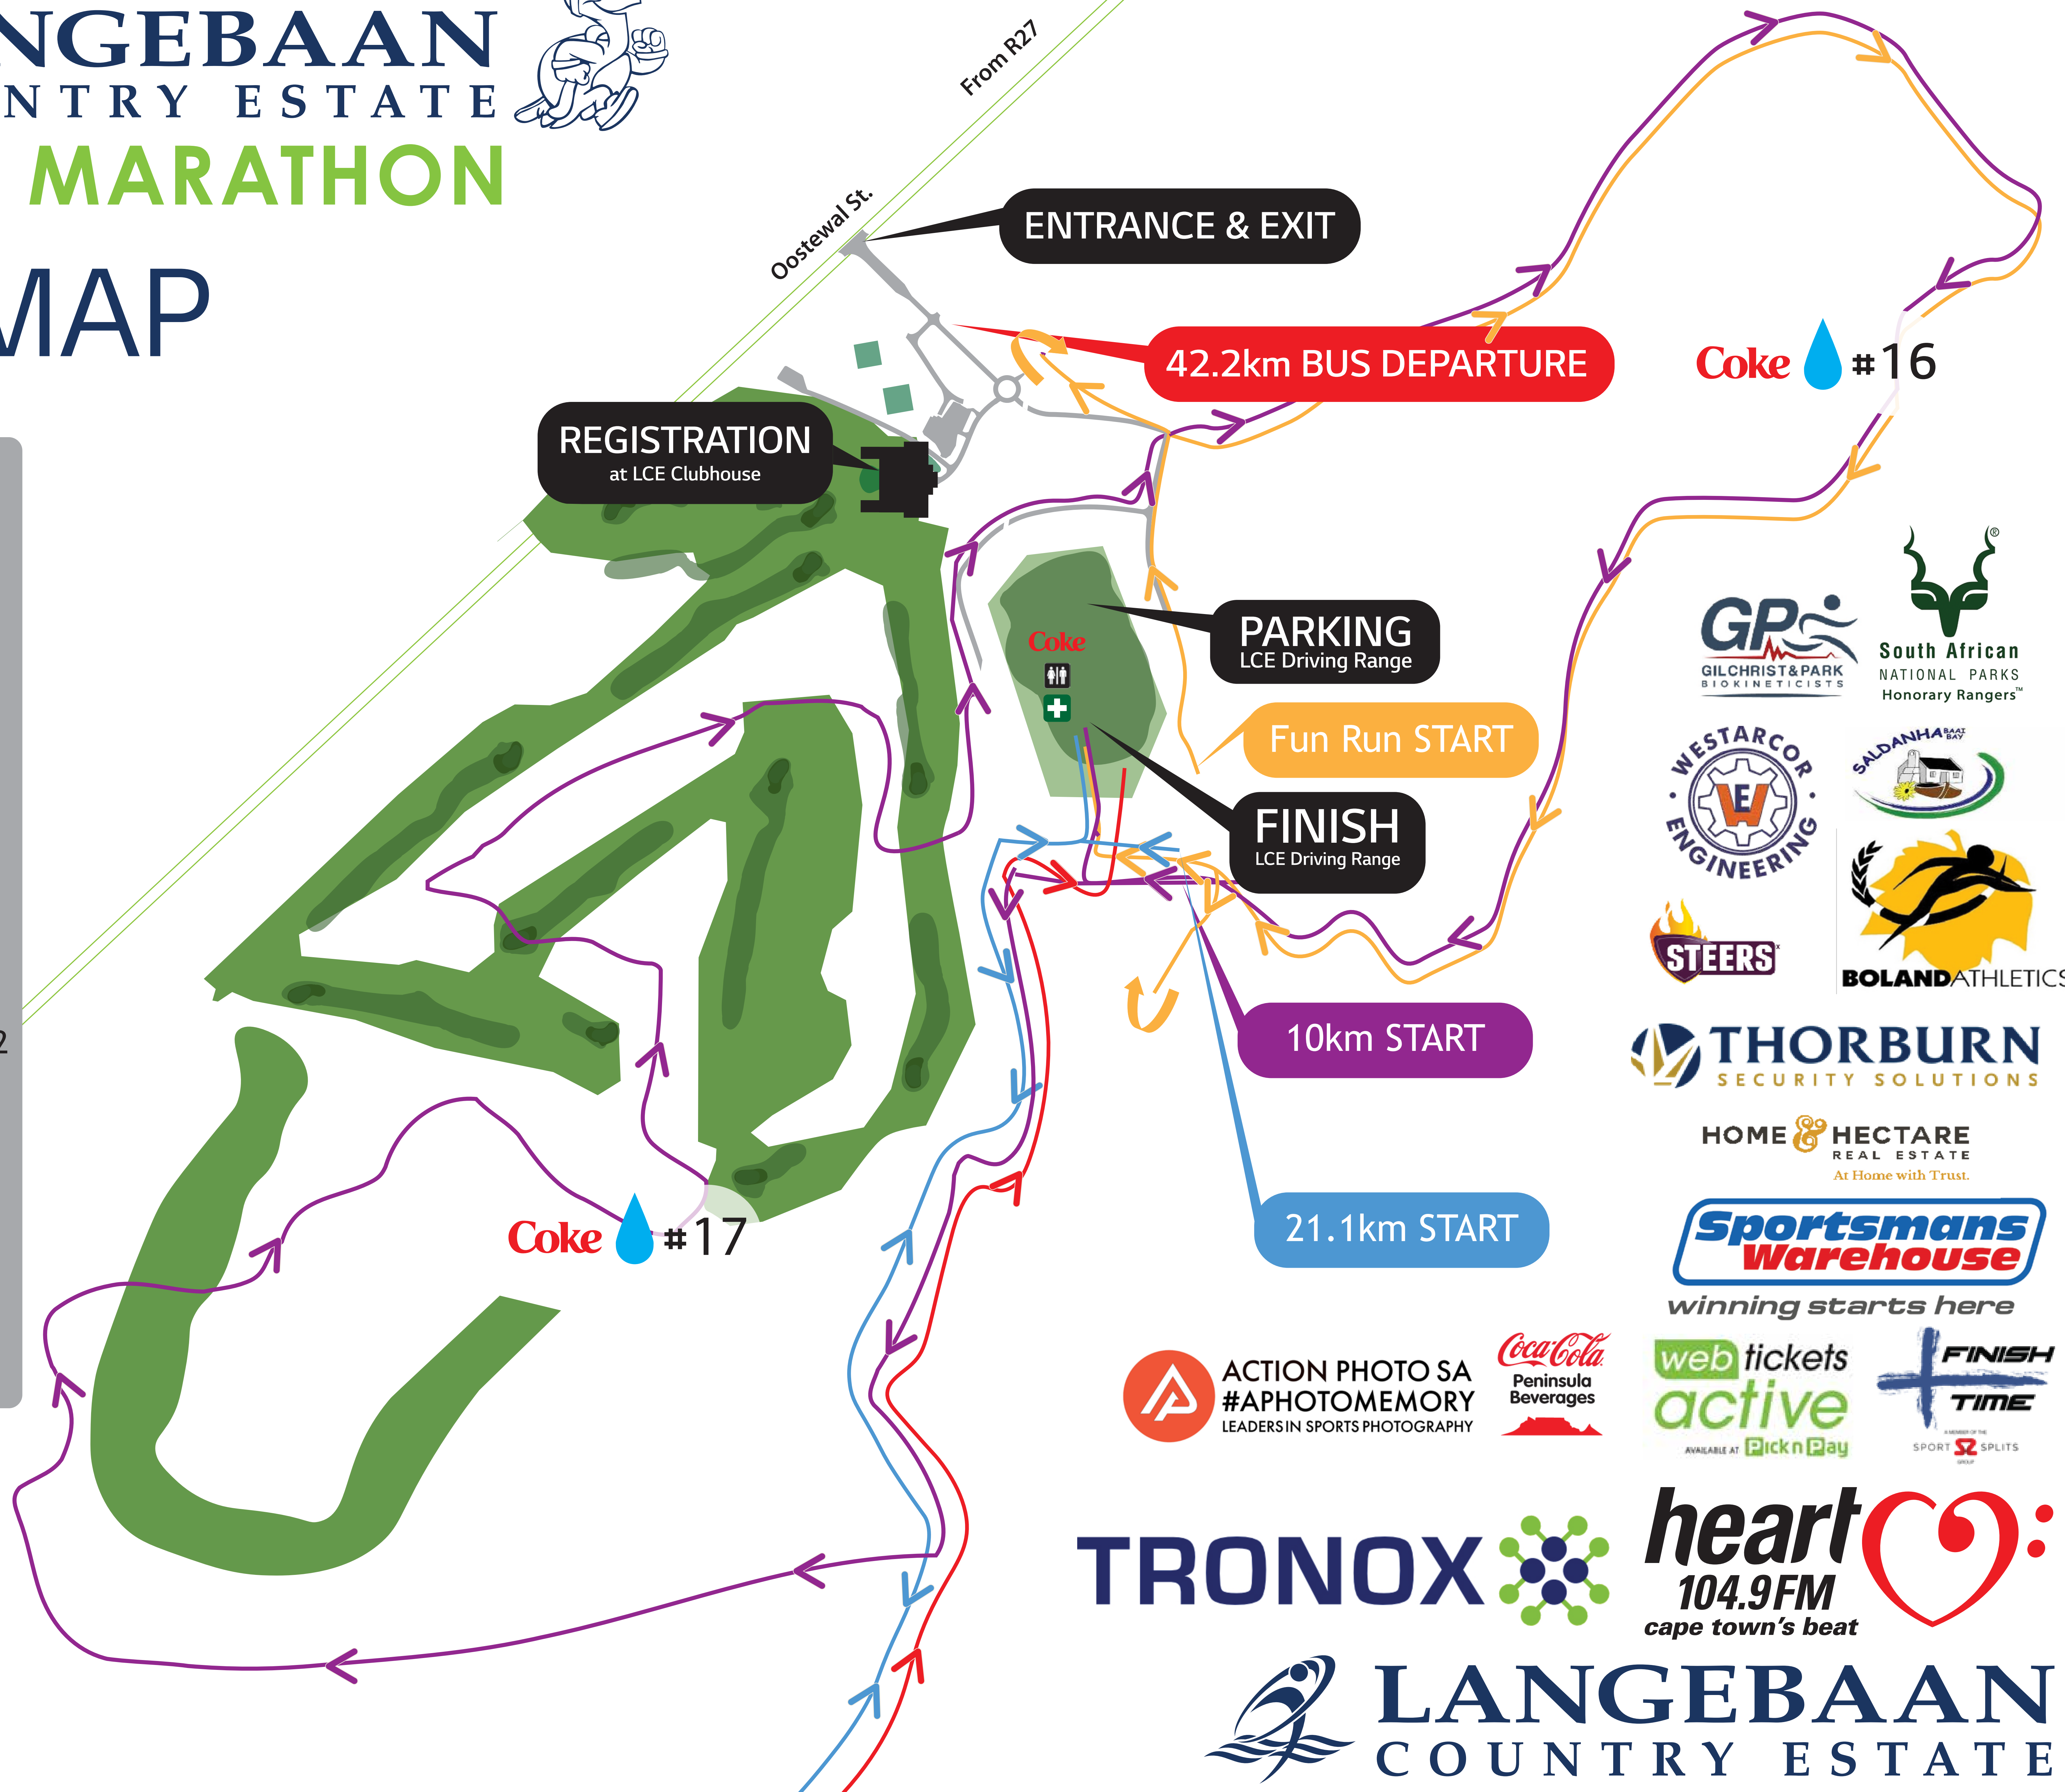

LANGEBAAAN COUNTRY ESTATE WESKUS MARATHON

ROUTE MAP

Legend

- Marathon 42.2km
- Half Marathon 21.1km
- 10km
- Fun Run 5km
- Roads
- Medic Facility
- Toilet Facilities
- Water Point **Coke**

Water Points

- #1 Club Mykonos
- #2 BMG
- #3 Hytec Saldanha
- #4 Zoom Fibre
- #5 Reko Rekenmeesters Ing.
- #6 Curro Private School
- #7 Harcourts Langebaan
- #8 Remax Langebaan
- #9 CrossFit Vredenburg
- #10 Seeff
- #11 Oxigym
- #12 Langebaan Country Estate - 1
- #13 Electrical & Lighthouse
- #14 Home & Hectare Real Estate
- #15 Rawson Properties Langebaan
- #16 Langebaan Country Estate - 2
- #17 Herbalife

HOME & HECTARE REAL ESTATE
At Home with Trust

SALDANHA

WESTARCOR ENGINEERING

STEERS

ROUTE MAP

Legend

- Marathon 42.2km
- Half Marathon 21.1km
- 10km
- Fun Run 5km
- Roads
- ⊕ Medic Facility
- ♿ Toilet Facilities
- 💧 Water Point **Coke**

Water Points

- #16 Langebaan Country Estate - 2
- #17 Harcourts West Coast

ACTION PHOTO SA
#APHOTOMEMORY
LEADERS IN SPORTS PHOTOGRAPHY

Coca-Cola
Peninsula Beverages

web tickets active
AVAILABLE AT Pick n Pay