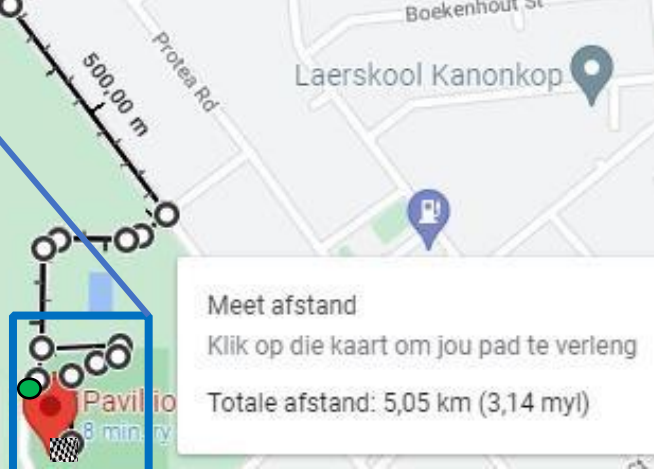

Meet afstand
Klik op die kaart om jou pad te verleng

Totale oppervlakte: 1,73 km² (18 587 687,24 vt.²)
Totale afstand: 10,33 km (6,42 myl)