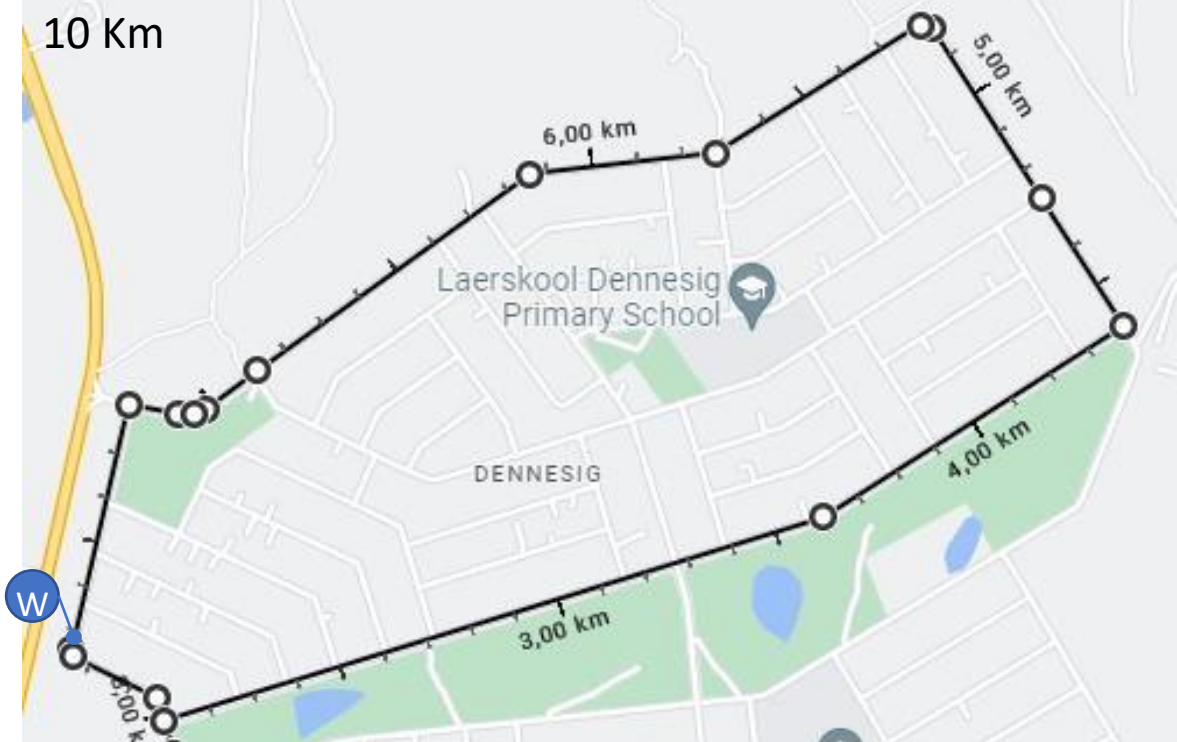

Turn LEFT into Sipres street and RIGHT into Piet Grobler ave. Turn RIGHT into Helen Joseph street, past the water point, all the way up Helen Joseph street.

Turn LEFT into Sipres road. Follow the roadway, down Harry Gwala str.

Turn LEFT into Verkenner street and follow roadway down

Verkenner and Piet Grobler street

Turn LEFT into Sipres road

Turn RIGHT into Pelican str, LEFT in Karee str and RIGHT in to
Korhaan str.

Turn RIGHT into Mimosa str, Cross Protea str into Asalia str, Turn
LEFT into Impala str then turn RIGHT into Bokmakierie, Turn LEFT at
wrestling club entrance

Turn RIGHT into stadium towards the finish line

10 Km

4.9 Km

Meet afstand
 Klik op die kaart om jou pad te verleng

Totale oppervlakte: 1,73 km² (18 587 687,24 vt.²)
 Totale afstand: 10,33 km (6,42 myl)

Meet afstand
 Klik op die kaart om jou pad te verleng

Totale afstand: 5,05 km (3,14 myl)

M11

M12

M13

M14

M15 & 16

M10

M17
2.5 km turn