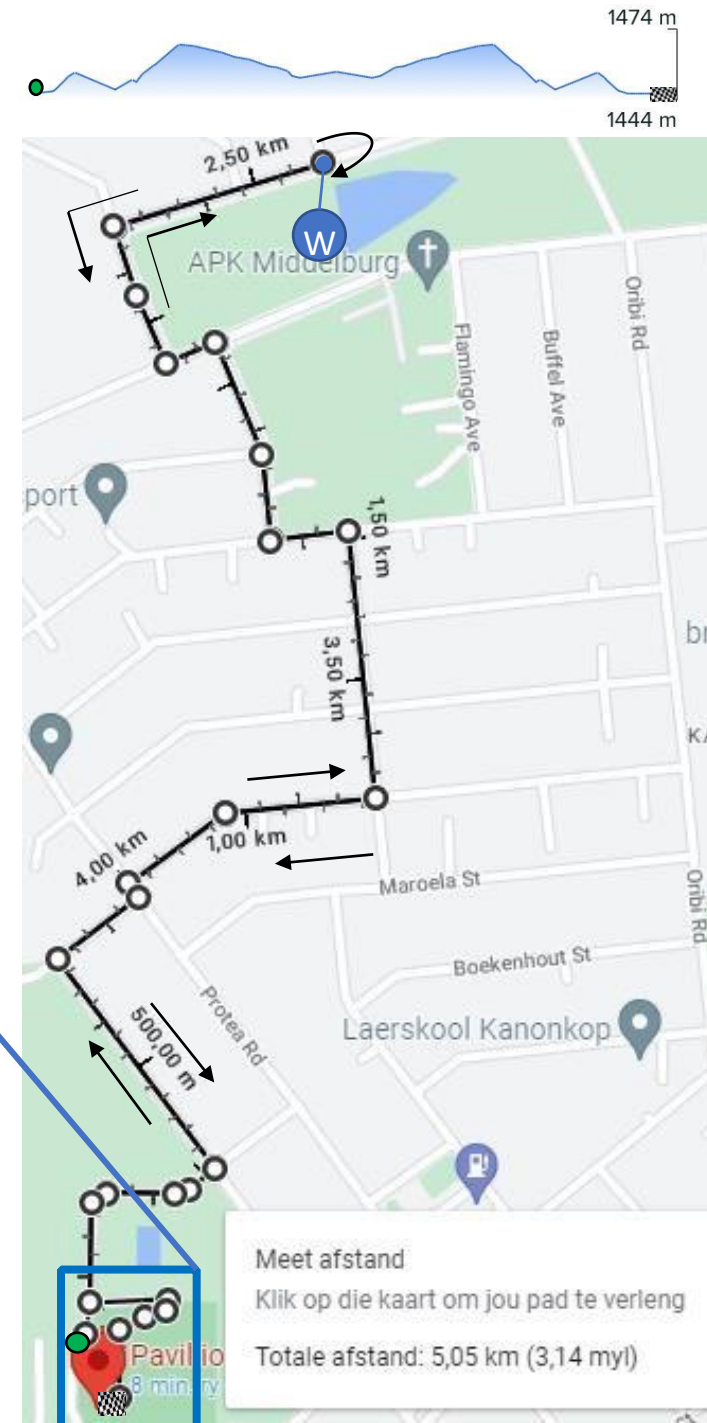

Midack AC 4.9 km Night FunRun

– 15 Jan 2025

Start at the Northern entrance of Kees Taljaard Stadium, in Bokmakerie street

Head north up Bokmakerie street, past the public pool

Turn LEFT into Impala str and turn RIGHT into Asalia street

Cross Protea str into Mimosa str.

Turn LEFT into Korhaan str towards Karee str

Turn LEFT into Karee str and RIGHT into Pelican street. Turn

LEFT into Sipres street and immediately RIGHT into Piet Grobler ave.

Turn RIGHT into Helen Joseph street to the water point.

Turn Around at the waterpoint (follow same route back)

Turn RIGHT into Piet Grobler Avenue

Turn LEFT into Sipres road

Turn RIGHT into Pelican str, LEFT in Karee str and RIGHT in to Korhaan str.

Turn RIGHT into Mimosa str, Cross Protea str into Asalia str

Turn LEFT into Impala str then turn RIGHT into Bokmakerie

Turn LEFT at wrestling club entrance