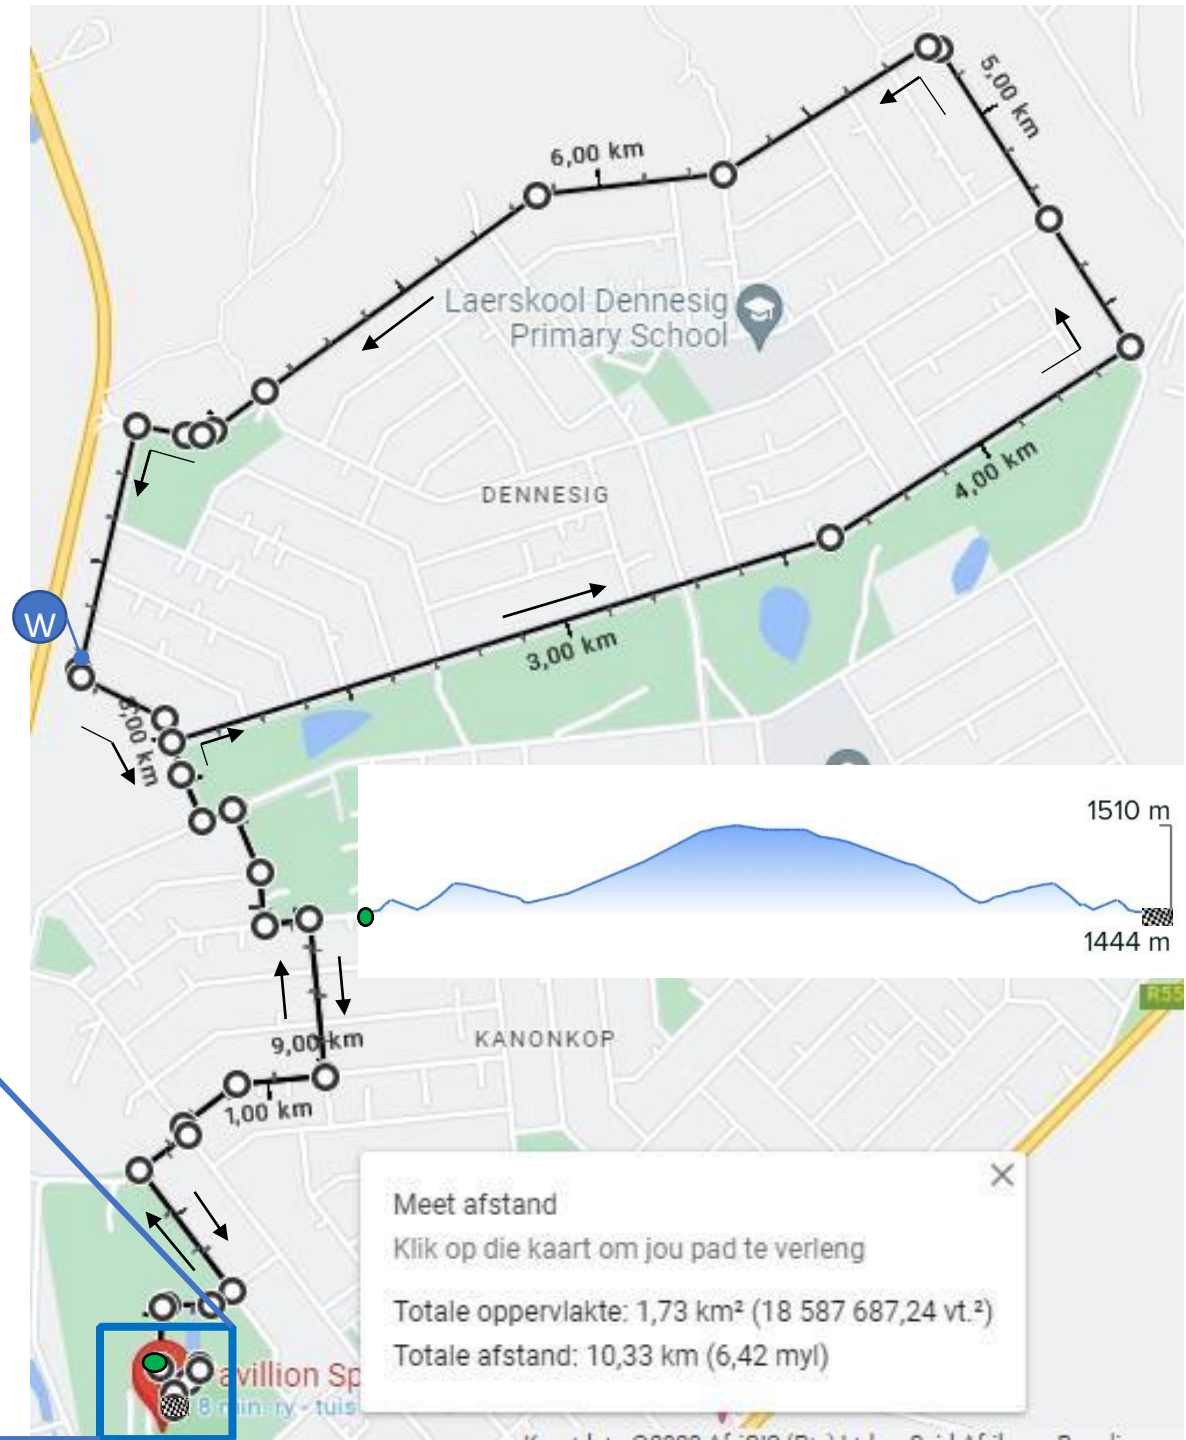

LEFT into Sipres street and immediately RIGHT into Piet Grobler ave.

Turn RIGHT into Helen Joseph street to the water point.

Turn Around at the waterpoint (follow same route back)

Turn RIGHT into Piet Grobler Avenue

Turn LEFT into Sipres street and RIGHT into Piet Grobler ave. Turn RIGHT into Helen Joseph street, past the water point, all the way up Helen Joseph street.

Turn LEFT into Sipres road. Follow the roadway, down Harry Gwala str.

Turn RIGHT into stadium towards the finish line

10 Km

4.9 Km

Meet afstand
 Klik op die kaart om jou pad te verleng

Totale oppervlakte: 1,73 km² (18 587 687,24 vt.²)
 Totale afstand: 10,33 km (6,42 myl)

Meet afstand
 Klik op die kaart om jou pad te verleng

Totale afstand: 5,05 km (3,14 myl)

M11

M12

M13

M14

M15 & 16

M10

M17
2.5 km turn