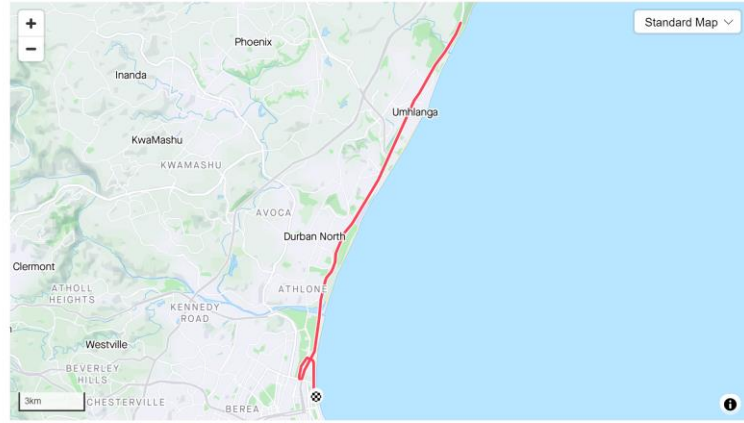

BALWIN PROPERTIES MARATHON 42K 2023

Running Route

★ Saved Edit

Moderate

42.2 km 227 m

3:41:57

CREATED BY Andrew Taylor 23 May 2022 · Public

Route and Elevation

BALWIN PROPERTIES HALF MARATHON 21K 2023

Running Route

★ Saved Edit

Moderate

21.1 km 103 m

1:21:45

CREATED BY Andrew Taylor 23 May 2022 · Public

Route and Elevation