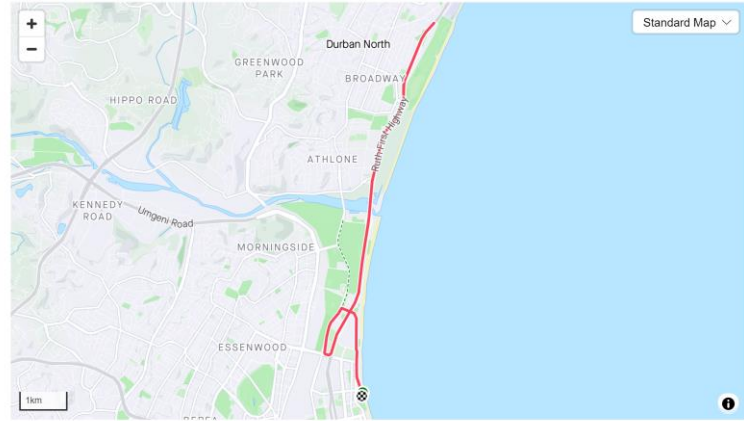

BALWIN PROPERTIES MARATHON 42K 2023

Running Route

★ Saved Edit

Moderate

42.2 km 227 m

3:41:57

CREATED BY Andrew Taylor 23 May 2022 · Public

Route and Elevation

BALWIN PROPERTIES HALF MARATHON 21K 2023

Running Route

★ Saved Edit

Moderate

21.1 km 103 m

1:21:45

CREATED BY Andrew Taylor 23 May 2022 · Public

Route and Elevation