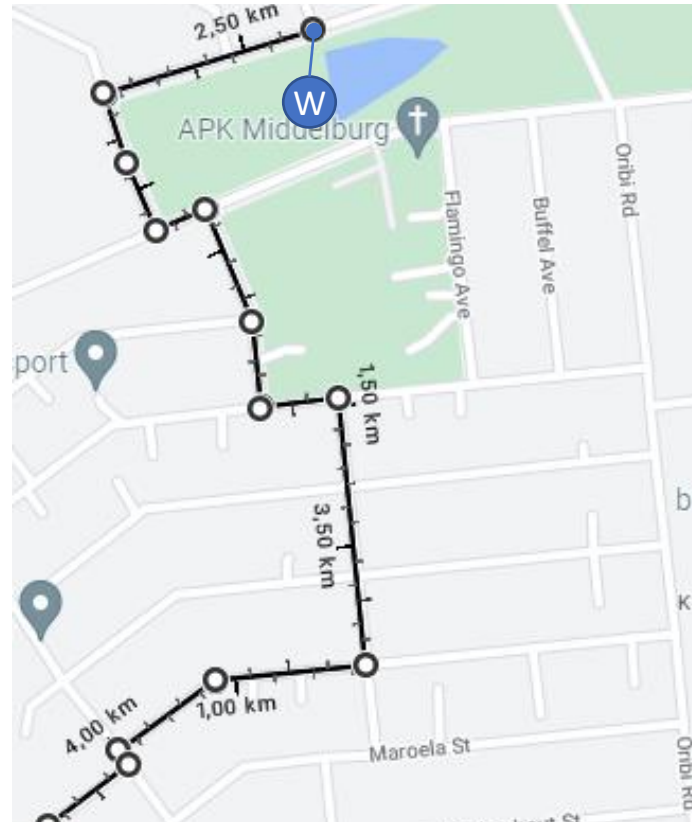

10 Km

4.9 Km

Meet afstand
Klik op die kaart om jou pad te verleng

Totale oppervlakte: 1,73 km² (18 587 687,24 vt.²)
Totale afstand: 10,33 km (6,42 myl)

Meet afstand
Klik op die kaart om jou pad te verleng

Totale afstand: 5,05 km (3,14 myl)