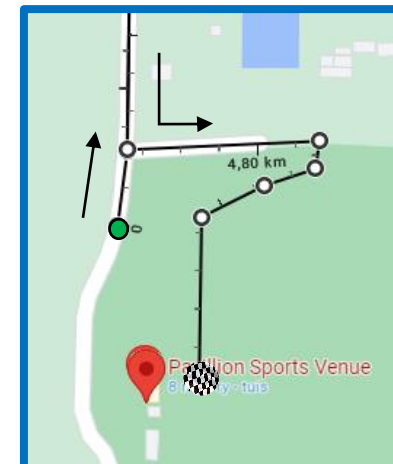

MIDACK ATHLETIC CLUB

Midack AC Night Race Route

17 January 2024, 19:00

Kees Taljaard Stadium, Middelburg

Midack AC 4.9 km Night FunRun – 17 Jan 2024

Start at the Northern entrance of Kees Taljaard Stadium, in Bokmakierie street
Head north up Bokmakierie street, past the public pool
Turn LEFT into Impala str and turn RIGHT into Asalia street
Cross Protea str into Mimosa str.
Turn LEFT into Korhaan str towards Karee str
Turn LEFT into Karee str and RIGHT into Pelican street.
Turn LEFT into Sipres street and immediately RIGHT into Piet Grobler ave.
Turn RIGHT into Helen Joseph street to the water point.
Turn Around at the waterpoint (follow same route back)
Turn RIGHT into Piet Grobler Avenue
Turn LEFT into Sipres road
Turn RIGHT into Pelican str, LEFT in Karee str and RIGHT in to Korhaan str.
Turn RIGHT into Mimosa str, Cross Protea str into Asalia str
Turn LEFT into Impala str then turn RIGHT into Bokmakierie
Turn LEFT at wrestling club entrance
Turn RIGHT into stadium towards the finish line

Midack AC 10 km Night Race – 17 Jan 2024

Start at the Northern entrance of Kees Taljaard Stadium, in Bokmakierie street

Head north up Bokmakierie street, past the public pool

Turn LEFT into Impala str and turn RIGHT into Asalia street

Cross Protea str into Mimosa str.

Turn LEFT into Korhaan str towards Karee str

Turn LEFT into Karee str and RIGHT into Pelican street.

Turn LEFT into Sipres street and RIGHT into Piet Grobler ave.

Turn RIGHT into Helen Joseph street, past the water point, all the way up Helen Joseph street.

Turn LEFT into Sipres road. Follow the roadway, down Harry Gwala str.

Turn LEFT into Verkenner street and follow roadway down Verkenner and Piet Grobler street

Turn LEFT into Sipres road

Turn RIGHT into Pelican str, LEFT in Karee str and RIGHT in to Korhaan str.