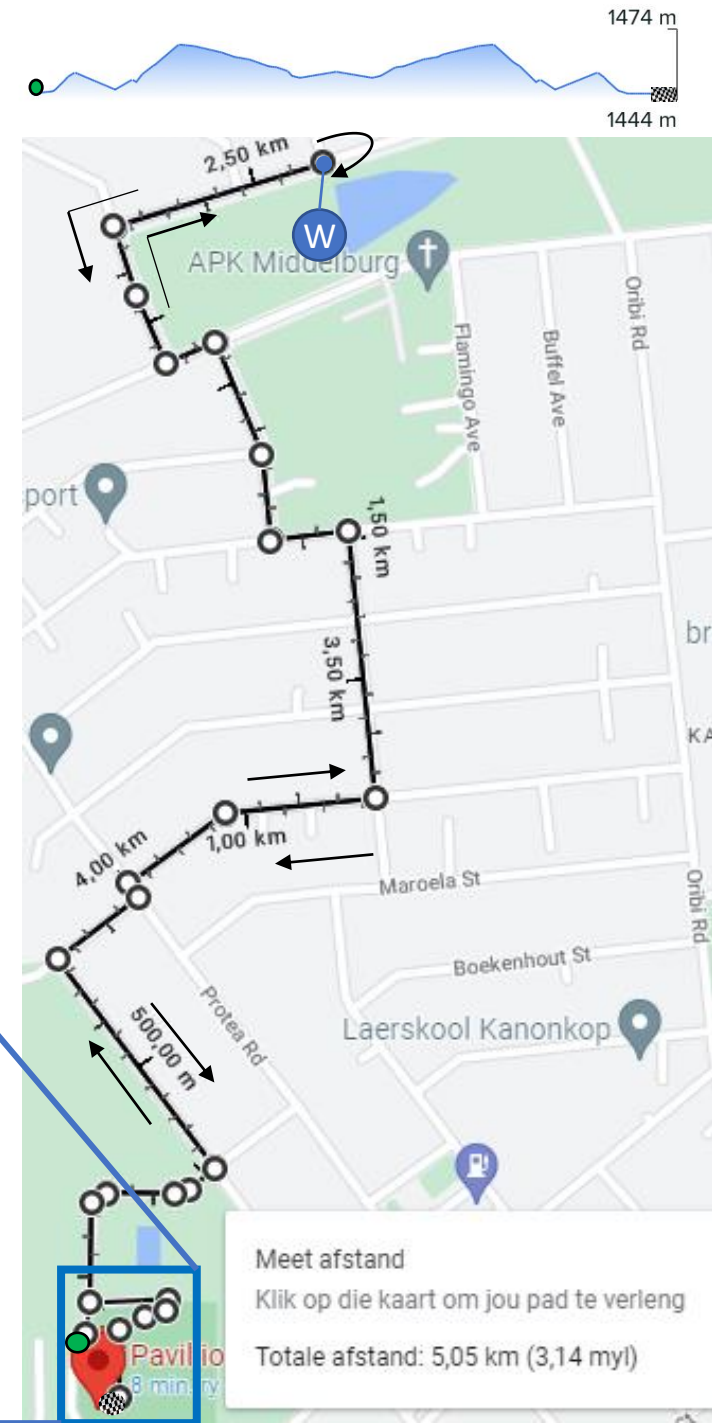

MIDACK ATHLETIC CLUB

Midack AC Night Race Route

17 January 2024, 19:00

Kees Taljaard Stadium, Middelburg

Midack AC 4.9 km Night FunRun – 17 Jan 2024

Start at the Northern entrance of Kees Taljaard Stadium, in Bokmakierie street
Head north up Bokmakierie street, past the public pool
Turn LEFT into Impala str and turn RIGHT into Asalia street
Cross Protea str into Mimosa str.
Turn LEFT into Korhaan str towards Karee str
Turn LEFT into Karee str and RIGHT into Pelican street.
Turn LEFT into Sipres street and immediately RIGHT into Piet Grobler ave.
Turn RIGHT into Helen Joseph street to the water point.
Turn Around at the waterpoint (follow same route back)
Turn RIGHT into Piet Grobler Avenue
Turn LEFT into Sipres road
Turn RIGHT into Pelican str, LEFT in Karee str and RIGHT in to Korhaan str.
Turn RIGHT into Mimosa str, Cross Protea str into Asalia str
Turn LEFT into Impala str then turn RIGHT into Bokmakierie
Turn LEFT at wrestling club entrance
Turn RIGHT into stadium towards the finish line

Midack AC 10 km Night Race – 17 Jan 2024

Start at the Northern entrance of Kees Taljaard Stadium, in Bokmakierie street

Head north up Bokmakierie street, past the public pool

Turn LEFT into Impala str and turn RIGHT into Asalia street

Cross Protea str into Mimosa str.

Turn LEFT into Korhaan str towards Karee str

Turn LEFT into Karee str and RIGHT into Pelican street.

Turn LEFT into Sipres street and RIGHT into Piet Grobler ave.

Turn RIGHT into Helen Joseph street, past the water point, all the way up Helen Joseph street.

Turn LEFT into Sipres road. Follow the roadway, down Harry Gwala str.

Turn LEFT into Verkenner street and follow roadway down Verkenner and Piet Grobler street

Turn LEFT into Sipres road

Turn RIGHT into Pelican str, LEFT in Karee str and RIGHT in to Korhaan str.