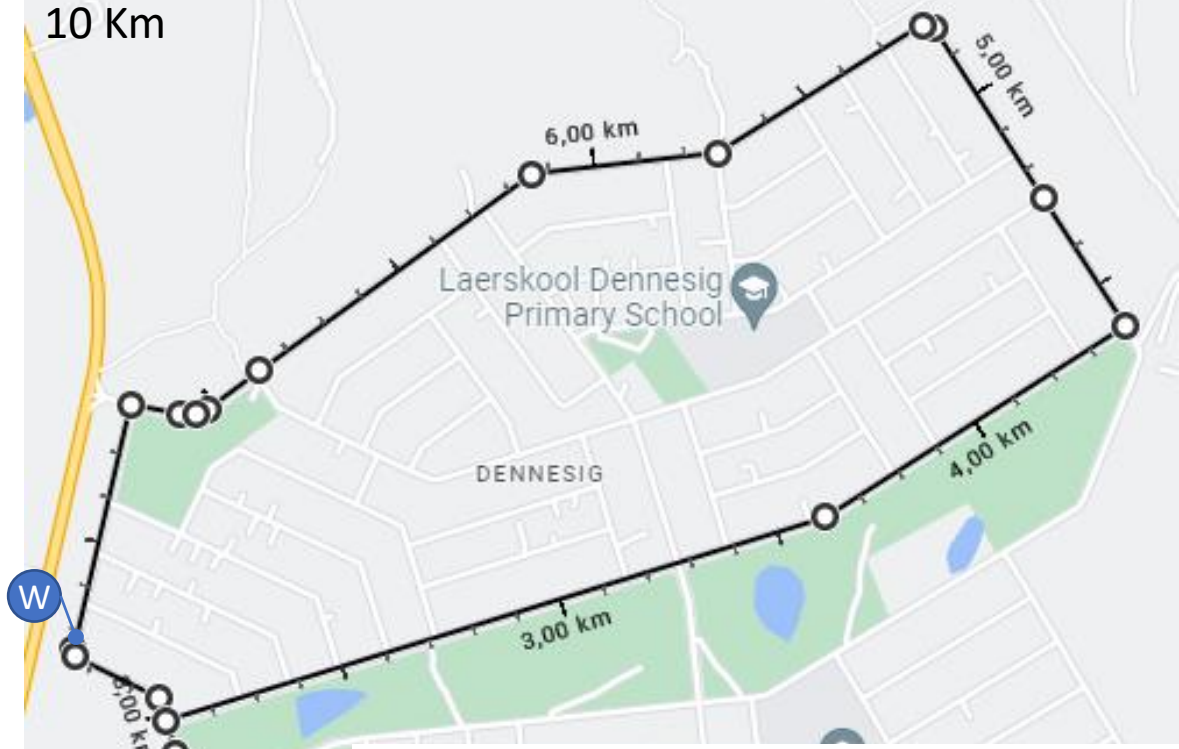

10 Km

4.9 Km

Meet afstand
Klik op die kaart om jou pad te verleng

Totale oppervlakte: 1,73 km² (18 587 687,24 vt.²)
Totale afstand: 10,33 km (6,42 myl)

Meet afstand
Klik op die kaart om jou pad te verleng

Totale afstand: 5,05 km (3,14 myl)