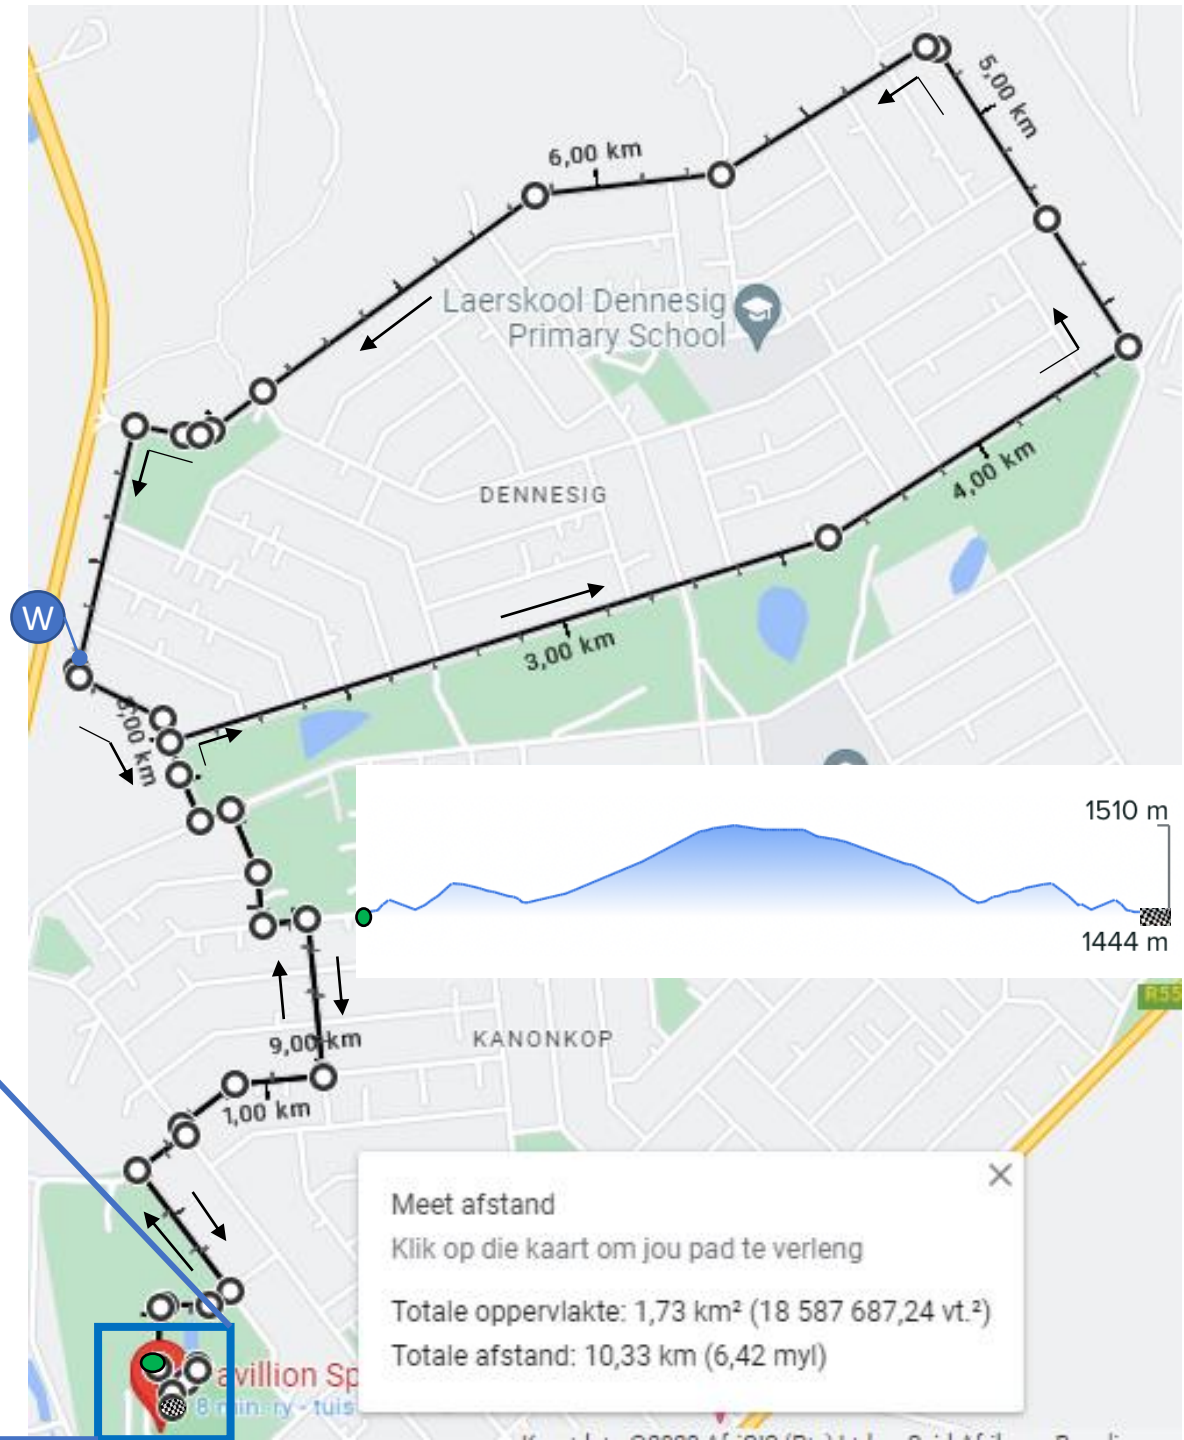

Cross Protea str into Mimosa str.

Turn LEFT into Korhaan str towards Karee str

Turn LEFT into Karee str and RIGHT into Pelican street.

Turn LEFT into Sipres street and RIGHT into Piet Grobler ave.

Turn RIGHT into Helen Joseph street, past the water point, all the way up Helen Joseph street.

Turn LEFT into Sipres road. Follow the roadway, down Harry Gwala str.

Turn LEFT into Verkenner street and follow roadway down Verkenner and Piet Grobler street

Turn LEFT into Sipres road

Turn RIGHT into Pelican str, LEFT in Karee str and RIGHT in to Korhaan str.

10 Km

4.9 Km

Meet afstand
 Klik op die kaart om jou pad te verleng

Totale oppervlakte: 1,73 km² (18 587 687,24 vt.²)
 Totale afstand: 10,33 km (6,42 myl)

Meet afstand
 Klik op die kaart om jou pad te verleng

Totale afstand: 5,05 km (3,14 myl)