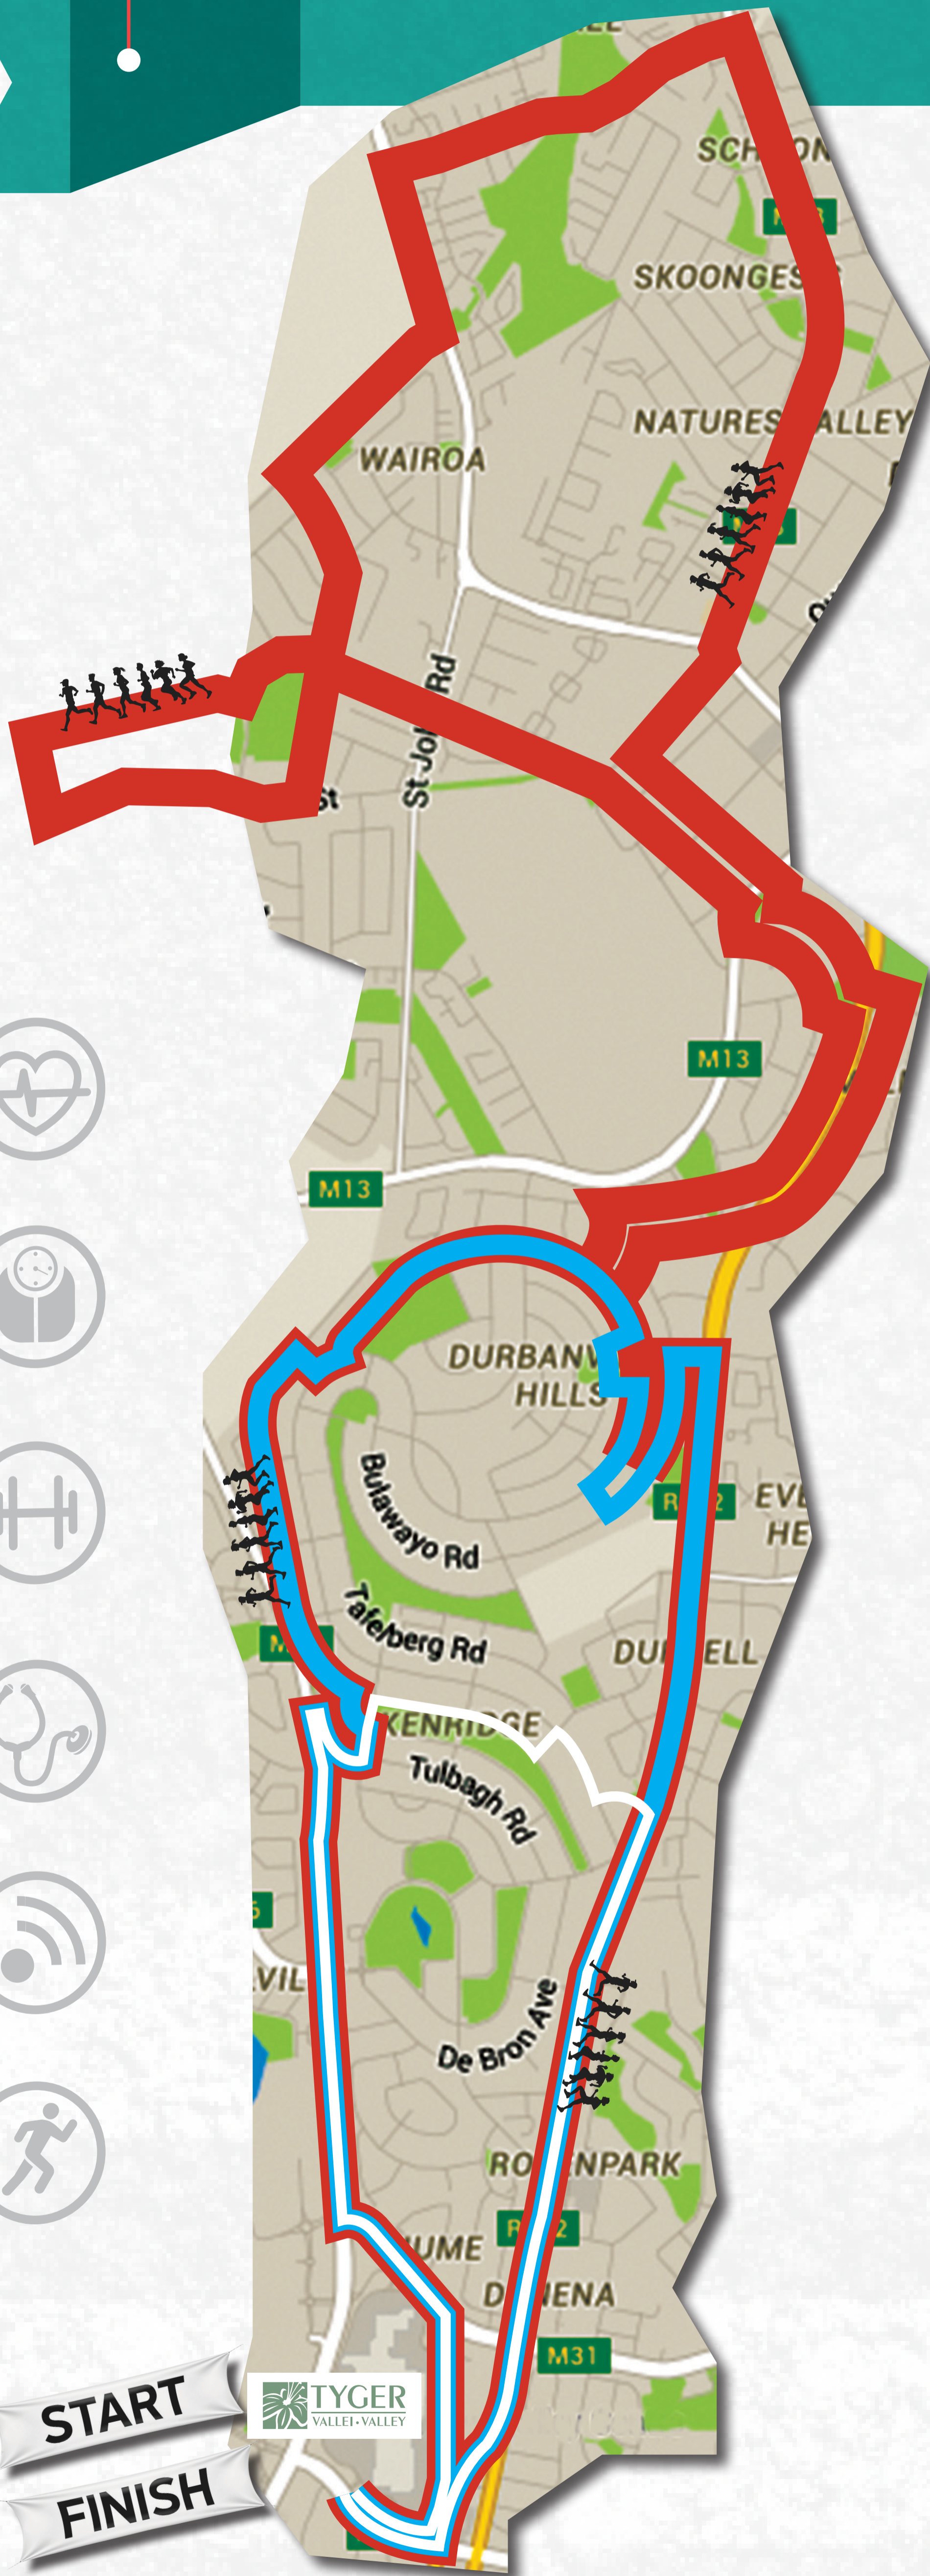

● PACE YOURSELF

● CHECK YOUR HEART RATE

ROUTES

5 KM ROUTE DESCRIPTION (WHITE ROUTE)

Tyger Valley Shopping Centre Parking Area (Across from Engen Garage)
Left onto Bill Bezuidenhout
Left onto Durbanville Avenue
Left onto Kendal
Right onto Kenridge
Left onto Tafelberg
Right onto De Villiers
Left onto Van Riebeeck
Right onto Rhodes
Left onto Tyger Valley Road
Left onto Old Oak
Right onto Tyger Valley Shopping Centre Parking Area

10 KM ROUTE DESCRIPTION (BLUE ROUTE)

Tyger Valley Shopping Centre Parking Area (Across from Engen Garage)
Left onto Bill Bezuidenhout
Left onto Durbanville Avenue
Left onto Sentinel
Left onto Drakenstein
Right onto Brandwag
Right onto Franshoek
Left onto Kanonkop
Right onto Cederberg
Right onto Tygerberg
Left onto Franshoek
Right onto Upper Kenridge
Right onto Umtali
Left onto De Villiers
Right onto Van Der Stel
Right onto Van Riebeeck
Right onto Rhodes
Left onto Tyger Valley Road
Left onto Old Oak
Right onto Tyger Valley Shopping Centre Parking Area

21 KM ROUTE DESCRIPTION (RED ROUTE)

Tyger Valley Shopping Centre Parking Area (Across from Engen Garage)
Left onto Bill Bezuidenhout
Left onto Durbanville Avenue
Left onto Sentinel
Left onto Drakenstein
Right onto Hangklip
Right onto Franshoek
Right onto Morgenster
Right onto Suikerbos
Right onto Aandblom
Right onto Race Course
Left onto High
Left onto Burton
Right onto Aurora
Right onto Odendal
Right onto Pretorius
Left onto Patterson
Left onto Burton
Right onto Odendal
Left onto Vissershok
Right onto Mosselbank
Right onto Koeberg
Straight Langenhoven
Left onto High
Right onto Race Course
Left onto Aandblom
Left onto Suikerbos
Left onto Morgenster
Right onto Franshoek
Right onto Kenridge
Right onto Umtali
Left onto De Villiers
Right onto Van Der Stel
Right onto Van Riebeeck
Right onto Rhodes
Left onto Tygervally Road
Left onto Old Oak
Right onto Tyger Valley Shopping Centre Parking Area