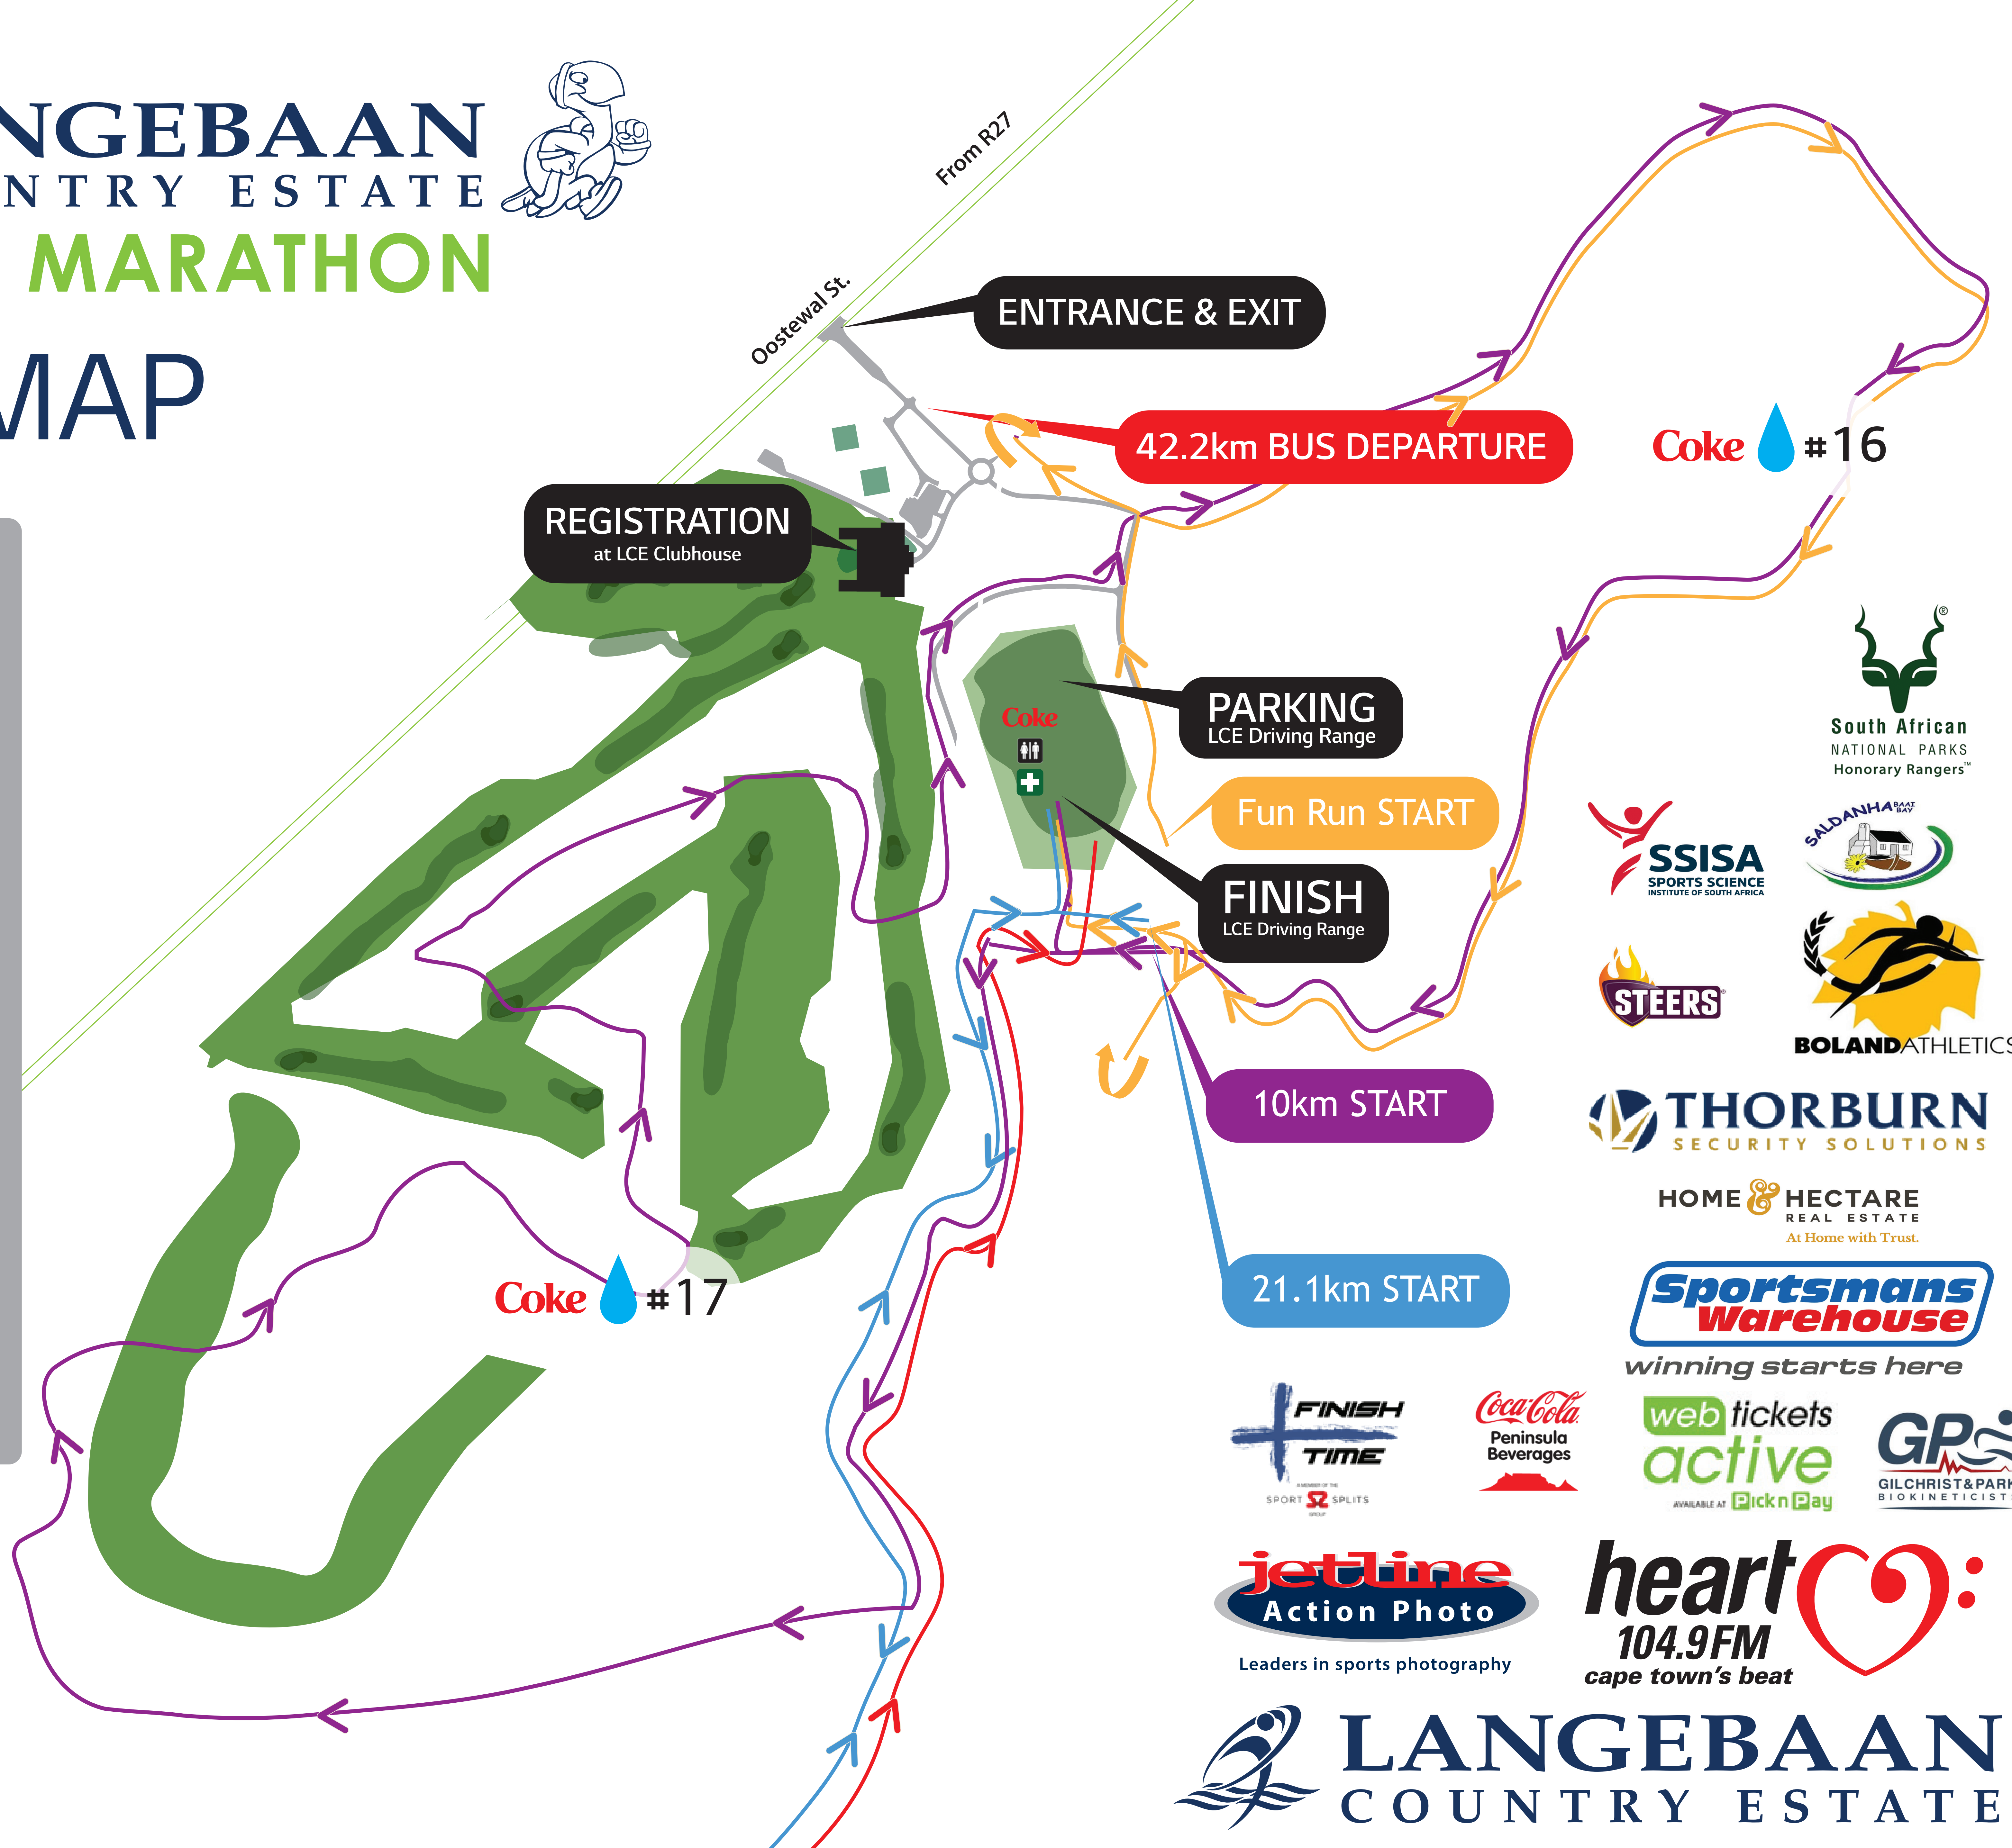

Legend

- Marathon 42.2km
- Half Marathon 21.1km
- 10km
- Fun Run 5km
- Roads
- Medic Facility
- Toilet Facilities
- Water Point **Coke**

Water Points

ROUTE MAP

Legend

- Marathon 42.2km
- Half Marathon 21.1km
- 10km
- Fun Run 5km
- Roads
- ⊕ Medic Facility
- ♿ Toilet Facilities
- 💧 Water Point **Coke**

Water Points

Coke #16

Coke #17

FINISH TIME
SPORT S SPLITS

Coca-Cola
Peninsula Beverages

web tickets active
AVAILABLE AT Pick n Pay

GP
GILCHRIST & PARK
BIOKINETICISTS

jetline
Action Photo
Leaders in sports photography